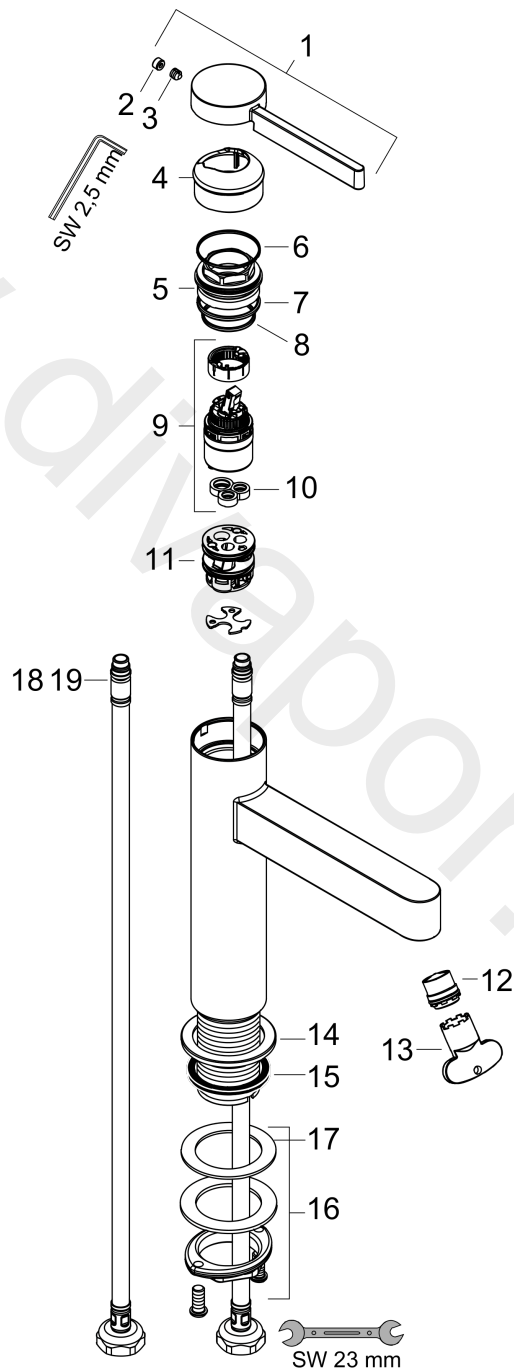

#### product features

- ComfortZone 260
- projection: 208 mm
- spout height: 264 mm
- handle variant: lever handle
- spray type: laminar spray
- ceramic cartridge
- temperature limitation adjustable
- suitable for continuous flow water heaters
- connection type: G 1/2 connections
- connection dimension: DN15

### Scale drawing

### Flowchart

**Finoris**  
**Single lever basin mixer 260 for wash bowls without waste set**  
 Finish: **Matt Black** Article Number: **76070673**

Exploded Drawing

Year of production: >07/21

**Finoris****Single lever basin mixer 260 for wash bowls without waste set**Finish: **Matt Black** Article Number: **76070673****Spare part list**

Year of production: &gt;07/21

Pos.	Description	Article Number	Price	PU
1	handle	94266670	£ 96,00	1
2	screw cover	93735610	£ 9,00	1
3	hollow set screw M5x5	98446000	£ 3,30	1
4	flange	93737670	£ 64,00	1
5	nut	92926000	£ 16,10	1
6	O-ring 30x1,5	98433000	£ 3,30	1
7	O-ring 29x2	98391000	£ 3,30	1
8	O-ring 25x1,5	98146000	£ 3,30	1
9	cartridge, assy	93760000	£ 96,00	1
10	seal	93383000	£ 13,30	1
11	adapter for cartridge	98866000	£ 35,00	1
12	spray former	93973000	£ 25,00	1
13	special tool	98987000	£ 9,00	1
14	escutcheon	94265000	£ 20,50	1
15	flat seal	98749000	£ 6,10	1
16	fixing set (Ø 32)	13961000	£ 25,00	1
17	lever collar	97548000	£ 3,30	1
18	connection hose 900 mm M8x0,75 G½	97489000	£ 35,00	1
19	O-ring 7x1,5	98422000	£ 3,30	1
a	fixation extension 35 mm	13898000	£ 79,00	1
b	push-open waste set	50100670	£ 109,20	1