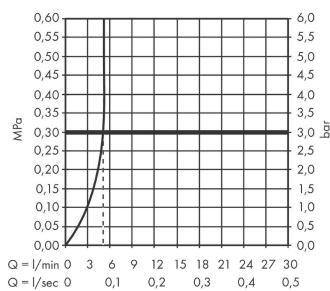

Finoris

Single lever basin mixer 260 for wash bowls without waste set

Finish: **Matt Black** Article Number: **76070673**

Description

product features

- ComfortZone 260
- projection: 208 mm
- spout height: 264 mm
- handle variant: lever handle
- spray type: laminar spray
- ceramic cartridge
- temperature limitation adjustable
- suitable for continuous flow water heaters
- connection type: G 1/2 connections
- connection dimension: DN15

Technology

Design awards

reddot winner 2021

Product image

Scale drawing

Flowchart