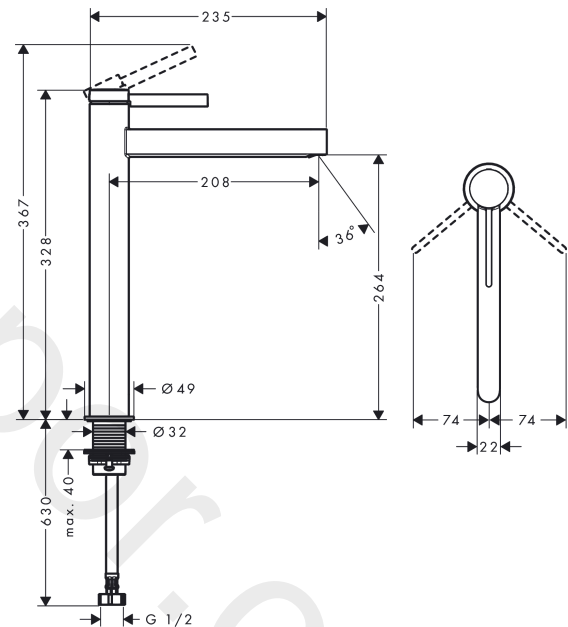

#### product features

- ComfortZone 260
- projection: 208 mm
- spout height: 264 mm
- handle variant: lever handle
- spray type: laminar spray
- ceramic cartridge
- temperature limitation adjustable
- suitable for continuous flow water heaters
- connection type: G 1/2 connections
- connection dimension: DN15

### Product image

### Scale drawing

Year of production: &gt;07/21

Pos.	Description	Article Number	Price	PU
1	handle	94266670	£ 96,00	1
2	screw cover	93735610	£ 9,00	1
3	hollow set screw M5x5	98446000	£ 3,30	1
4	flange	93737670	£ 64,00	1
5	nut	92926000	£ 16,10	1
6	O-ring 30x1,5	98433000	£ 3,30	1
7	O-ring 29x2	98391000	£ 3,30	1
8	O-ring 25x1,5	98146000	£ 3,30	1
9	cartridge, assy	93760000	£ 96,00	1
10	seal	93383000	£ 13,30	1
11	adapter for cartridge	98866000	£ 35,00	1
12	spray former	93973000	£ 25,00	1
13	special tool	98987000	£ 9,00	1
14	escutcheon	94265000	£ 20,50	1
15	flat seal	98749000	£ 6,10	1
16	fixing set (Ø 32)	13961000	£ 25,00	1
17	lever collar	97548000	£ 3,30	1
18	connection hose 900 mm M8x0,75 G½	97489000	£ 35,00	1
19	O-ring 7x1,5	98422000	£ 3,30	1
a	fixation extension 35 mm	13898000	£ 79,00	1
b	push-open waste set	50100670	£ 109,20	1