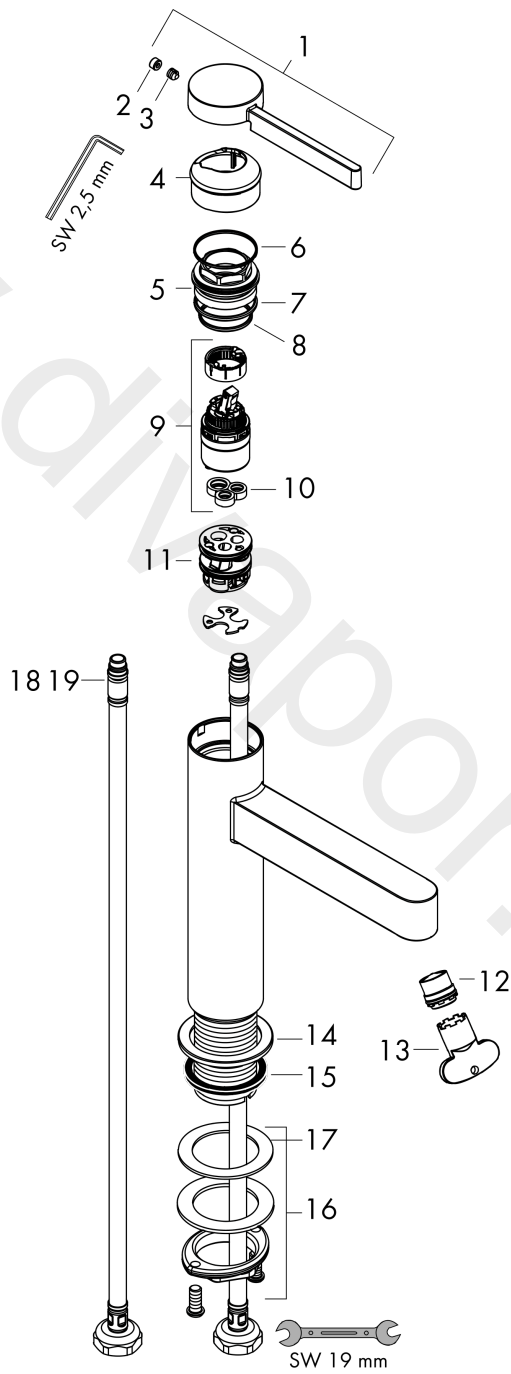

Finoris

Single lever basin mixer 260 for wash bowls with push-open waste set

Finish: **Matt Black** Article Number: **76070670**

Description

product features

- consists of: single lever basin mixer, waste set
- ComfortZone 260
- projection: 208 mm
- spout height: 264 mm
- handle variant: lever handle
- spray type: laminar spray
- maximum flow rate at 3 bar: 5 l/min
- ceramic cartridge
- temperature limitation adjustable
- suitable for continuous flow water heaters
- push-open waste set G 1¼
- material waste set: metal
- connection type: G ¾ connections
- connection dimension: DN15
- EU taxonomy: max. 6 l/min - Substantial Contribution (SC) possible

Finoris

Single lever basin mixer 260 for wash bowls with push-open waste set

Finish: **Matt Black** Article Number: **76070670**

Flowchart

www.divapor.com

Finoris
Single lever basin mixer 260 for wash bowls with push-open waste set
 Finish: **Matt Black** Article Number: **76070670**

Exploded Drawing

Year of production: >06/21

Finoris

Single lever basin mixer 260 for wash bowls with push-open waste set

Finish: **Matt Black** Article Number: **76070670**

Spare part list

Year of production: >06/21

Pos.	Description	Article Number	Price	PU
1	handle	94266670	£ 96,00	1
2	screw cover	93735460	£ 9,00	1
3	hollow set screw M5x5	98446000	£ 3,30	1
4	flange	93737670	£ 64,00	1
5	nut	92926000	£ 16,10	1
6	O-ring 30x1,5	98433000	£ 3,30	1
7	O-ring 29x2	98391000	£ 3,30	1
8	O-ring 25x1,5	98146000	£ 3,30	1
9	cartridge, assy	93760000	£ 96,00	1
10	seal	93383000	£ 13,30	1
11	adapter for cartridge	98866000	£ 35,00	1
12	spray former	93973000	£ 25,00	1
13	special tool	98987000	£ 9,00	1
14	escutcheon	94265670	£ 33,00	1
15	flat seal	98749000	£ 6,10	1
16	fixing set (Ø 32)	13961000	£ 25,00	1
17	lever collar	97548000	£ 3,30	1
18	connection hose	94267000	£ 43,00	1
19	O-ring 6,6x1,6	93019000	£ 3,30	1
a	push-open waste set	50100670	£ 109,20	1
b	fixation extension 35 mm	13898000	£ 79,00	1