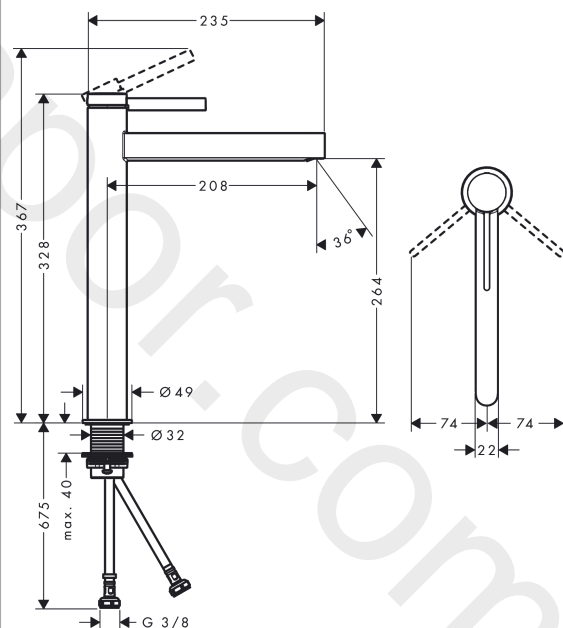

Finoris

Single lever basin mixer 260 for wash bowls with push-open waste set

Finish: **Matt Black** Article Number: **76070670**

Description

product features

- consists of: single lever basin mixer, waste set
- ComfortZone 260
- projection: 208 mm
- spout height: 264 mm
- handle variant: lever handle
- spray type: laminar spray
- maximum flow rate at 3 bar: 5 l/min
- ceramic cartridge
- temperature limitation adjustable
- suitable for continuous flow water heaters
- push-open waste set G 1¼
- material waste set: metal
- connection type: G ¾ connections
- connection dimension: DN15
- EU taxonomy: max. 6 l/min - Substantial Contribution (SC) possible

Finoris

Single lever basin mixer 260 for wash bowls with push-open waste set

Finish: **Matt Black** Article Number: **76070670**

Flowchart

www.divapor.com

Finoris
Single lever basin mixer 260 for wash bowls with push-open waste set
 Finish: **Matt Black** Article Number: **76070670**

Exploded Drawing

Year of production: >06/21

Finoris

Single lever basin mixer 260 for wash bowls with push-open waste set

Finish: **Matt Black** Article Number: **76070670**

Spare part list

Year of production: >06/21

Pos.	Description	Article Number	Price	PU
1	handle	94266670	£ 96,00	1
2	screw cover	93735460	£ 9,00	1
3	hollow set screw M5x5	98446000	£ 3,30	1
4	flange	93737670	£ 64,00	1
5	nut	92926000	£ 16,10	1
6	O-ring 30x1,5	98433000	£ 3,30	1
7	O-ring 29x2	98391000	£ 3,30	1
8	O-ring 25x1,5	98146000	£ 3,30	1
9	cartridge, assy	93760000	£ 96,00	1
10	seal	93383000	£ 13,30	1
11	adapter for cartridge	98866000	£ 35,00	1
12	spray former	93973000	£ 25,00	1
13	special tool	98987000	£ 9,00	1
14	escutcheon	94265670	£ 33,00	1
15	flat seal	98749000	£ 6,10	1
16	fixing set (Ø 32)	13961000	£ 25,00	1
17	lever collar	97548000	£ 3,30	1
18	connection hose	94267000	£ 43,00	1
19	O-ring 6,6x1,6	93019000	£ 3,30	1
a	push-open waste set	50100670	£ 109,20	1
b	fixation extension 35 mm	13898000	£ 79,00	1