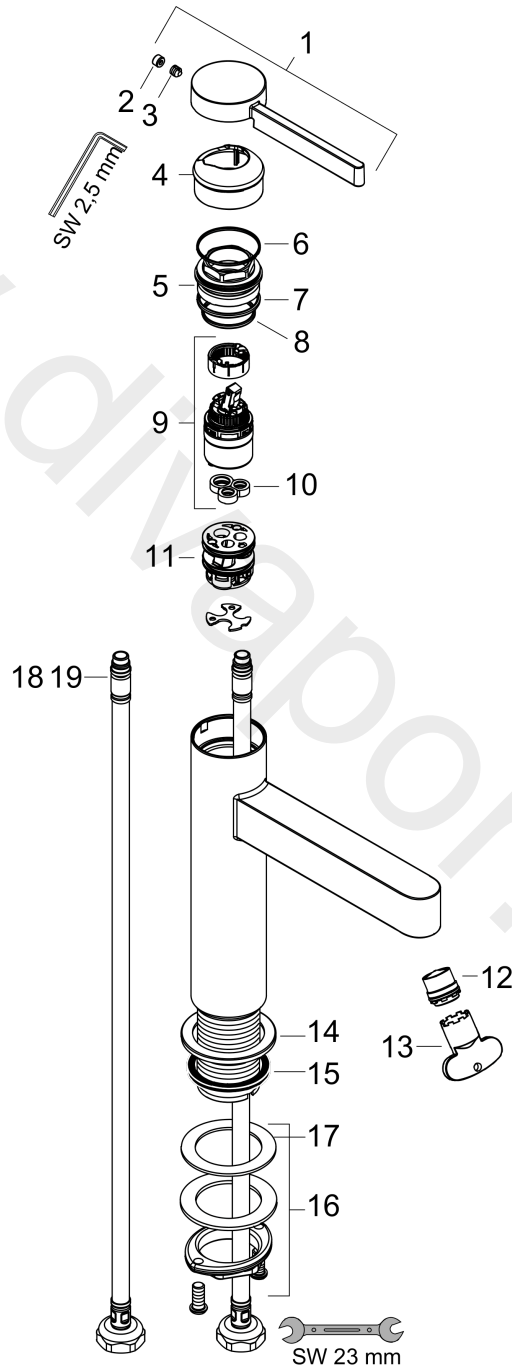

Finoris
Single lever basin mixer 260 for wash bowls without waste set
 Finish: **Chrome** Article Number: **76070003**

Exploded Drawing

Year of production: >07/21

Finoris**Single lever basin mixer 260 for wash bowls without waste set**Finish: **Chrome** Article Number: **76070003****Spare part list**

Year of production: >07/21

Pos.	Description	Article Number	Price	PU
1	handle	94266000	£ 64,00	1
2	screw cover	93735460	£ 9,00	1
3	hollow set screw M5x5	98446000	£ 3,30	1
4	flange	93737000	£ 43,00	1
5	nut	92926000	£ 16,10	1
6	O-ring 30x1,5	98433000	£ 3,30	1
7	O-ring 29x2	98391000	£ 3,30	1
8	O-ring 25x1,5	98146000	£ 3,30	1
9	cartridge, assy	93760000	£ 96,00	1
10	seal	93383000	£ 13,30	1
11	adapter for cartridge	98866000	£ 35,00	1
12	spray former	93973000	£ 25,00	1
13	special tool	98987000	£ 9,00	1
14	escutcheon	94265000	£ 20,50	1
15	flat seal	98749000	£ 6,10	1
16	fixing set (Ø 32)	13961000	£ 25,00	1
17	lever collar	97548000	£ 3,30	1
18	connection hose 900 mm M8x0,75 G½	97489000	£ 35,00	1
19	O-ring 7x1,5	98422000	£ 3,30	1
a	push-open waste set	50100000	£ 78,00	1
b	fixation extension 35 mm	13898000	£ 79,00	1