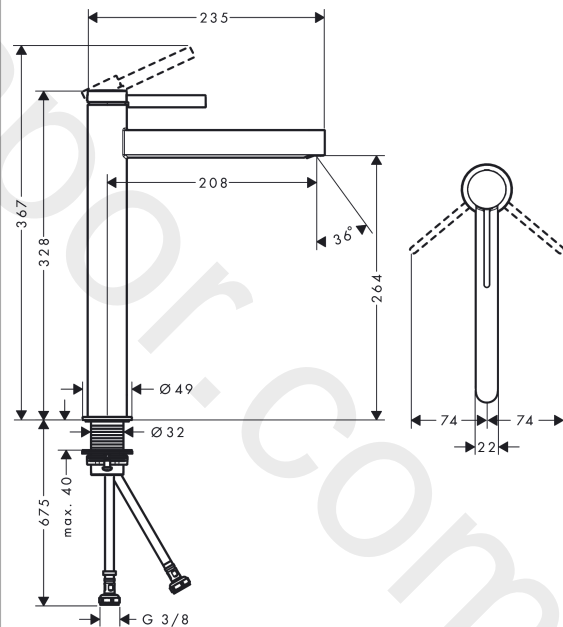

Finoris

Single lever basin mixer 260 for wash bowls with push-open waste set

Finish: **Chrome** Article Number: **76070000**

Description

product features

- consists of: single lever basin mixer, waste set
- ComfortZone 260
- projection: 208 mm
- spout height: 264 mm
- handle variant: lever handle
- spray type: laminar spray
- maximum flow rate at 3 bar: 5 l/min
- ceramic cartridge
- temperature limitation adjustable
- suitable for continuous flow water heaters
- push-open waste set G 1¼
- material waste set: metal
- connection type: G ¾ connections
- connection dimension: DN15
- EU taxonomy: max. 6 l/min - Substantial Contribution (SC) possible

Finoris

Single lever basin mixer 260 for wash bowls with push-open waste set

Finish: **Chrome** Article Number: **76070000**

Flowchart

www.divapor.com

Finoris
Single lever basin mixer 260 for wash bowls with push-open waste set
 Finish: **Chrome** Article Number: **76070000**

Exploded Drawing

Year of production: >06/21

Finoris

Single lever basin mixer 260 for wash bowls with push-open waste set

Finish: **Chrome** Article Number: **76070000**

Spare part list

Year of production: >06/21

Pos.	Description	Article Number	Price	PU
1	handle	94266000	£ 64,00	1
2	screw cover	93735460	£ 9,00	1
3	hollow set screw M5x5	98446000	£ 3,30	1
4	flange	93737000	£ 43,00	1
5	nut	92926000	£ 16,10	1
6	O-ring 30x1,5	98433000	£ 3,30	1
7	O-ring 29x2	98391000	£ 3,30	1
8	O-ring 25x1,5	98146000	£ 3,30	1
9	cartridge, assy	93760000	£ 96,00	1
10	seal	93383000	£ 13,30	1
11	adapter for cartridge	98866000	£ 35,00	1
12	spray former	93973000	£ 25,00	1
13	special tool	98987000	£ 9,00	1
14	escutcheon	94265000	£ 20,50	1
15	flat seal	98749000	£ 6,10	1
16	fixing set (Ø 32)	13961000	£ 25,00	1
17	lever collar	97548000	£ 3,30	1
18	connection hose	94267000	£ 43,00	1
19	O-ring 6,6x1,6	93019000	£ 3,30	1
a	push-open waste set	50100000	£ 78,00	1
b	fixation extension 35 mm	13898000	£ 79,00	1