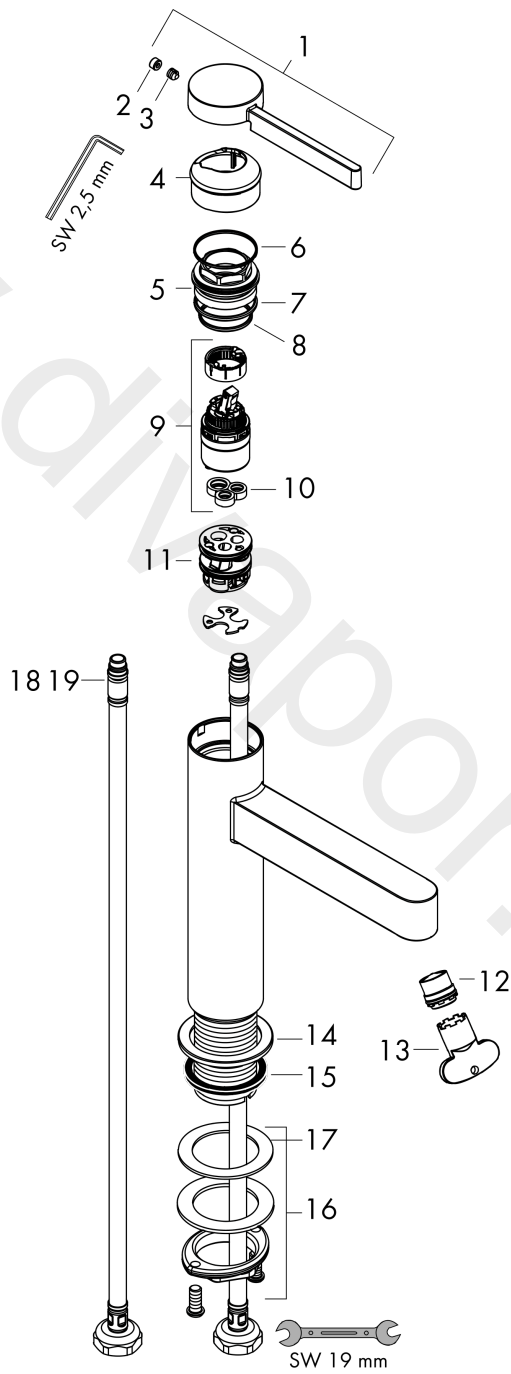

Finoris

Single lever basin mixer 260 for wash bowls with push-open waste set

Finish: **Chrome** Article Number: **76070000**

Description

product features

- consists of: single lever basin mixer, waste set
- ComfortZone 260
- projection: 208 mm
- spout height: 264 mm
- handle variant: lever handle
- spray type: laminar spray
- maximum flow rate at 3 bar: 5 l/min
- ceramic cartridge
- temperature limitation adjustable
- suitable for continuous flow water heaters
- push-open waste set G 1¼
- material waste set: metal
- connection type: G ¾ connections
- connection dimension: DN15
- EU taxonomy: max. 6 l/min - Substantial Contribution (SC) possible

Finoris

Single lever basin mixer 260 for wash bowls with push-open waste set

Finish: **Chrome** Article Number: **76070000**

Flowchart

www.divapor.com

Finoris
Single lever basin mixer 260 for wash bowls with push-open waste set
 Finish: **Chrome** Article Number: **76070000**

Exploded Drawing

Year of production: >06/21

Finoris

Single lever basin mixer 260 for wash bowls with push-open waste set

Finish: **Chrome** Article Number: **76070000**

Spare part list

Year of production: >06/21

Pos.	Description	Article Number	Price	PU
1	handle	94266000	£ 64,00	1
2	screw cover	93735460	£ 9,00	1
3	hollow set screw M5x5	98446000	£ 3,30	1
4	flange	93737000	£ 43,00	1
5	nut	92926000	£ 16,10	1
6	O-ring 30x1,5	98433000	£ 3,30	1
7	O-ring 29x2	98391000	£ 3,30	1
8	O-ring 25x1,5	98146000	£ 3,30	1
9	cartridge, assy	93760000	£ 96,00	1
10	seal	93383000	£ 13,30	1
11	adapter for cartridge	98866000	£ 35,00	1
12	spray former	93973000	£ 25,00	1
13	special tool	98987000	£ 9,00	1
14	escutcheon	94265000	£ 20,50	1
15	flat seal	98749000	£ 6,10	1
16	fixing set (Ø 32)	13961000	£ 25,00	1
17	lever collar	97548000	£ 3,30	1
18	connection hose	94267000	£ 43,00	1
19	O-ring 6,6x1,6	93019000	£ 3,30	1
a	push-open waste set	50100000	£ 78,00	1
b	fixation extension 35 mm	13898000	£ 79,00	1