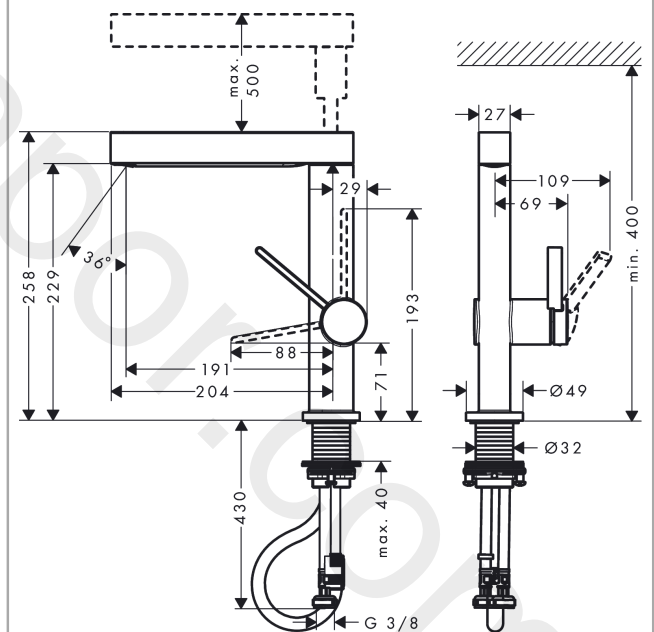

Finoris

Single lever basin mixer 230 with pull-out spray, 2jet and push-open waste set Nordics

Finish: **Chrome** Article Number: **76065000**

Description

product features

- consists of: single lever basin mixer, waste set
- ComfortZone 230
- projection: 191 mm
- spout height: 229 mm
- handle variant: lever handle
- spray type: laminar spray, PowderRain
- maximum flow rate at 3 bar: 4,7 l/min
- ceramic cartridge
- temperature limitation adjustable
- push-open waste set G 1¼
- material waste set: metal
- connection type: G ¾ connections
- connection dimension: DN15
- EU taxonomy: max. 6 l/min - Substantial Contribution (SC) possible

Technology

Design awards

reddot winner 2021

Product image

Scale drawing

Finoris

Single lever basin mixer 230 with pull-out spray, 2jet and push-open waste set Nordics

Finish: **Chrome** Article Number: **76065000**

Finish: **Chrome** Article Number: **76065000**

Spare part list

Year of production: >06/21

Pos.	Description	Article Number	Price	PU
1	handspray	94294000	£ 224,00	1
2	flow limiter / non return valve	95376000	£ 25,00	1
3	aerator laminar	94295000	£ 20,50	1
4	special tool	98987000	£ 9,00	1
5	filter	92672000	£ 6,10	1
6	nut	92755000	£ 20,50	1
7	handle	94292000	£ 51,00	1
8	hollow set screw M5x5	98446000	£ 3,30	1
9	screw cover	93735460	£ 9,00	1
10	flange	93737000	£ 43,00	1
11	nut	92926000	£ 16,10	1
12	O-ring 30x1,5	98433000	£ 3,30	1
13	O-ring 29x2	98391000	£ 3,30	1
14	O-ring 25x1,5	98146000	£ 3,30	1
15	cartridge, assy	93760000	£ 96,00	1
16	seal	93383000	£ 13,30	1
17	flat seal	98749000	£ 6,10	1
18	fixing set (Ø 32)	13961000	£ 25,00	1
19	lever collar	97548000	£ 3,30	1
20	cramp	94296000	£ 20,50	1
21	O-ring 10x3	98206000	£ 3,30	1
22	hose 1,25 m	94293000	£ 79,00	1
23	hose	93744000	£ 51,00	1
24	O-ring 7x1,5	98422000	£ 3,30	1
25	connection hose 450 mm M8x0,75 G3/8	97206000	£ 35,00	1
26	O-ring 6,6x1,6	93019000	£ 3,30	1
a	push-open waste set	50100000	£ 78,00	1
b	fixation extension 35 mm	13898000	£ 79,00	1