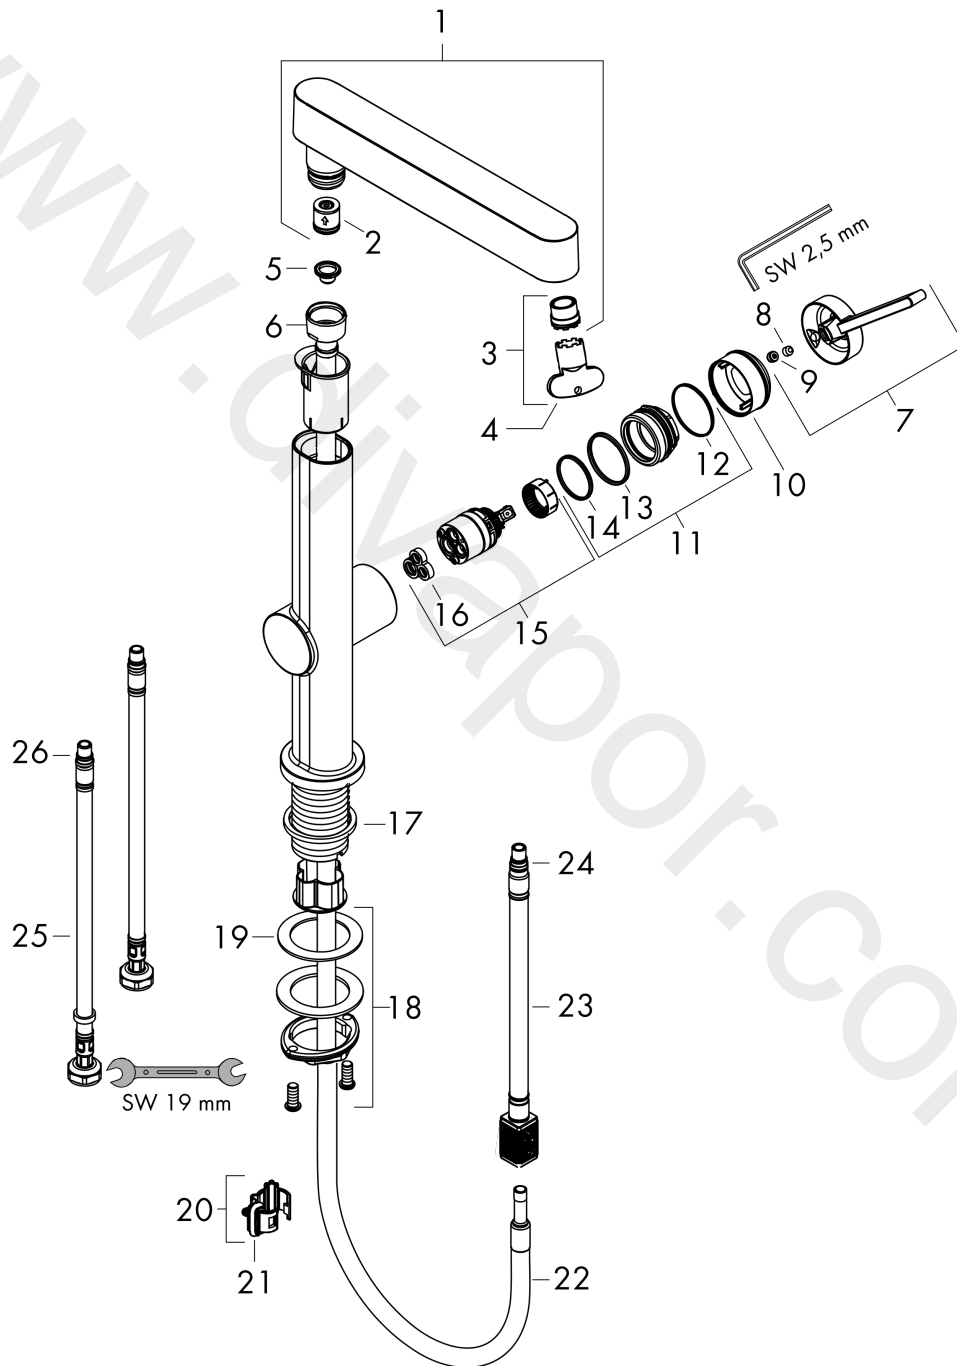

Finoris

Single lever basin mixer 230 with pull-out spray, 2jet and push-open waste set Nordics

Finish: **Chrome** Article Number: **76065000**

Exploded Drawing

Year of production: >06/21

Finoris

Single lever basin mixer 230 with pull-out spray, 2jet and push-open waste set Nordics

Finish: **Chrome** Article Number: **76065000**

Spare part list

Year of production: >06/21

Pos.	Description	Article Number	Price	PU
1	handspray	94294000	£ 224,00	1
2	flow limiter / non return valve	95376000	£ 25,00	1
3	aerator laminar	94295000	£ 20,50	1
4	special tool	98987000	£ 9,00	1
5	filter	92672000	£ 6,10	1
6	nut	92755000	£ 20,50	1
7	handle	94292000	£ 51,00	1
8	hollow set screw M5x5	98446000	£ 3,30	1
9	screw cover	93735460	£ 9,00	1
10	flange	93737000	£ 43,00	1
11	nut	92926000	£ 16,10	1
12	O-ring 30x1,5	98433000	£ 3,30	1
13	O-ring 29x2	98391000	£ 3,30	1
14	O-ring 25x1,5	98146000	£ 3,30	1
15	cartridge, assy	93760000	£ 96,00	1
16	seal	93383000	£ 13,30	1
17	flat seal	98749000	£ 6,10	1
18	fixing set (Ø 32)	13961000	£ 25,00	1
19	lever collar	97548000	£ 3,30	1
20	cramp	94296000	£ 20,50	1
21	O-ring 10x3	98206000	£ 3,30	1
22	hose 1,25 m	94293000	£ 79,00	1
23	hose	93744000	£ 51,00	1
24	O-ring 7x1,5	98422000	£ 3,30	1
25	connection hose 450 mm M8x0,75 G3/8	97206000	£ 35,00	1
26	O-ring 6,6x1,6	93019000	£ 3,30	1
a	push-open waste set	50100000	£ 78,00	1
b	fixation extension 35 mm	13898000	£ 79,00	1