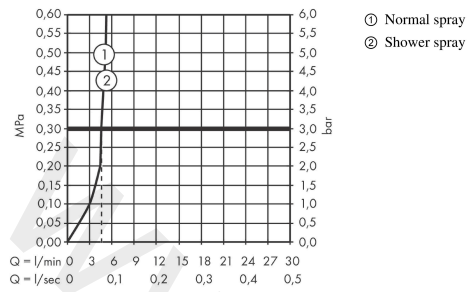

Finoris

Single lever basin mixer 230 with pull-out spray, 2jet and push-open waste set Nordics

Finish: **Chrome** Article Number: **76065000**

Flowchart