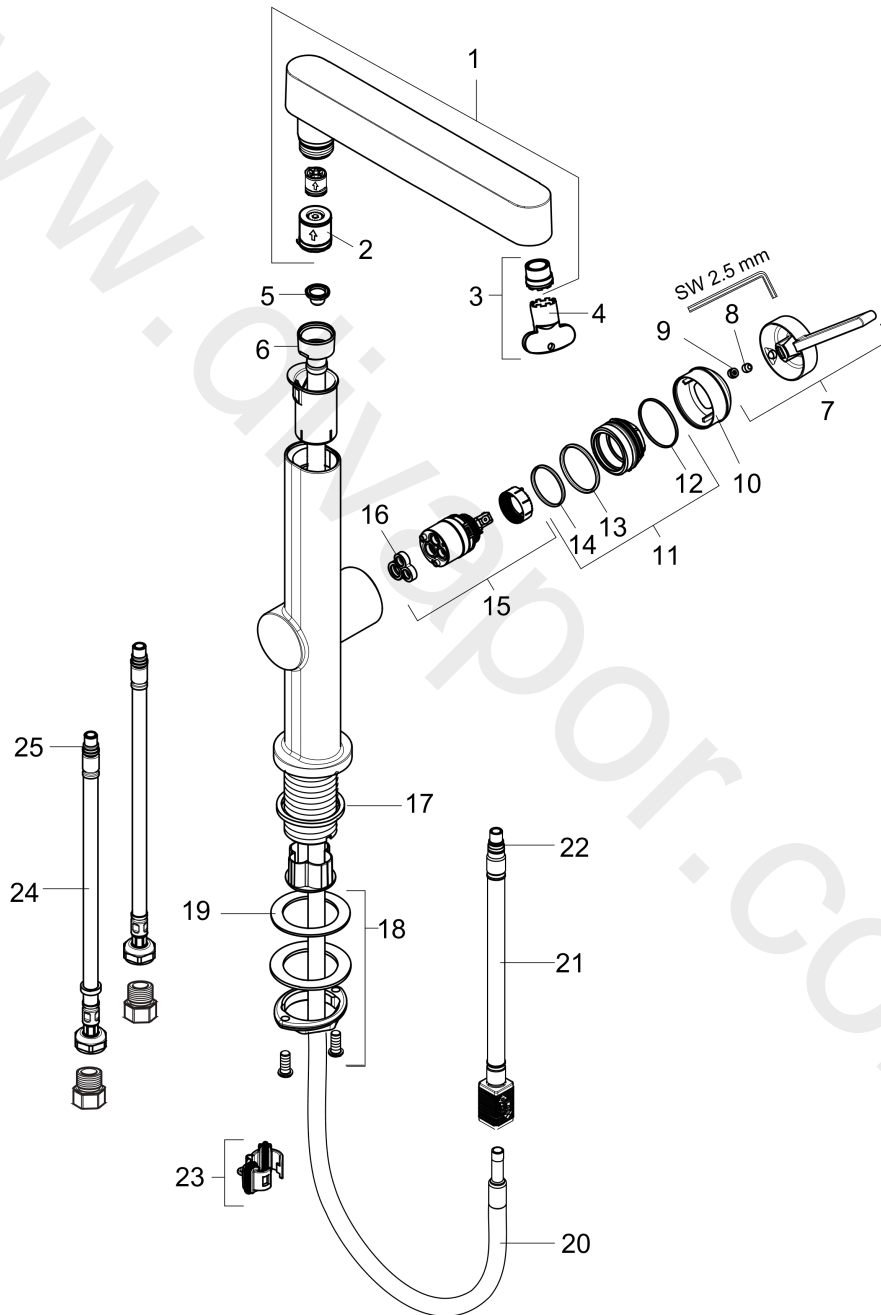

Finoris**Single lever basin mixer 230 with pull-out spray, 2jet without waste set**Finish: **Brushed Nickel** Article Number: **76063821****Description****product features**

- ComfortZone 230
- projection: 191 mm
- handle variant: lever handle
- spray type: laminar spray, PowderRain
- spray returns through pressing spray diverter and spray returns automatically through handle closing
- extension length: 50 cm
- spray disc surface: graphite
- maximum flow rate at 3 bar: 4,5 l/min
- ceramic cartridge
- temperature limitation adjustable
- connection type: G 3/8 compression
- connection dimension: DN15
- non-return valve

Technology**Design awards**

reddot winner 2021

**Product image**

Finoris

Single lever basin mixer 230 with pull-out spray, 2jet without waste set

Finish: **Brushed Nickel** Article Number: **76063821**

Exploded Drawing

Year of production: >11/21

Finoris**Single lever basin mixer 230 with pull-out spray, 2jet without waste set**Finish: **Brushed Nickel** Article Number: **76063821****Spare part list**

Year of production: >11/21

Pos.	Description	Article Number	Price	PU
1	handspray	94294821	-	1
2	flow limiter / non return valve	95376000	£ 25,00	1
3	aerator laminar	94295000	£ 20,50	1
4	special tool	98987000	£ 9,00	1
5	filter	92672000	£ 6,10	1
6	nut	92755000	£ 20,50	1
7	handle	94292820	£ 76,00	1
8	hollow set screw M5x5	98446000	£ 3,30	1
9	screw cover	93735460	£ 9,00	1
10	flange	93737820	£ 64,00	1
11	nut	92926000	£ 16,10	1
12	O-ring 30x1,5	98433000	£ 3,30	1
13	O-ring 29x2	98391000	£ 3,30	1
14	O-ring 25x1,5	98146000	£ 3,30	1
15	cartridge, assy	93760000	£ 96,00	1
16	seal	93383000	£ 13,30	1
17	flat seal	98749000	£ 6,10	1
18	fixing set (Ø 32)	13961000	£ 25,00	1
19	lever collar	97548000	£ 3,30	1
20	hose 1,25 m	94293000	£ 79,00	1
21	hose	93744000	£ 51,00	1
22	O-ring 7x1,5	98422000	£ 3,30	1
23	cramp	94296000	£ 20,50	1
24	connection hose 450 mm M8x0,75 G3/8	97206000	£ 35,00	1
25	O-ring 6,6x1,6	93019000	£ 3,30	1