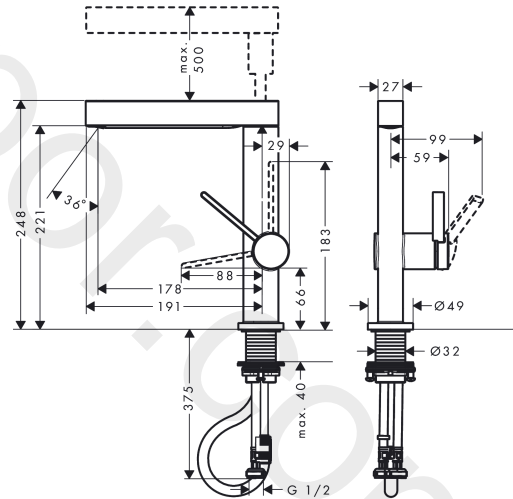

Finoris

Single lever basin mixer 230 with pull-out spray, 2jet without waste set

Finish: **Matt White** Article Number: **76063703**

Description

product features

- ComfortZone 230
- projection: 191 mm
- spout height: 229 mm
- handle variant: lever handle
- spray type: laminar spray, PowderRain
- spray returns through pressing spray diverter and spray returns automatically through handle closing
- extension length: 50 cm
- spray disc surface: graphite
- ceramic cartridge
- temperature limitation adjustable
- connection type: G 1/2 connections
- connection dimension: DN15
- non-return valve

Technology

Design awards

reddot winner 2021

Product image

Scale drawing

Finoris

Single lever basin mixer 230 with pull-out spray, 2jet without waste set

Finish: **Matt White** Article Number: **76063703**

Flowchart

Finoris

Single lever basin mixer 230 with pull-out spray, 2jet without waste set

Finish: **Matt White** Article Number: **76063703**

Exploded Drawing

Year of production: >08/21