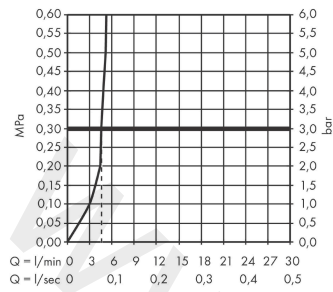

Finoris

Single lever basin mixer 230 with pull-out spray, 2jet without waste set

Finish: **Matt White** Article Number: **76063703**

Flowchart