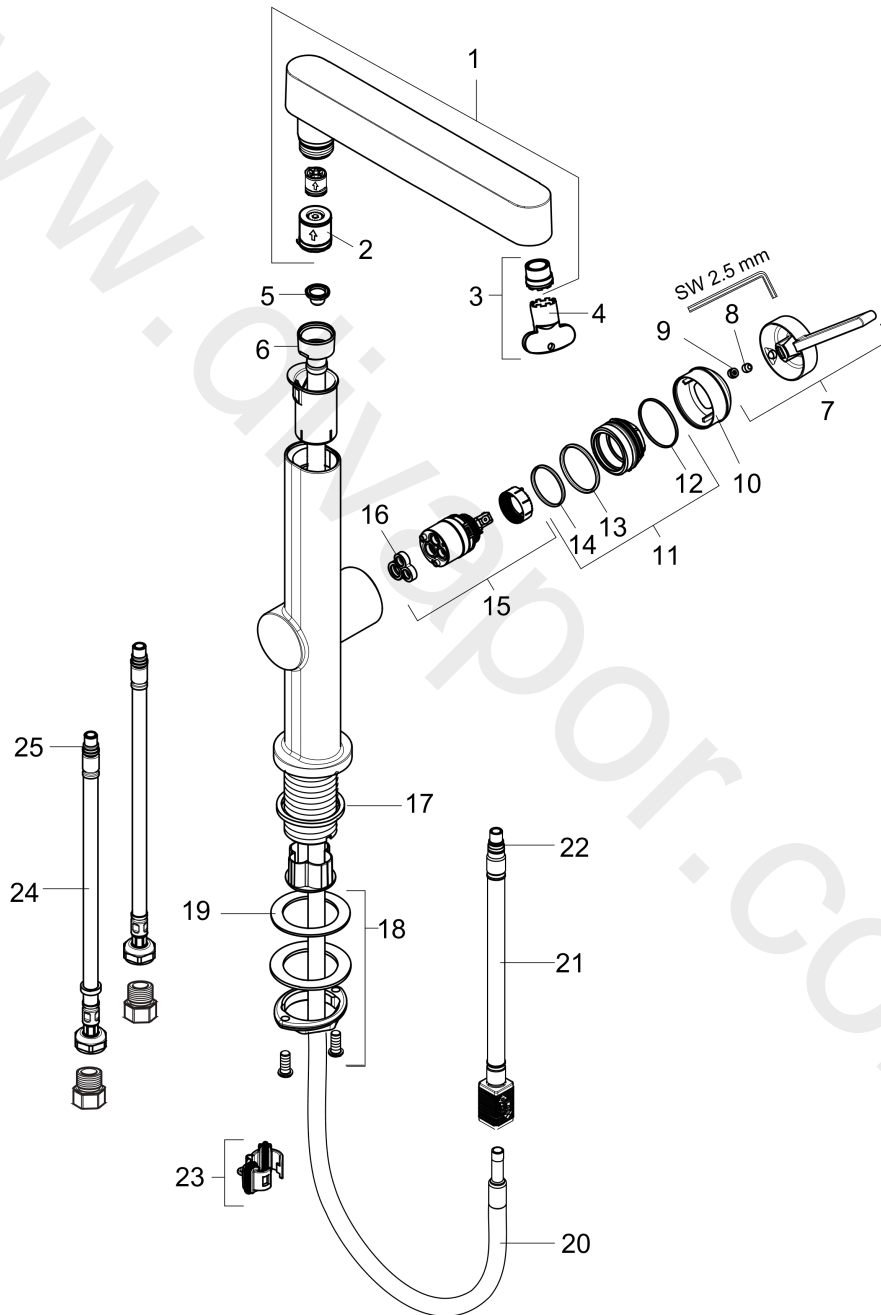

Finoris**Single lever basin mixer 230 with pull-out spray, 2jet without waste set**Finish: **Matt White** Article Number: **76063701****Description****product features**

- ComfortZone 230
- projection: 191 mm
- handle variant: lever handle
- spray type: laminar spray, PowderRain
- spray returns through pressing spray diverter and spray returns automatically through handle closing
- extension length: 50 cm
- spray disc surface: graphite
- maximum flow rate at 3 bar: 4,5 l/min
- ceramic cartridge
- temperature limitation adjustable
- connection type: G 3/8 compression
- connection dimension: DN15
- non-return valve

Technology**Design awards**

reddot winner 2021

**Product image**

Finoris

Single lever basin mixer 230 with pull-out spray, 2jet without waste set

Finish: **Matt White** Article Number: **76063701**

Exploded Drawing

Year of production: >11/21

Finoris

Single lever basin mixer 230 with pull-out spray, 2jet without waste set

Finish: **Matt White** Article Number: **76063701**

Spare part list

Year of production: >11/21

Pos.	Description	Article Number	Price	PU
1	handspray	94294700	£ 345,00	1
2	flow limiter / non return valve	95376000	£ 25,00	1
3	aerator laminar	94295000	£ 20,50	1
4	special tool	98987000	£ 9,00	1
5	filter	92672000	£ 6,10	1
6	nut	92755000	£ 20,50	1
7	handle	94292700	£ 76,00	1
8	hollow set screw M5x5	98446000	£ 3,30	1
9	screw cover	93735700	£ 9,00	1
10	flange	93737700	£ 64,00	1
11	nut	92926000	£ 16,10	1
12	O-ring 30x1,5	98433000	£ 3,30	1
13	O-ring 29x2	98391000	£ 3,30	1
14	O-ring 25x1,5	98146000	£ 3,30	1
15	cartridge, assy	93760000	£ 96,00	1
16	seal	93383000	£ 13,30	1
17	flat seal	98749000	£ 6,10	1
18	fixing set (Ø 32)	13961000	£ 25,00	1
19	lever collar	97548000	£ 3,30	1
20	hose 1,25 m	94293000	£ 79,00	1
21	hose	93744000	£ 51,00	1
22	O-ring 7x1,5	98422000	£ 3,30	1
24	connection hose 450 mm M8x0,75 G3/8	97206000	£ 35,00	1
25	O-ring 6,6x1,6	93019000	£ 3,30	1