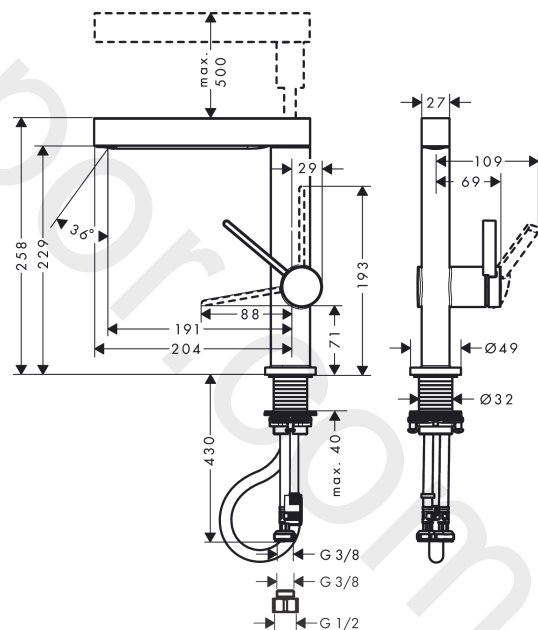

Finoris

Single lever basin mixer 230 with pull-out spray, 2jet and push-open waste set

Finish: **Matt Black** Article Number: **76063677**

Description

product features

- consists of: single lever basin mixer, waste set
- ComfortZone 230
- projection: 191 mm
- spout height: 229 mm
- handle variant: lever handle
- spray type: laminar spray, PowderRain
- spray returns through pressing spray diverter and spray returns automatically through handle closing
- extension length: 50 cm
- spray disc surface: graphite
- ceramic cartridge
- temperature limitation adjustable
- push-open waste set G 1¼
- material waste set: metal
- connection type: G ½ connections
- connection dimension: DN15
- non-return valve

Technology

Design awards

reddot winner 2021

Product image

Scale drawing

Finoris

Single lever basin mixer 230 with pull-out spray, 2jet and push-open waste set

Finish: **Matt Black** Article Number: **76063677**

Year of production: >07/21

Pos.	Description	Article Number	Price	PU
1	handspray	94294670	£ 345,00	1
2	flow limiter / non return valve	95376000	£ 25,00	1
3	aerator laminar	94295000	£ 20,50	1
4	special tool	98987000	£ 9,00	1
5	filter	92672000	£ 6,10	1
6	nut	92755000	£ 20,50	1
7	handle	94292670	£ 76,00	1
8	hollow set screw M5x5	98446000	£ 3,30	1
9	screw cover	93735610	£ 9,00	1
10	flange	93737670	£ 64,00	1
11	nut	92926000	£ 16,10	1
12	O-ring 30x1,5	98433000	£ 3,30	1
13	O-ring 29x2	98391000	£ 3,30	1
14	O-ring 25x1,5	98146000	£ 3,30	1
15	cartridge, assy	93760000	£ 96,00	1
16	seal	93383000	£ 13,30	1
17	flat seal	98749000	£ 6,10	1
18	fixing set (Ø 32)	13961000	£ 25,00	1
19	lever collar	97548000	£ 3,30	1
20	hose 1,25 m	94293000	£ 79,00	1
21	cramp	94296000	£ 20,50	1
22	O-ring	94458000	-	1
23	hose	93744000	£ 51,00	1
24	O-ring 7x1,5	98422000	£ 3,30	1
25	connection hose 450 mm M8x0,75 G3/8	97206000	£ 35,00	1
26	O-ring 6,6x1,6	93019000	£ 3,30	1
27	set of adapters	93395000	£ 25,00	1
a	push-open waste set	50100670	£ 109,20	1
b	fixation extension 35 mm	13898000	£ 79,00	1