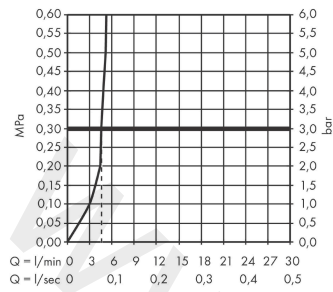

Finoris

Single lever basin mixer 230 with pull-out spray, 2jet and push-open waste set

Finish: **Matt Black** Article Number: **76063677**

Flowchart