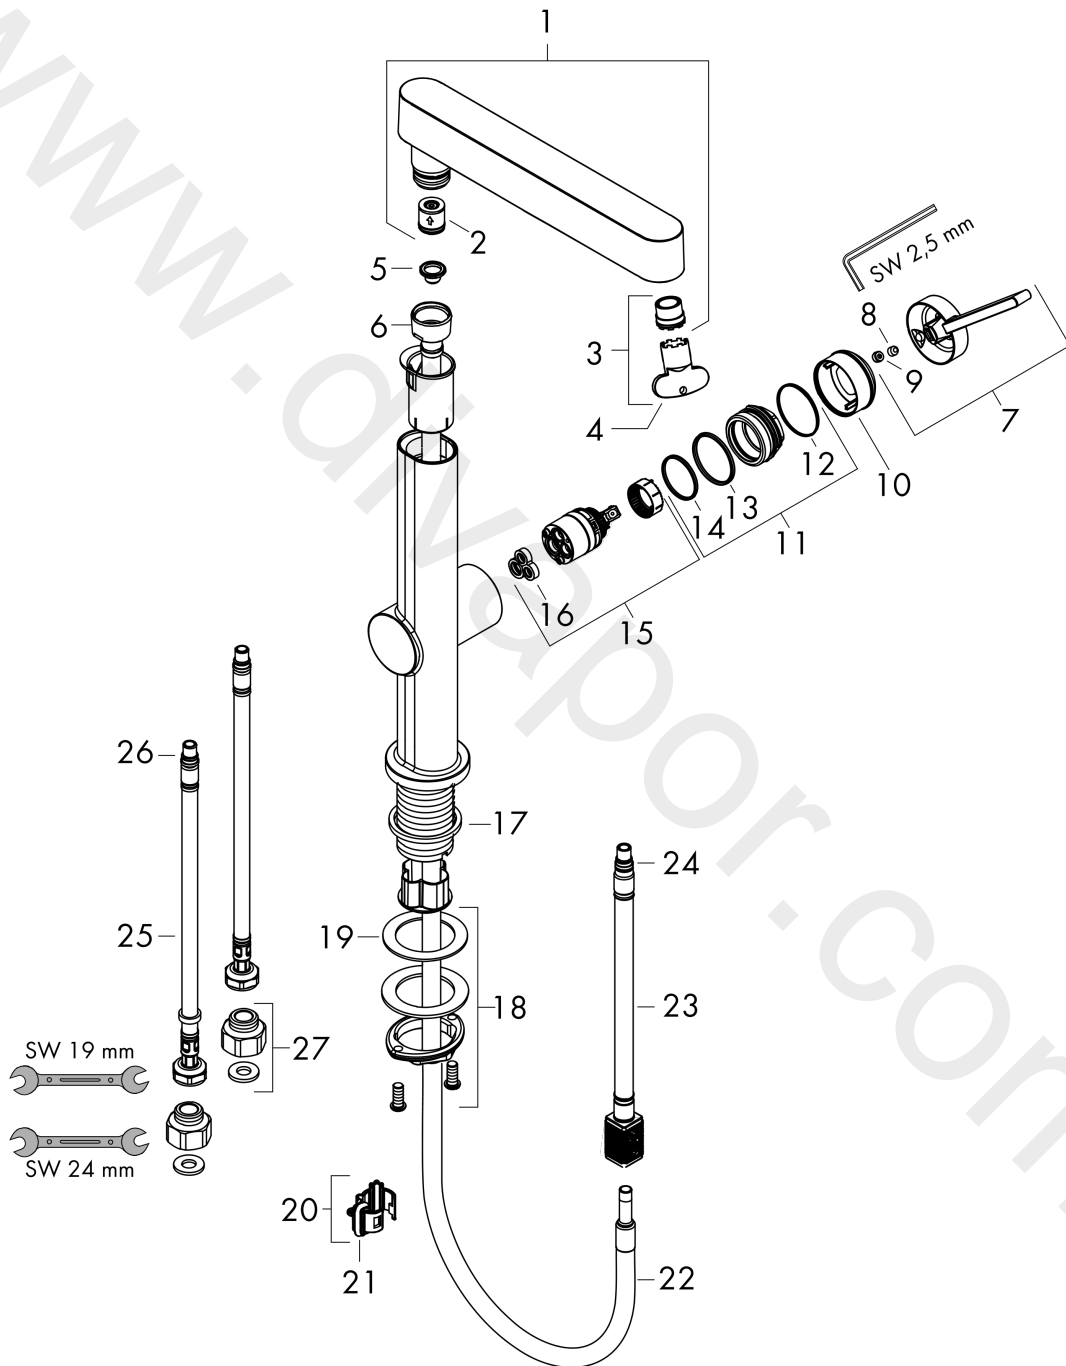

Finoris

Single lever basin mixer 230 with pull-out spray, 2jet and push-open waste set

Finish: **Matt Black** Article Number: **76063677**

Exploded Drawing

Year of production: >07/21

Finoris

Single lever basin mixer 230 with pull-out spray, 2jet and push-open waste set

Finish: **Matt Black** Article Number: **76063677**

Spare part list

Year of production: >07/21

Pos.	Description	Article Number	Price	PU
1	handspray	94294670	£ 345,00	1
2	flow limiter / non return valve	95376000	£ 25,00	1
3	aerator laminar	94295000	£ 20,50	1
4	special tool	98987000	£ 9,00	1
5	filter	92672000	£ 6,10	1
6	nut	92755000	£ 20,50	1
7	handle	94292670	£ 76,00	1
8	hollow set screw M5x5	98446000	£ 3,30	1
9	screw cover	93735610	£ 9,00	1
10	flange	93737670	£ 64,00	1
11	nut	92926000	£ 16,10	1
12	O-ring 30x1,5	98433000	£ 3,30	1
13	O-ring 29x2	98391000	£ 3,30	1
14	O-ring 25x1,5	98146000	£ 3,30	1
15	cartridge, assy	93760000	£ 96,00	1
16	seal	93383000	£ 13,30	1
17	flat seal	98749000	£ 6,10	1
18	fixing set (Ø 32)	13961000	£ 25,00	1
19	lever collar	97548000	£ 3,30	1
20	hose 1,25 m	94293000	£ 79,00	1
21	cramp	94296000	£ 20,50	1
22	O-ring	94458000	-	1
23	hose	93744000	£ 51,00	1
24	O-ring 7x1,5	98422000	£ 3,30	1
25	connection hose 450 mm M8x0,75 G3/8	97206000	£ 35,00	1
26	O-ring 6,6x1,6	93019000	£ 3,30	1
27	set of adapters	93395000	£ 25,00	1
a	push-open waste set	50100670	£ 109,20	1
b	fixation extension 35 mm	13898000	£ 79,00	1