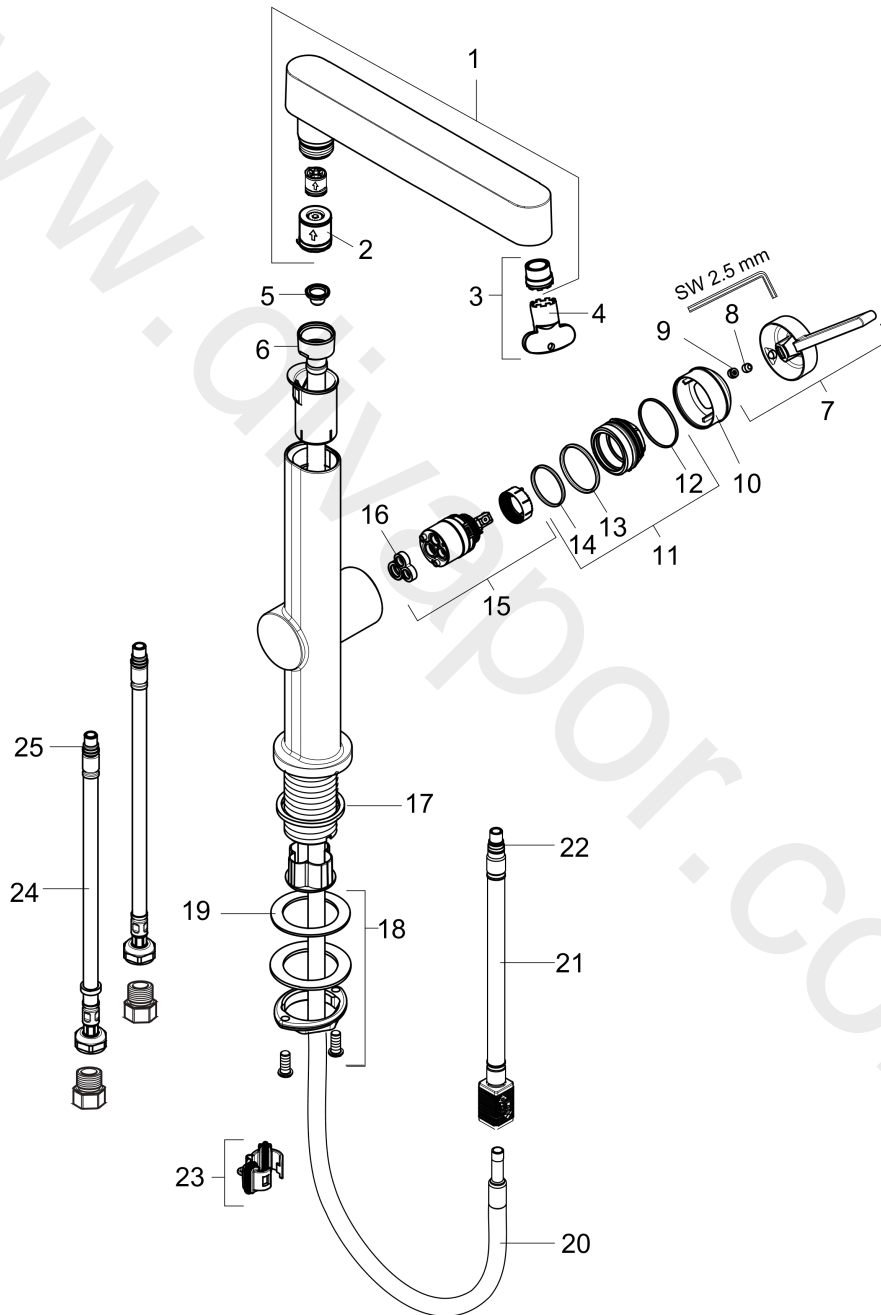

Finoris**Single lever basin mixer 230 with pull-out spray, 2jet without waste set**Finish: **Matt Black** Article Number: **76063671****Description****product features**

- ComfortZone 230
- projection: 191 mm
- handle variant: lever handle
- spray type: laminar spray, PowderRain
- spray returns through pressing spray diverter and spray returns automatically through handle closing
- extension length: 50 cm
- spray disc surface: graphite
- maximum flow rate at 3 bar: 4,5 l/min
- ceramic cartridge
- temperature limitation adjustable
- connection type: G 3/8 compression
- connection dimension: DN15
- non-return valve

Technology**Design awards**

reddot winner 2021

**Product image**

Finoris

Single lever basin mixer 230 with pull-out spray, 2jet without waste set

Finish: **Matt Black** Article Number: **76063671**

Exploded Drawing

Year of production: >11/21

Finoris

Single lever basin mixer 230 with pull-out spray, 2jet without waste set

Finish: **Matt Black** Article Number: **76063671**

Spare part list

Year of production: >11/21

Pos.	Description	Article Number	Price	PU
1	handspray	94294670	£ 345,00	1
2	flow limiter / non return valve	95376000	£ 25,00	1
3	aerator laminar	94295000	£ 20,50	1
4	special tool	98987000	£ 9,00	1
5	filter	92672000	£ 6,10	1
6	nut	92755000	£ 20,50	1
7	handle	94292670	£ 76,00	1
8	hollow set screw M5x5	98446000	£ 3,30	1
9	screw cover	93735610	£ 9,00	1
10	flange	93737670	£ 64,00	1
11	nut	92926000	£ 16,10	1
12	O-ring 30x1,5	98433000	£ 3,30	1
13	O-ring 29x2	98391000	£ 3,30	1
14	O-ring 25x1,5	98146000	£ 3,30	1
15	cartridge, assy	93760000	£ 96,00	1
16	seal	93383000	£ 13,30	1
17	flat seal	98749000	£ 6,10	1
18	fixing set (Ø 32)	13961000	£ 25,00	1
19	lever collar	97548000	£ 3,30	1
20	hose 1,25 m	94293000	£ 79,00	1
21	hose	93744000	£ 51,00	1
22	O-ring 7x1,5	98422000	£ 3,30	1
24	connection hose 450 mm M8x0,75 G3/8	97206000	£ 35,00	1
25	O-ring 6,6x1,6	93019000	£ 3,30	1