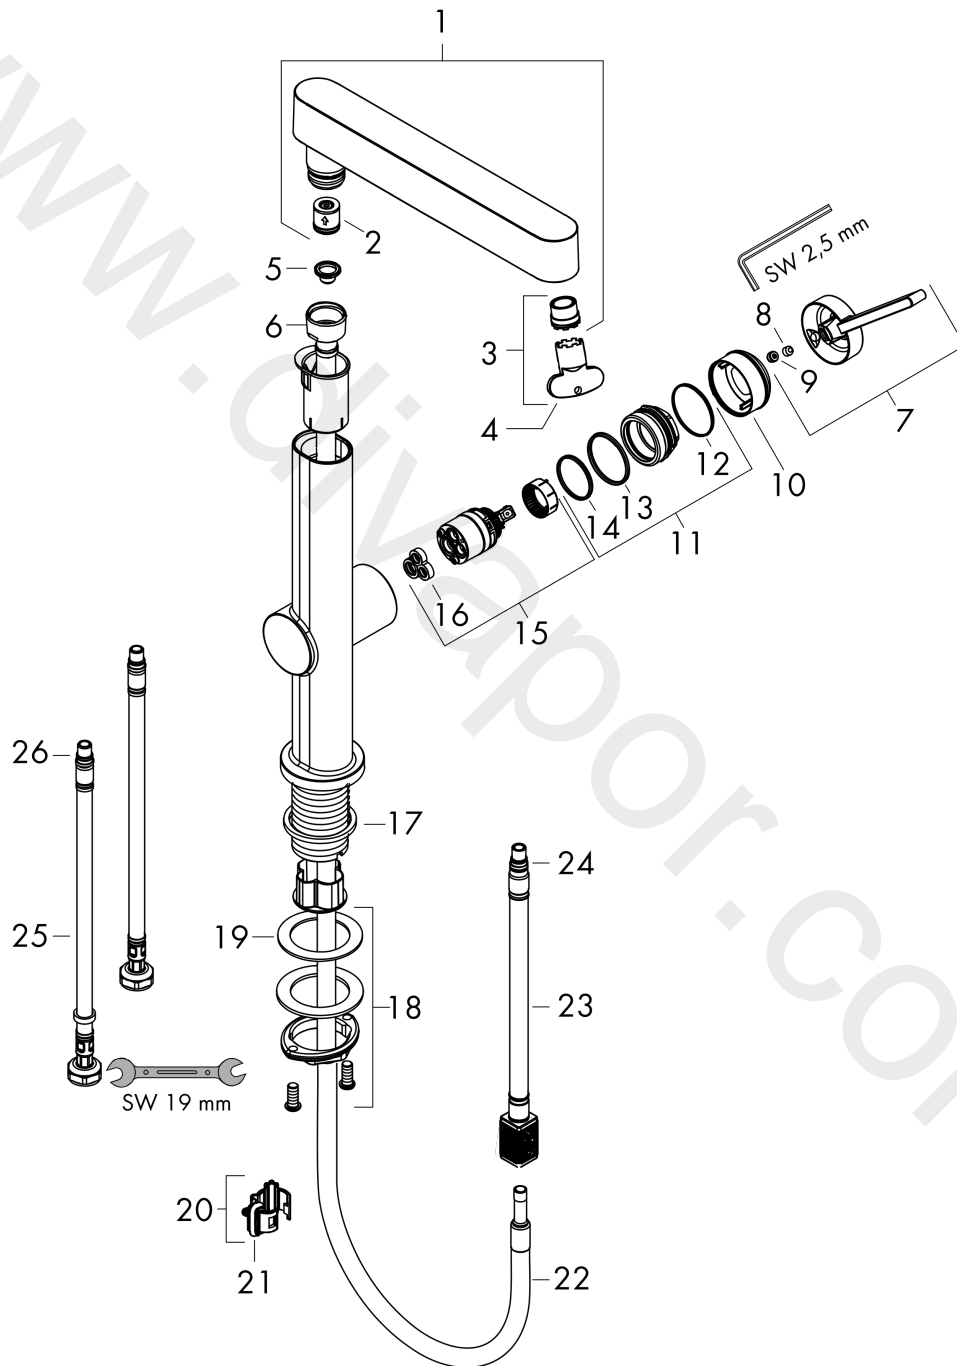

Finoris

Single lever basin mixer 230 with pull-out spray, 2jet and push-open waste set

Finish: **Matt Black** Article Number: **76063670**

Exploded Drawing

Year of production: >06/21

Finoris

Single lever basin mixer 230 with pull-out spray, 2jet and push-open waste set

Finish: **Matt Black** Article Number: **76063670**

Spare part list

Year of production: >06/21

Pos.	Description	Article Number	Price	PU
1	handspray	94294670	£ 345,00	1
2	flow limiter / non return valve	95376000	£ 25,00	1
3	aerator laminar	94295000	£ 20,50	1
4	special tool	98987000	£ 9,00	1
5	filter	92672000	£ 6,10	1
6	nut	92755000	£ 20,50	1
7	handle	94292670	£ 76,00	1
8	hollow set screw M5x5	98446000	£ 3,30	1
9	screw cover	93735610	£ 9,00	1
10	flange	93737670	£ 64,00	1
11	nut	92926000	£ 16,10	1
12	O-ring 30x1,5	98433000	£ 3,30	1
13	O-ring 29x2	98391000	£ 3,30	1
14	O-ring 25x1,5	98146000	£ 3,30	1
15	cartridge, assy	93760000	£ 96,00	1
16	seal	93383000	£ 13,30	1
17	flat seal	98749000	£ 6,10	1
18	fixing set (Ø 32)	13961000	£ 25,00	1
19	lever collar	97548000	£ 3,30	1
20	cramp	94296000	£ 20,50	1
21	O-ring 10x3	98206000	£ 3,30	1
22	hose 1,25 m	94293000	£ 79,00	1
23	hose	93744000	£ 51,00	1
24	O-ring 7x1,5	98422000	£ 3,30	1
25	connection hose 450 mm M8x0,75 G3/8	97206000	£ 35,00	1
26	O-ring 6,6x1,6	93019000	£ 3,30	1
a	push-open waste set	50100670	£ 109,20	1
b	fixation extension 35 mm	13898000	£ 79,00	1