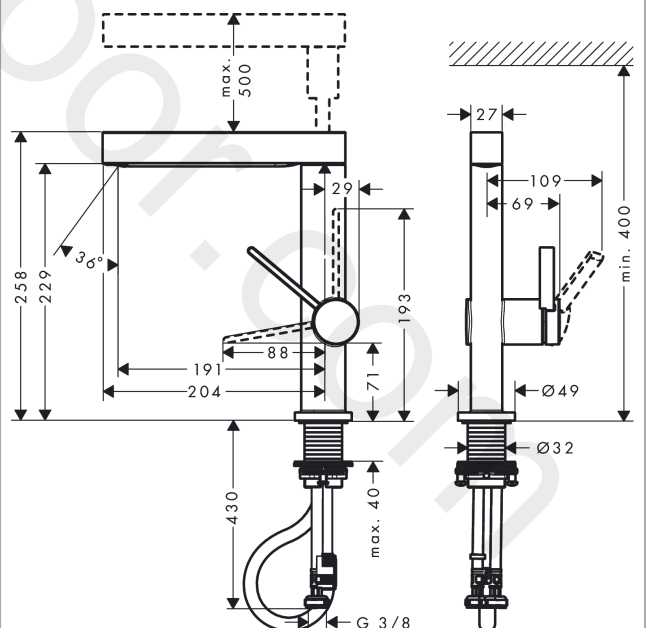

Finoris

Single lever basin mixer 230 with pull-out spray, 2jet and push-open waste set

Finish: **Matt Black** Article Number: **76063670**

Description

product features

- consists of: single lever basin mixer, waste set
- ComfortZone 230
- projection: 191 mm
- spout height: 229 mm
- handle variant: lever handle
- spray type: laminar spray, PowderRain
- spray returns through pressing spray diverter and spray returns automatically through handle closing
- extension length: 50 cm
- spray disc surface: graphite
- maximum flow rate at 3 bar: 5 l/min
- ceramic cartridge
- temperature limitation adjustable
- push-open waste set G 1¼
- material waste set: metal
- connection type: G ¾ connections
- connection dimension: DN15
- non-return valve
- EU taxonomy: max. 6 l/min - Substantial Contribution (SC) possible

Finoris

Single lever basin mixer 230 with pull-out spray, 2jet and push-open waste set

Finish: **Matt Black** Article Number: **76063670**

Flowchart

Finoris

Single lever basin mixer 230 with pull-out spray, 2jet and push-open waste set