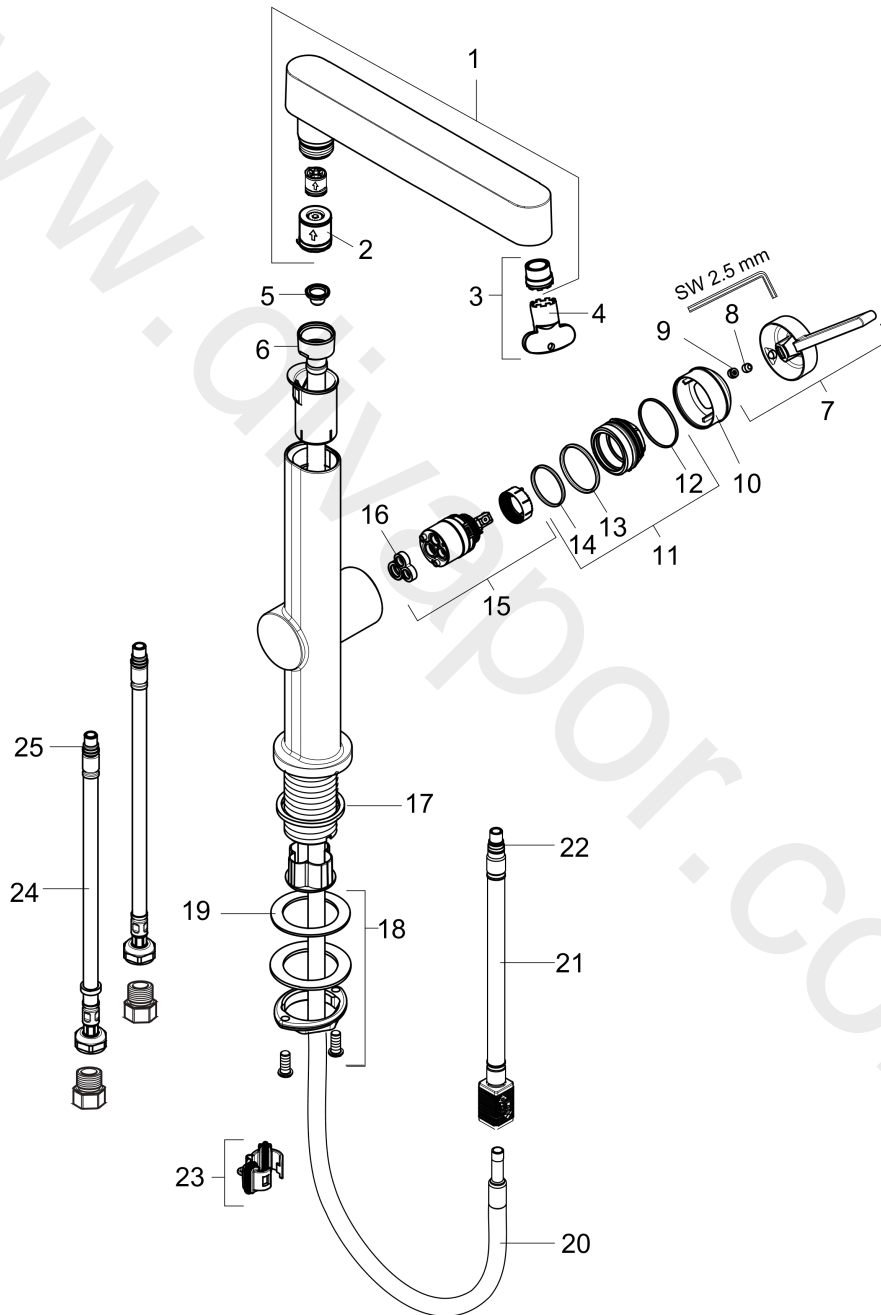

Finoris**Single lever basin mixer 230 with pull-out spray, 2jet without waste set**Finish: **Chrome** Article Number: **76063001****Description****product features**

- ComfortZone 230
- projection: 191 mm
- handle variant: lever handle
- spray type: laminar spray, PowderRain
- spray returns through pressing spray diverter and spray returns automatically through handle closing
- extension length: 50 cm
- spray disc surface: graphite
- maximum flow rate at 3 bar: 4,5 l/min
- ceramic cartridge
- temperature limitation adjustable
- connection type: G 3/8 compression
- connection dimension: DN15
- non-return valve

Technology**Design awards**

reddot winner 2021

**Product image**

Finoris

Single lever basin mixer 230 with pull-out spray, 2jet without waste set

Finish: **Chrome** Article Number: **76063001**

Exploded Drawing

Year of production: >11/21

Finoris**Single lever basin mixer 230 with pull-out spray, 2jet without waste set**Finish: **Chrome** Article Number: **76063001****Spare part list**

Year of production: >11/21

Pos.	Description	Article Number	Price	PU
1	handspray	94294000	£ 224,00	1
2	flow limiter / non return valve	95376000	£ 25,00	1
3	aerator laminar	94295000	£ 20,50	1
4	special tool	98987000	£ 9,00	1
5	filter	92672000	£ 6,10	1
6	nut	92755000	£ 20,50	1
7	handle	94292000	£ 51,00	1
8	hollow set screw M5x5	98446000	£ 3,30	1
9	screw cover	93735460	£ 9,00	1
10	flange	93737000	£ 43,00	1
11	nut	92926000	£ 16,10	1
12	O-ring 30x1,5	98433000	£ 3,30	1
13	O-ring 29x2	98391000	£ 3,30	1
14	O-ring 25x1,5	98146000	£ 3,30	1
15	cartridge, assy	93760000	£ 96,00	1
16	seal	93383000	£ 13,30	1
17	flat seal	98749000	£ 6,10	1
18	fixing set (Ø 32)	13961000	£ 25,00	1
19	lever collar	97548000	£ 3,30	1
20	hose 1,25 m	94293000	£ 79,00	1
21	hose	93744000	£ 51,00	1
22	O-ring 7x1,5	98422000	£ 3,30	1
23	cramp	94296000	£ 20,50	1
24	connection hose 450 mm M8x0,75 G3/8	97206000	£ 35,00	1
25	O-ring 6,6x1,6	93019000	£ 3,30	1