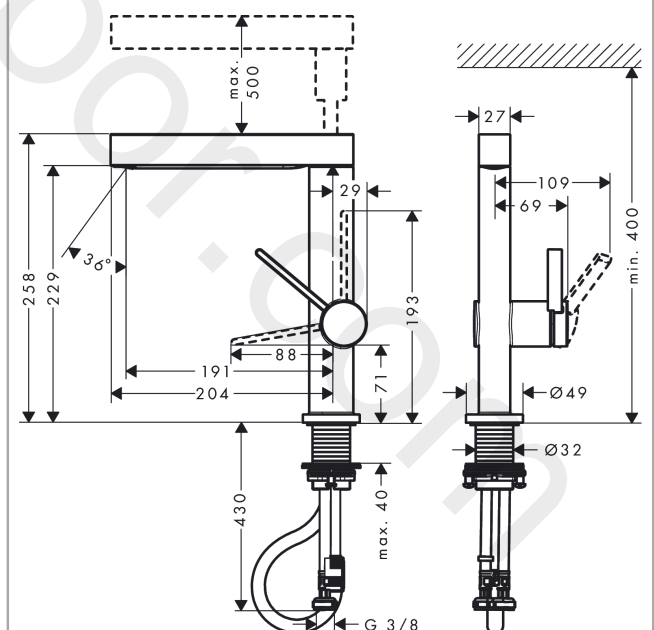

Finoris

Single lever basin mixer 230 with pull-out spray, 2jet and push-open waste set

Finish: **Chrome** Article Number: **76063000**

Description

product features

- consists of: single lever basin mixer, waste set
- ComfortZone 230
- projection: 191 mm
- spout height: 229 mm
- handle variant: lever handle
- spray type: laminar spray, PowderRain
- spray returns through pressing spray diverter and spray returns automatically through handle closing
- extension length: 50 cm
- spray disc surface: graphite
- maximum flow rate at 3 bar: 5 l/min
- ceramic cartridge
- temperature limitation adjustable
- push-open waste set G 1¼
- material waste set: metal
- connection type: G ¾ connections
- connection dimension: DN15
- non-return valve
- EU taxonomy: max. 6 l/min - Substantial Contribution (SC) possible

Finoris

Single lever basin mixer 230 with pull-out spray, 2jet and push-open waste set

Finish: **Chrome** Article Number: **76063000**

Flowchart

www.divapor.com

Finoris

Single lever basin mixer 230 with pull-out spray, 2jet and push-open waste set

Finish: **Chrome** Article Number: **76063000**

Exploded Drawing

Year of production: >06/21

Finoris

Single lever basin mixer 230 with pull-out spray, 2jet and push-open waste set

Finish: **Chrome** Article Number: **76063000**