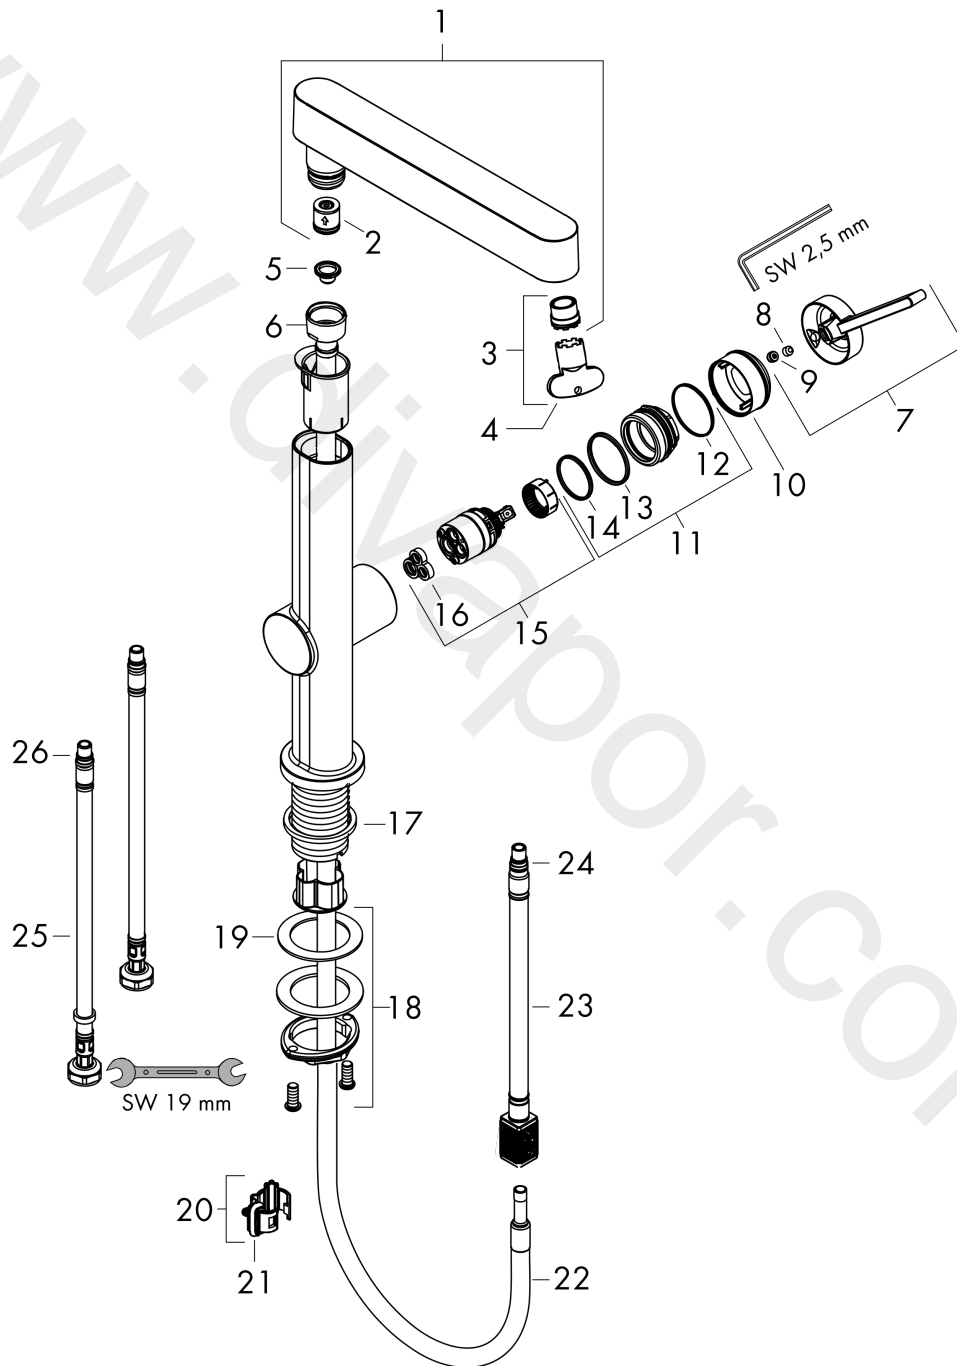

Finoris

Single lever basin mixer 230 with pull-out spray, 2jet and push-open waste set

Finish: **Chrome** Article Number: **76063000**

Exploded Drawing

Year of production: >06/21

Finoris

Single lever basin mixer 230 with pull-out spray, 2jet and push-open waste set

Finish: **Chrome** Article Number: **76063000**

Spare part list

Year of production: >06/21

Pos.	Description	Article Number	Price	PU
1	handspray	94294000	£ 224,00	1
2	flow limiter / non return valve	95376000	£ 25,00	1
3	aerator laminar	94295000	£ 20,50	1
4	special tool	98987000	£ 9,00	1
5	filter	92672000	£ 6,10	1
6	nut	92755000	£ 20,50	1
7	handle	94292000	£ 51,00	1
8	hollow set screw M5x5	98446000	£ 3,30	1
9	screw cover	93735460	£ 9,00	1
10	flange	93737000	£ 43,00	1
11	nut	92926000	£ 16,10	1
12	O-ring 30x1,5	98433000	£ 3,30	1
13	O-ring 29x2	98391000	£ 3,30	1
14	O-ring 25x1,5	98146000	£ 3,30	1
15	cartridge, assy	93760000	£ 96,00	1
16	seal	93383000	£ 13,30	1
17	flat seal	98749000	£ 6,10	1
18	fixing set (Ø 32)	13961000	£ 25,00	1
19	lever collar	97548000	£ 3,30	1
20	cramp	94296000	£ 20,50	1
21	O-ring 10x3	98206000	£ 3,30	1
22	hose 1,25 m	94293000	£ 79,00	1
23	hose	93744000	£ 51,00	1
24	O-ring 7x1,5	98422000	£ 3,30	1
25	connection hose 450 mm M8x0,75 G3/8	97206000	£ 35,00	1
26	O-ring 6,6x1,6	93019000	£ 3,30	1
a	push-open waste set	50100000	£ 78,00	1
b	fixation extension 35 mm	13898000	£ 79,00	1