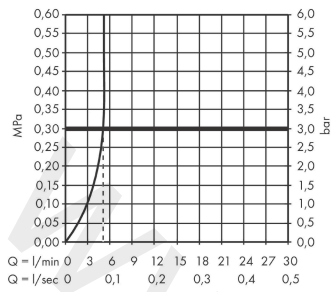

Finoris

Single lever basin mixer 230 with pull-out spray, 2jet and push-open waste set

Finish: **Chrome** Article Number: **76063000**

Flowchart

www.divapor.com