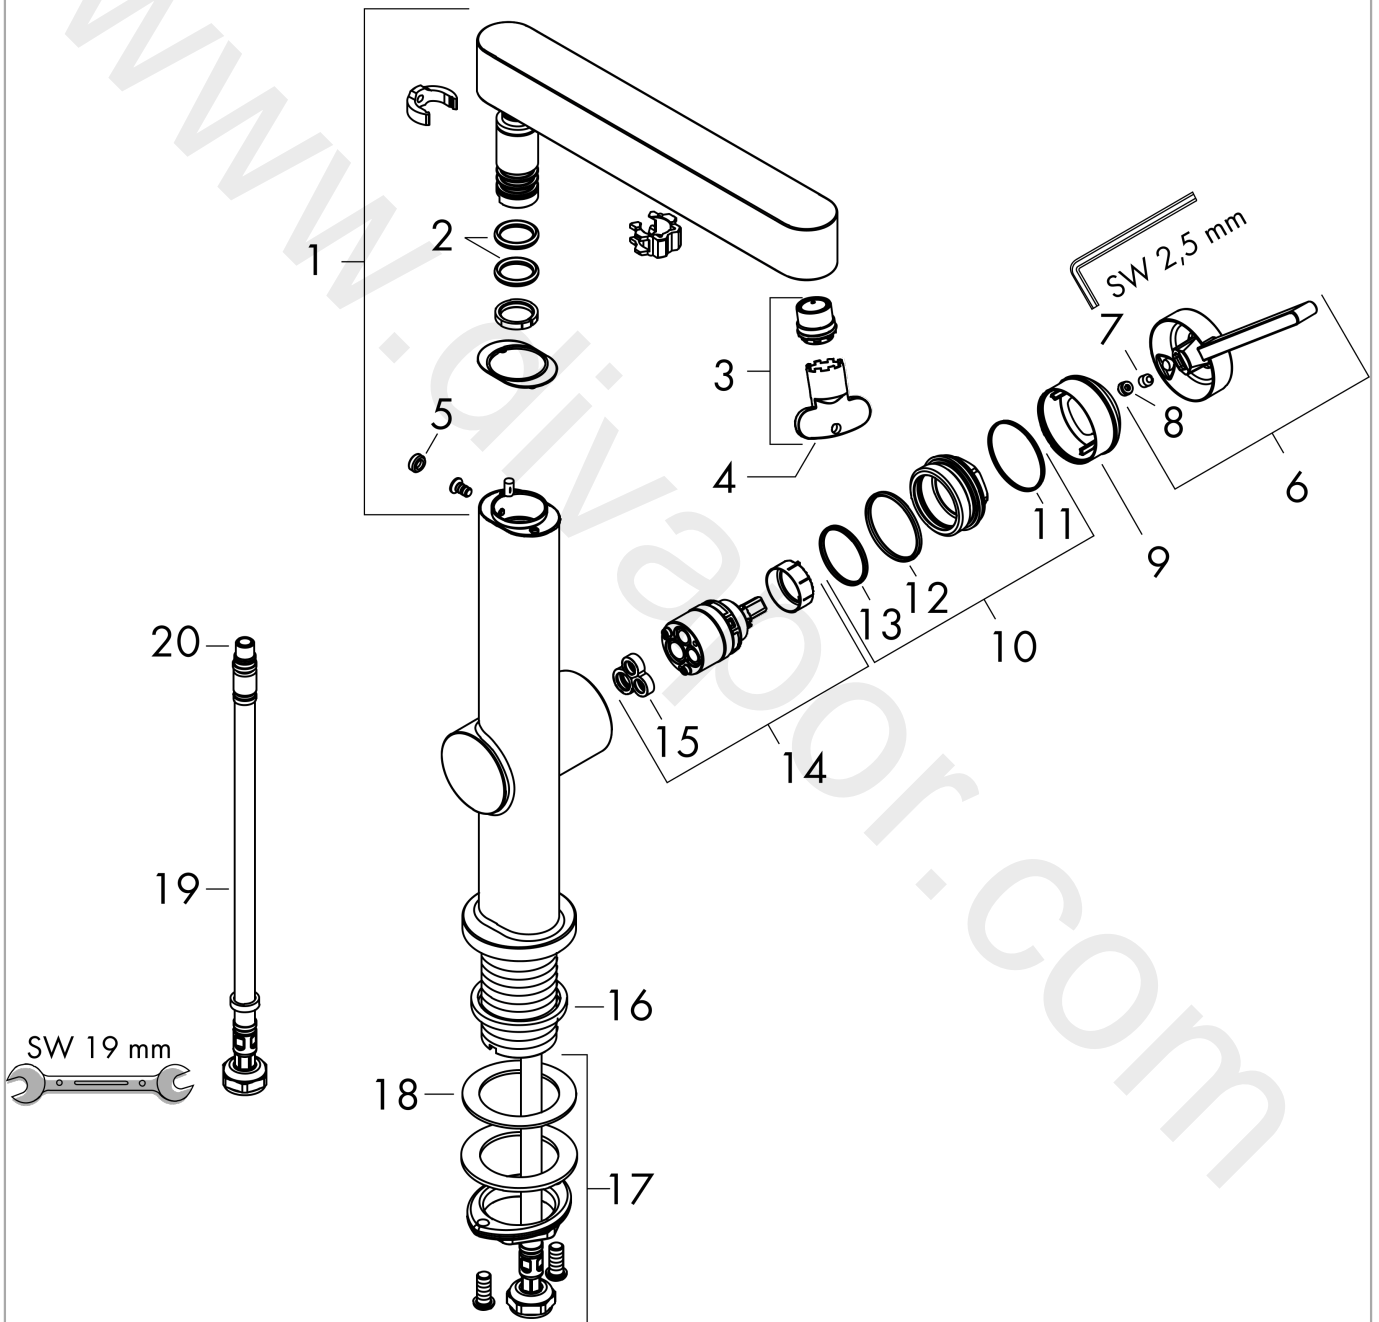

Finoris

Single lever basin mixer 230 with swivel spout and push-open waste set

Finish: **Matt White** Article Number: **76060700**

Description

product features

- consists of: single lever basin mixer, waste set
- ComfortZone 230
- projection: 178 mm
- spout height: 221 mm
- handle variant: lever handle
- swivel range 120°
- spray type: laminar spray
- maximum flow rate at 3 bar: 5 l/min
- ceramic cartridge
- temperature limitation adjustable
- suitable for continuous flow water heaters
- push-open waste set G 1¼
- material waste set: metal
- connection type: G ¾ connections
- connection dimension: DN15
- EU taxonomy: max. 6 l/min - Substantial Contribution (SC) possible

Exploded Drawing

Year of production: >06/21

Finoris**Single lever basin mixer 230 with swivel spout and push-open waste set**Finish: **Matt White** Article Number: **76060700****Spare part list**

Year of production: >06/21

Pos.	Description	Article Number	Price	PU
1	spout cpl.	94303700	£ 202,00	1
2	O-Ring 14x2,5	98189000	£ 3,30	1
3	spray former	93973000	£ 25,00	1
4	special tool	98987000	£ 9,00	1
5	plug	93087000	£ 3,30	1
6	handle	94292700	£ 76,00	1
7	hollow set screw M5x5	98446000	£ 3,30	1
8	screw cover	93735700	£ 9,00	1
9	flange	93737700	£ 64,00	1
10	nut	92926000	£ 16,10	1
11	O-ring 30x1,5	98433000	£ 3,30	1
12	O-ring 29x2	98391000	£ 3,30	1
13	O-ring 25x1,5	98146000	£ 3,30	1
14	cartridge, assy	93760000	£ 96,00	1
15	seal	93383000	£ 13,30	1
16	flat seal	98749000	£ 6,10	1
17	fixing set (Ø 32)	13961000	£ 25,00	1
18	lever collar	97548000	£ 3,30	1
19	connection hose 450 mm M8x0,75 G3/8	97206000	£ 35,00	1
20	O-ring 6,6x1,6	93019000	£ 3,30	1
a	push-open waste set	50100700	£ 109,20	1
b	fixation extension 35 mm	13898000	£ 79,00	1