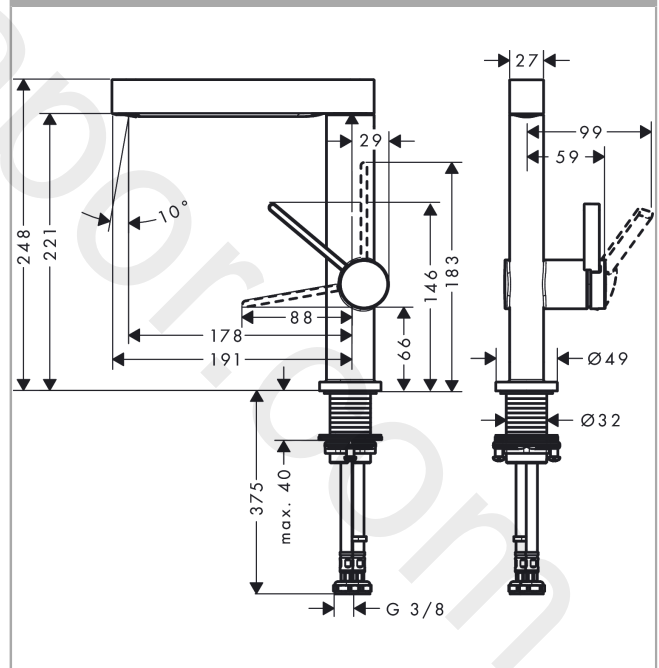

Finoris

Single lever basin mixer 230 with swivel spout and push-open waste set

Finish: **Matt White** Article Number: **76060700**

Description

product features

- consists of: single lever basin mixer, waste set
- ComfortZone 230
- projection: 178 mm
- spout height: 221 mm
- handle variant: lever handle
- swivel range 120°
- spray type: laminar spray
- maximum flow rate at 3 bar: 5 l/min
- ceramic cartridge
- temperature limitation adjustable
- suitable for continuous flow water heaters
- push-open waste set G 1¼
- material waste set: metal
- connection type: G ¾ connections
- connection dimension: DN15
- EU taxonomy: max. 6 l/min - Substantial Contribution (SC) possible

Finoris

Single lever basin mixer 230 with swivel spout and push-open waste set

Finish: **Matt White** Article Number: **76060700**

Flowchart

www.divapor.com

Finoris
Single lever basin mixer 230 with swivel spout and push-open waste set
 Finish: **Matt White** Article Number: **76060700**

Exploded Drawing

Year of production: >06/21

Finoris**Single lever basin mixer 230 with swivel spout and push-open waste set**Finish: **Matt White** Article Number: **76060700****Spare part list**

Year of production: >06/21