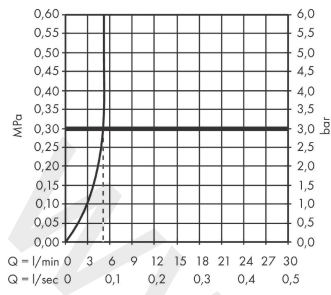

Finoris

Single lever basin mixer 230 with swivel spout and push-open waste set

Finish: **Matt White** Article Number: **76060700**

Flowchart

www.divapor.com