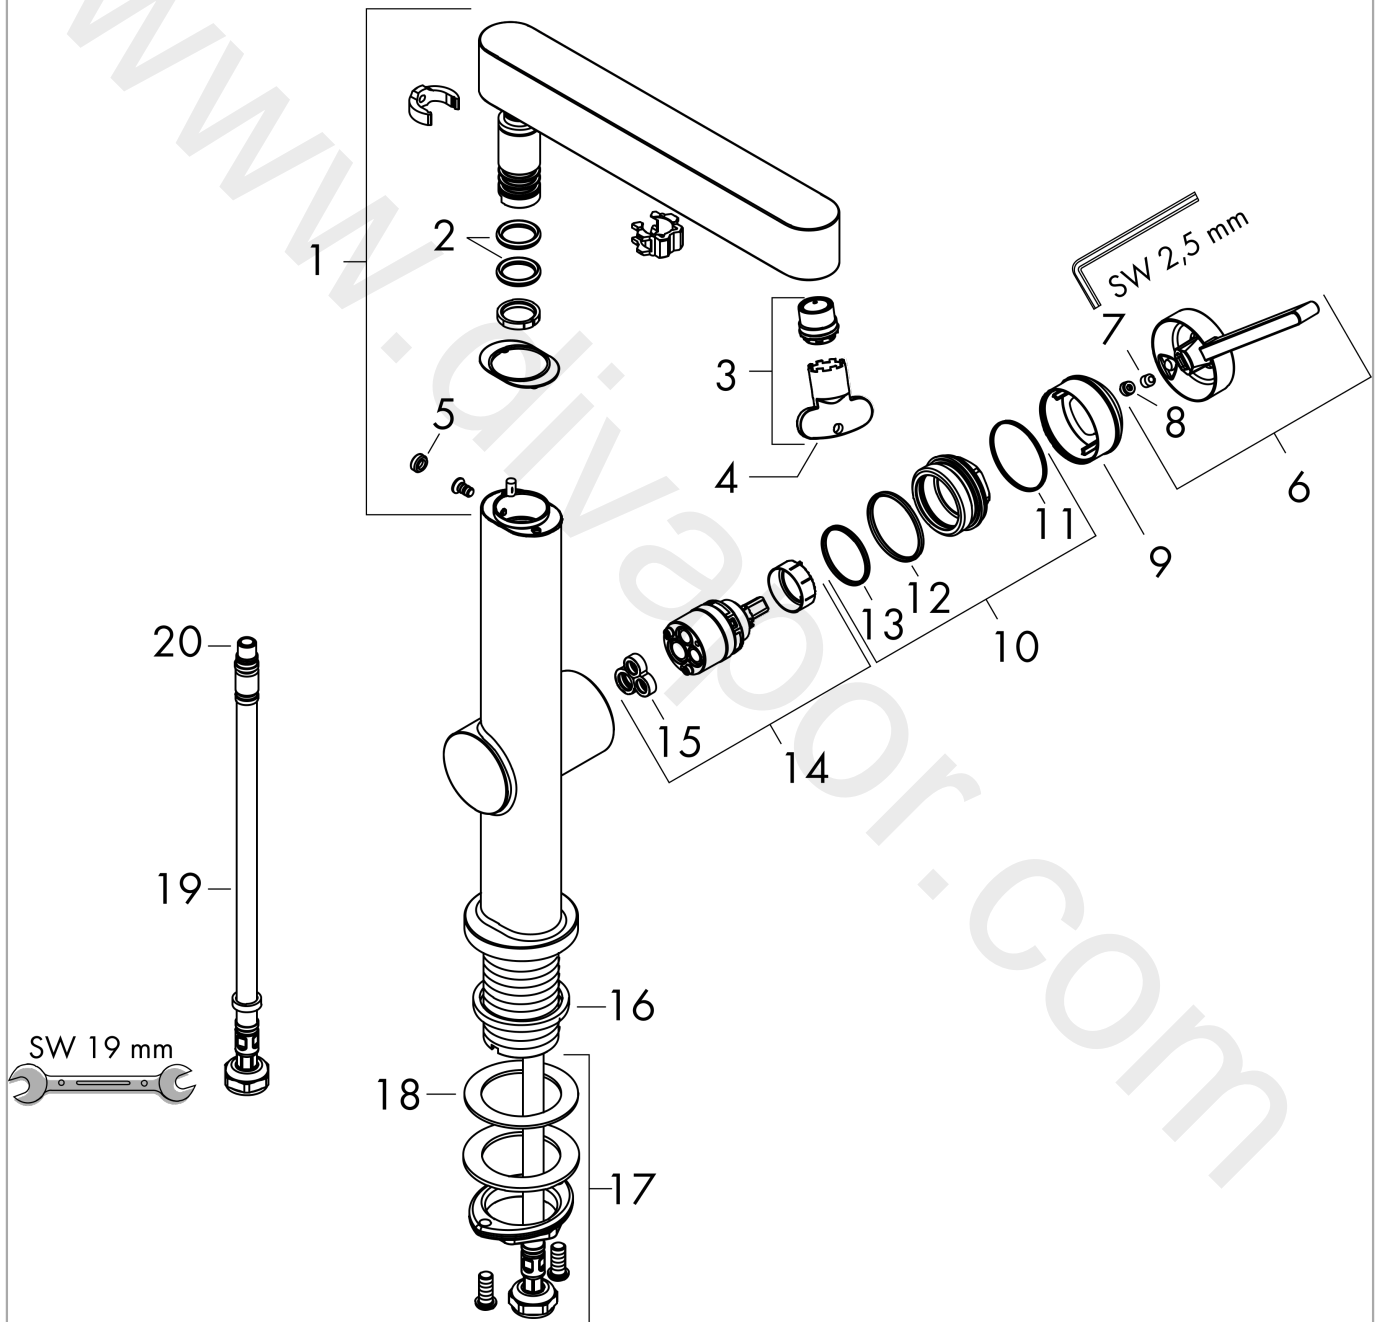

Finoris

Single lever basin mixer 230 with swivel spout and push-open waste set

Finish: **Matt Black** Article Number: **76060670**

Description

product features

- consists of: single lever basin mixer, waste set
- ComfortZone 230
- projection: 178 mm
- spout height: 221 mm
- handle variant: lever handle
- swivel range 120°
- spray type: laminar spray
- maximum flow rate at 3 bar: 5 l/min
- ceramic cartridge
- temperature limitation adjustable
- suitable for continuous flow water heaters
- push-open waste set G 1¼
- material waste set: metal
- connection type: G ¾ connections
- connection dimension: DN15
- EU taxonomy: max. 6 l/min - Substantial Contribution (SC) possible

Finoris

Single lever basin mixer 230 with swivel spout and push-open waste set

Finish: **Matt Black** Article Number: **76060670**

Flowchart

Finoris
Single lever basin mixer 230 with swivel spout and push-open waste set
 Finish: **Matt Black** Article Number: **76060670**

Exploded Drawing

Year of production: >06/21

Finoris**Single lever basin mixer 230 with swivel spout and push-open waste set**Finish: **Matt Black** Article Number: **76060670****Spare part list**

Year of production: >06/21

Pos.	Description	Article Number	Price	PU
1	spout cpl.	94303670	£ 202,00	1
2	O-Ring 14x2,5	98189000	£ 3,30	1
3	spray former	93973000	£ 25,00	1
4	special tool	98987000	£ 9,00	1
5	plug	93087000	£ 3,30	1
6	handle	94292670	£ 76,00	1
7	hollow set screw M5x5	98446000	£ 3,30	1
8	screw cover	93735610	£ 9,00	1
9	flange	93737670	£ 64,00	1
10	nut	92926000	£ 16,10	1
11	O-ring 30x1,5	98433000	£ 3,30	1
12	O-ring 29x2	98391000	£ 3,30	1
13	O-ring 25x1,5	98146000	£ 3,30	1
14	cartridge, assy	93760000	£ 96,00	1
15	seal	93383000	£ 13,30	1
16	flat seal	98749000	£ 6,10	1
17	fixing set (Ø 32)	13961000	£ 25,00	1
18	lever collar	97548000	£ 3,30	1
19	connection hose 450 mm M8x0,75 G3/8	97206000	£ 35,00	1
20	O-ring 6,6x1,6	93019000	£ 3,30	1
a	push-open waste set	50100670	£ 109,20	1
b	fixation extension 35 mm	13898000	£ 79,00	1