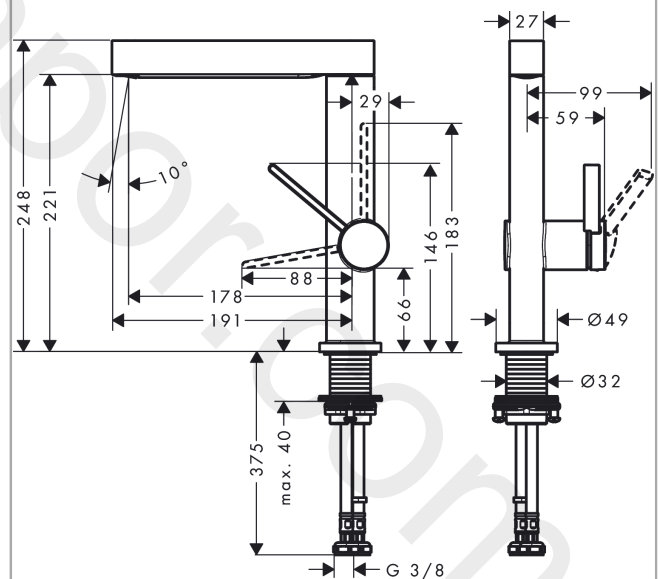

Finoris

Single lever basin mixer 230 with swivel spout and push-open waste set

Finish: **Matt Black** Article Number: **76060670**

Description

product features

- consists of: single lever basin mixer, waste set
- ComfortZone 230
- projection: 178 mm
- spout height: 221 mm
- handle variant: lever handle
- swivel range 120°
- spray type: laminar spray
- maximum flow rate at 3 bar: 5 l/min
- ceramic cartridge
- temperature limitation adjustable
- suitable for continuous flow water heaters
- push-open waste set G 1¼
- material waste set: metal
- connection type: G ¾ connections
- connection dimension: DN15
- EU taxonomy: max. 6 l/min - Substantial Contribution (SC) possible

Finoris

Single lever basin mixer 230 with swivel spout and push-open waste set

Finish: **Matt Black** Article Number: **76060670**

Flowchart

Finoris
Single lever basin mixer 230 with swivel spout and push-open waste set
 Finish: **Matt Black** Article Number: **76060670**

Exploded Drawing

Year of production: >06/21

Finoris**Single lever basin mixer 230 with swivel spout and push-open waste set**Finish: **Matt Black** Article Number: **76060670****Spare part list**

Year of production: >06/21

Pos.	Description	Article Number	Price	PU
1	spout cpl.	94303670	£ 202,00	1
2	O-Ring 14x2,5	98189000	£ 3,30	1
3	spray former	93973000	£ 25,00	1
4	special tool	98987000	£ 9,00	1
5	plug	93087000	£ 3,30	1
6	handle	94292670	£ 76,00	1
7	hollow set screw M5x5	98446000	£ 3,30	1
8	screw cover	93735610	£ 9,00	1
9	flange	93737670	£ 64,00	1
10	nut	92926000	£ 16,10	1
11	O-ring 30x1,5	98433000	£ 3,30	1
12	O-ring 29x2	98391000	£ 3,30	1
13	O-ring 25x1,5	98146000	£ 3,30	1
14	cartridge, assy	93760000	£ 96,00	1
15	seal	93383000	£ 13,30	1
16	flat seal	98749000	£ 6,10	1
17	fixing set (Ø 32)	13961000	£ 25,00	1
18	lever collar	97548000	£ 3,30	1
19	connection hose 450 mm M8x0,75 G3/8	97206000	£ 35,00	1
20	O-ring 6,6x1,6	93019000	£ 3,30	1
a	push-open waste set	50100670	£ 109,20	1
b	fixation extension 35 mm	13898000	£ 79,00	1