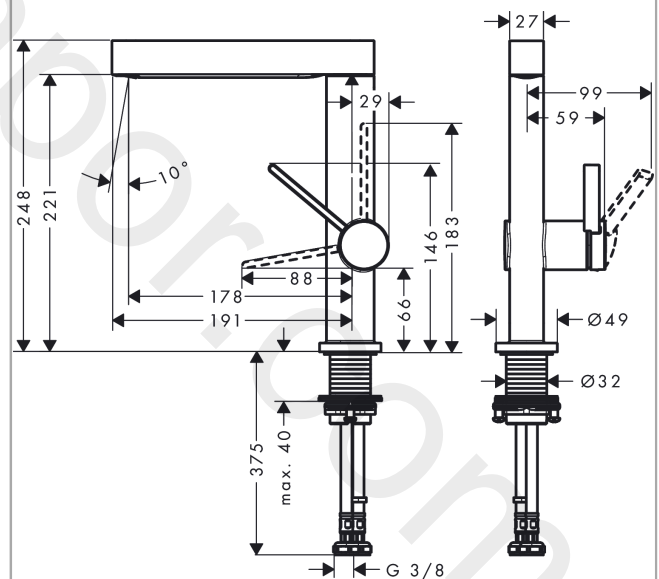

Scale drawing