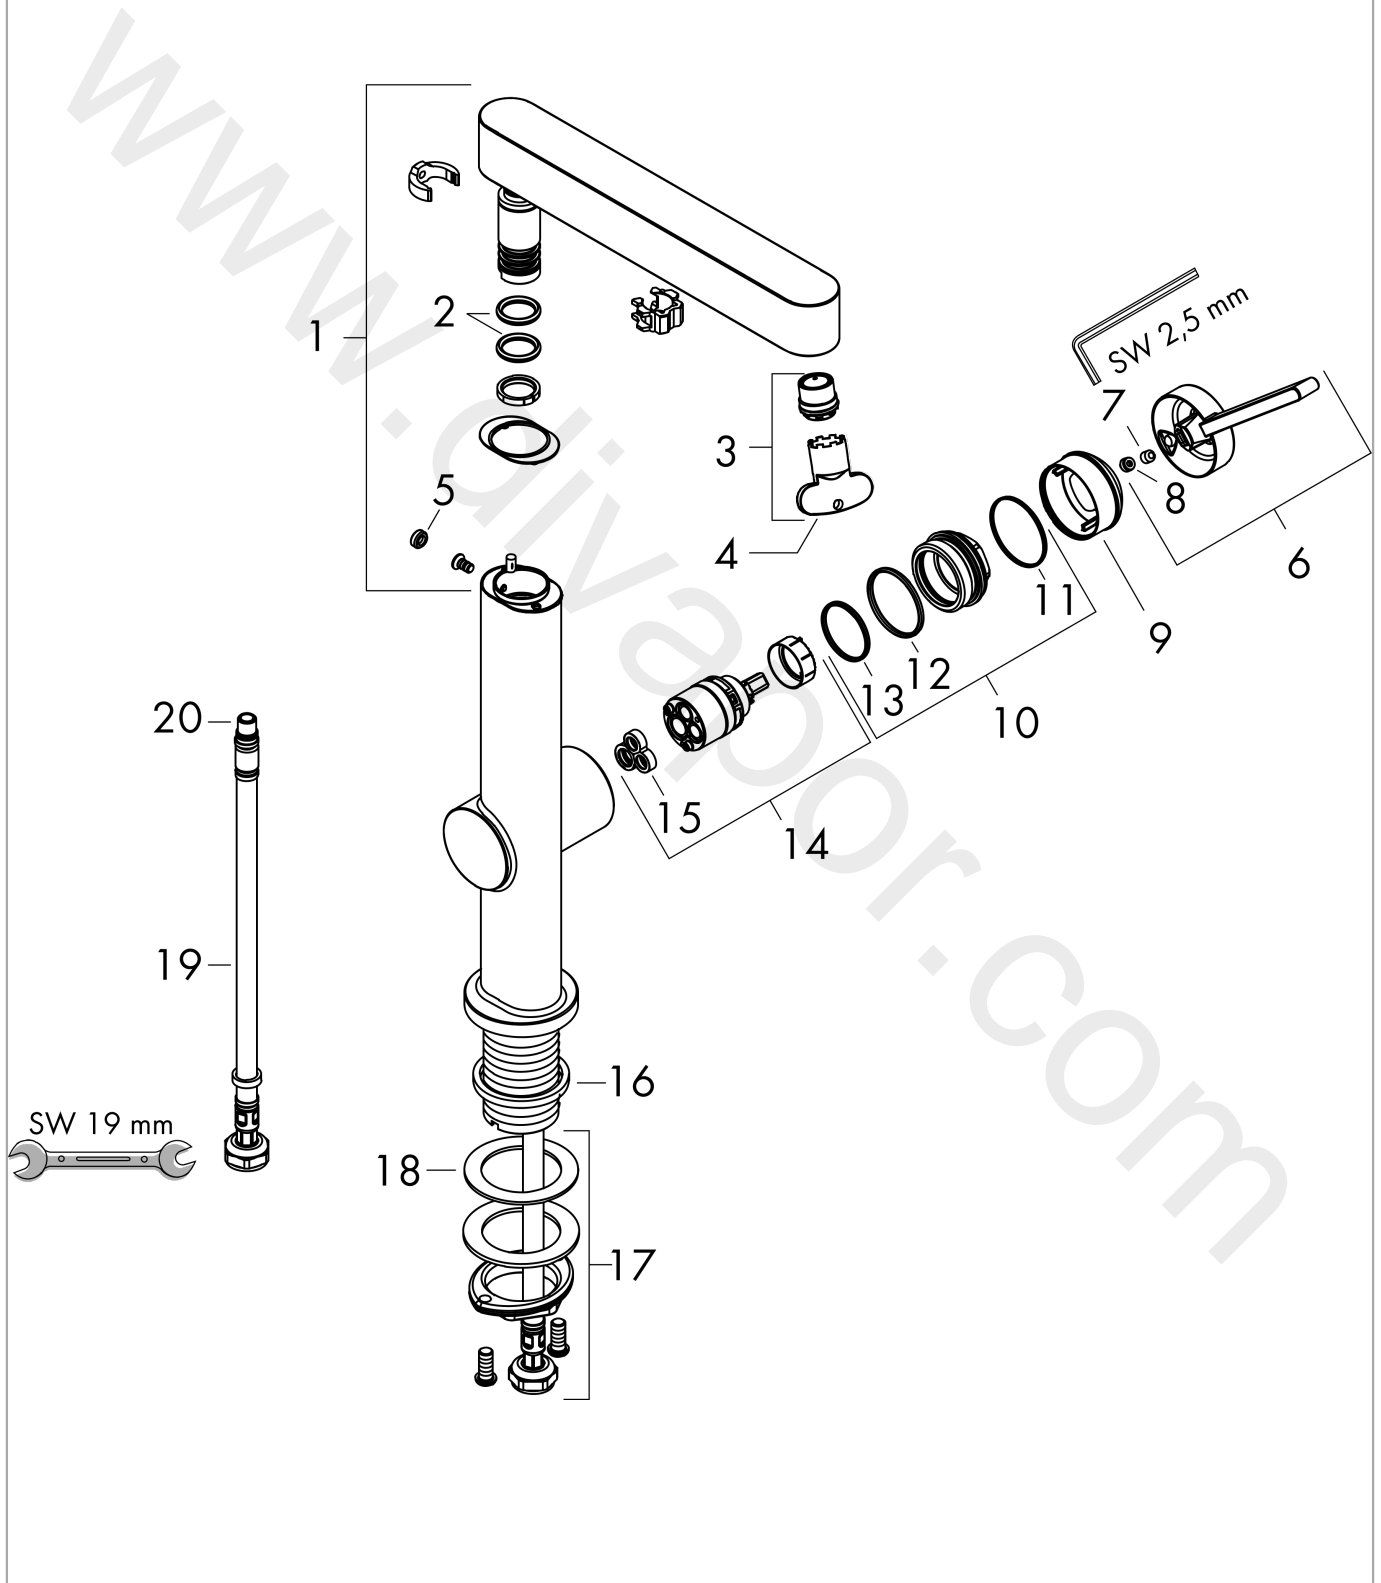

##### product features

- consists of: single lever basin mixer, waste set
- ComfortZone 230
- projection: 178 mm
- spout height: 221 mm
- handle variant: lever handle
- swivel range 120°
- spray type: laminar spray
- maximum flow rate at 3 bar: 5 l/min
- ceramic cartridge
- temperature limitation adjustable
- suitable for continuous flow water heaters
- push-open waste set G 1¼
- material waste set: metal
- connection type: G ¾ connections
- connection dimension: DN15
- EU taxonomy: max. 6 l/min - Substantial Contribution (SC) possible

#### Scale drawing

**Finoris**

**Single lever basin mixer 230 with swivel spout and push-open waste set**

Finish: **Chrome** Article Number: **76060000**

**Flowchart**

www.divapor.com

**Finoris**  
**Single lever basin mixer 230 with swivel spout and push-open waste set**  
 Finish: **Chrome** Article Number: **76060000**

**Exploded Drawing**

Year of production: >06/21

### Spare part list

Year of production: >06/21

Pos.	Description	Article Number	Price	PU
1	spout cpl.	94303000	£ 137,00	1
2	O-Ring 14x2,5	98189000	£ 3,30	1
3	spray former	93973000	£ 25,00	1
4	special tool	98987000	£ 9,00	1
5	plug	93087000	£ 3,30	1
6	handle	94292000	£ 51,00	1
7	hollow set screw M5x5	98446000	£ 3,30	1
8	screw cover	93735460	£ 9,00	1
9	flange	93737000	£ 43,00	1
10	nut	92926000	£ 16,10	1
11	O-ring 30x1,5	98433000	£ 3,30	1
12	O-ring 29x2	98391000	£ 3,30	1
13	O-ring 25x1,5	98146000	£ 3,30	1
14	cartridge, assy	93760000	£ 96,00	1
15	seal	93383000	£ 13,30	1
16	flat seal	98749000	£ 6,10	1
17	fixing set (Ø 32)	13961000	£ 25,00	1
18	lever collar	97548000	£ 3,30	1
19	connection hose 450 mm M8x0,75 G3/8	97206000	£ 35,00	1
20	O-ring 6,6x1,6	93019000	£ 3,30	1
a	push-open waste set	50100000	£ 78,00	1
b	fixation extension 35 mm	13898000	£ 79,00	1