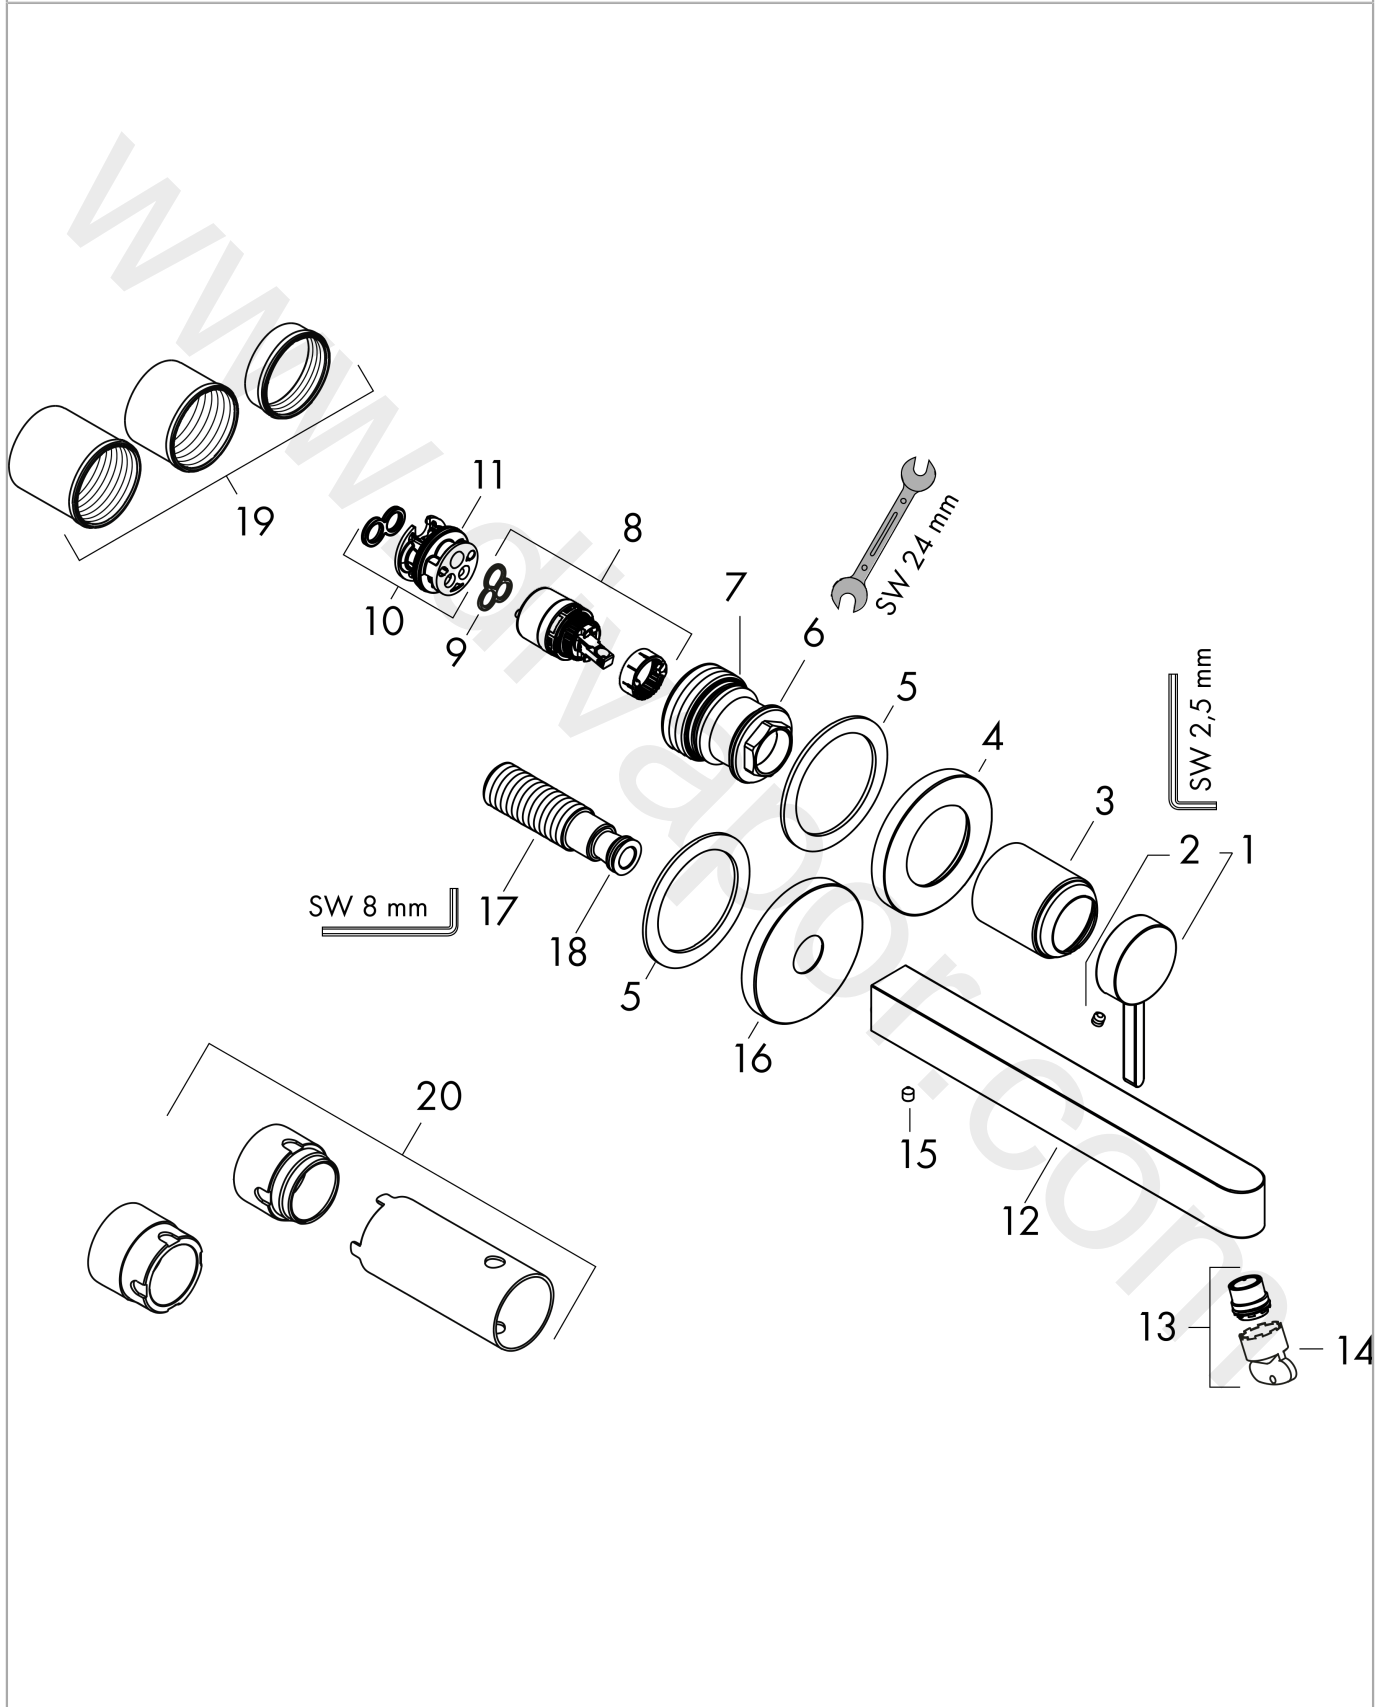

Finoris

Single lever basin mixer for concealed installation wall-mounted with spout 16,8 cm

Finish: **Matt White** Article Number: **76051700**

Exploded Drawing

Year of production: >06/21

Finoris

Single lever basin mixer for concealed installation wall-mounted with spout 16,8 cm

Finish: **Matt White** Article Number: **76051700**

Spare part list

Year of production: >06/21

Pos.	Description	Article Number	Price	PU
1	handle	93986700	£ 76,00	1
2	hollow set screw M5x5	98446000	£ 3,30	1
3	sleeve	93989700	£ 51,00	1
4	escutcheon for handle	93988700	£ 96,00	1
5	washer	97600000	£ 13,30	1
6	nut	94752000	£ 35,00	1
7	O-ring 34x2	98383000	£ 6,10	1
8	cartridge, assy	93760000	£ 96,00	1
9	seal	98865000	£ 35,00	1
10	adapter for cartridge	95634000	£ 13,30	1
11	O-ring 26x2	98147000	£ 3,30	1
12	spout 165 mm	93984700	£ 202,00	1
13	spray former	93973000	£ 25,00	1
14	special tool	98987000	£ 9,00	1
15	hollow set screw M5x6	97768000	£ 3,30	1
16	escutcheon for spout	93987700	£ 118,00	1
17	connecting thread G½	95626000	£ 43,00	1
18	O-ring 13x2	98128000	£ 3,30	1
19	fixing set	97971000	£ 43,00	1
20	extension set 25 mm for 13622180	31971000	£ 169,00	1
a	base body	13622180	£ 355,00	1
b	adapter for exchanged connections	93819000	£ 173,00	1
c	waste	50001700	£ 99,36	1