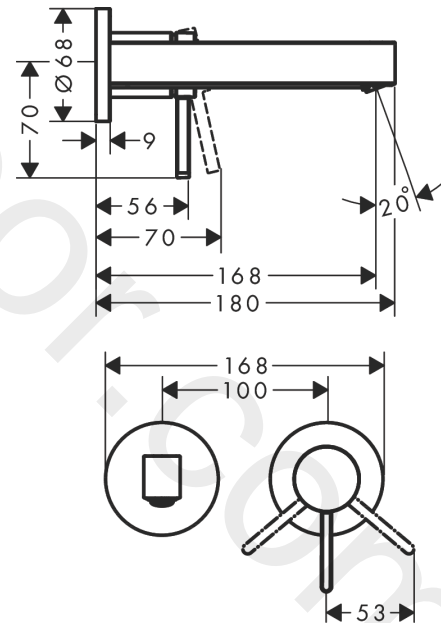

Finoris

Single lever basin mixer for concealed installation wall-mounted with spout 16,8 cm

Finish: **Matt White** Article Number: **76051700**

Description

product features

- consists of: single lever basin mixer for concealed installation wall-mounted, waste set
- projection: 168 mm
- handle variant: lever handle
- spray type: laminar spray
- maximum flow rate at 3 bar: 5 l/min
- ceramic cartridge
- suitable for continuous flow water heaters
- non-closing waste set
- material waste set: metal
- connection type: basic set
- connection dimension: DN15
- handle can be positioned on the right or left, depending on the basic set installation
- EU taxonomy: max. 6 l/min - Substantial Contribution (SC) possible

Finoris

Single lever basin mixer for concealed installation wall-mounted with spout 16,8 cm

Finish: **Matt White** Article Number: **76051700**

Flowchart

www.divapor.com

Finoris

Single lever basin mixer for concealed installation wall-mounted with spout 16,8 cm

Year of production: >06/21

Pos.	Description	Article Number	Price	PU
1	handle	93986700	£ 76,00	1
2	hollow set screw M5x5	98446000	£ 3,30	1
3	sleeve	93989700	£ 51,00	1
4	escutcheon for handle	93988700	£ 96,00	1
5	washer	97600000	£ 13,30	1
6	nut	94752000	£ 35,00	1
7	O-ring 34x2	98383000	£ 6,10	1
8	cartridge, assy	93760000	£ 96,00	1
9	seal	98865000	£ 35,00	1
10	adapter for cartridge	95634000	£ 13,30	1
11	O-ring 26x2	98147000	£ 3,30	1
12	spout 165 mm	93984700	£ 202,00	1
13	spray former	93973000	£ 25,00	1
14	special tool	98987000	£ 9,00	1
15	hollow set screw M5x6	97768000	£ 3,30	1
16	escutcheon for spout	93987700	£ 118,00	1
17	connecting thread G½	95626000	£ 43,00	1
18	O-ring 13x2	98128000	£ 3,30	1
19	fixing set	97971000	£ 43,00	1
20	extension set 25 mm for 13622180	31971000	£ 169,00	1
a	base body	13622180	£ 355,00	1
b	adapter for exchanged connections	93819000	£ 173,00	1
c	waste	50001700	£ 99,36	1