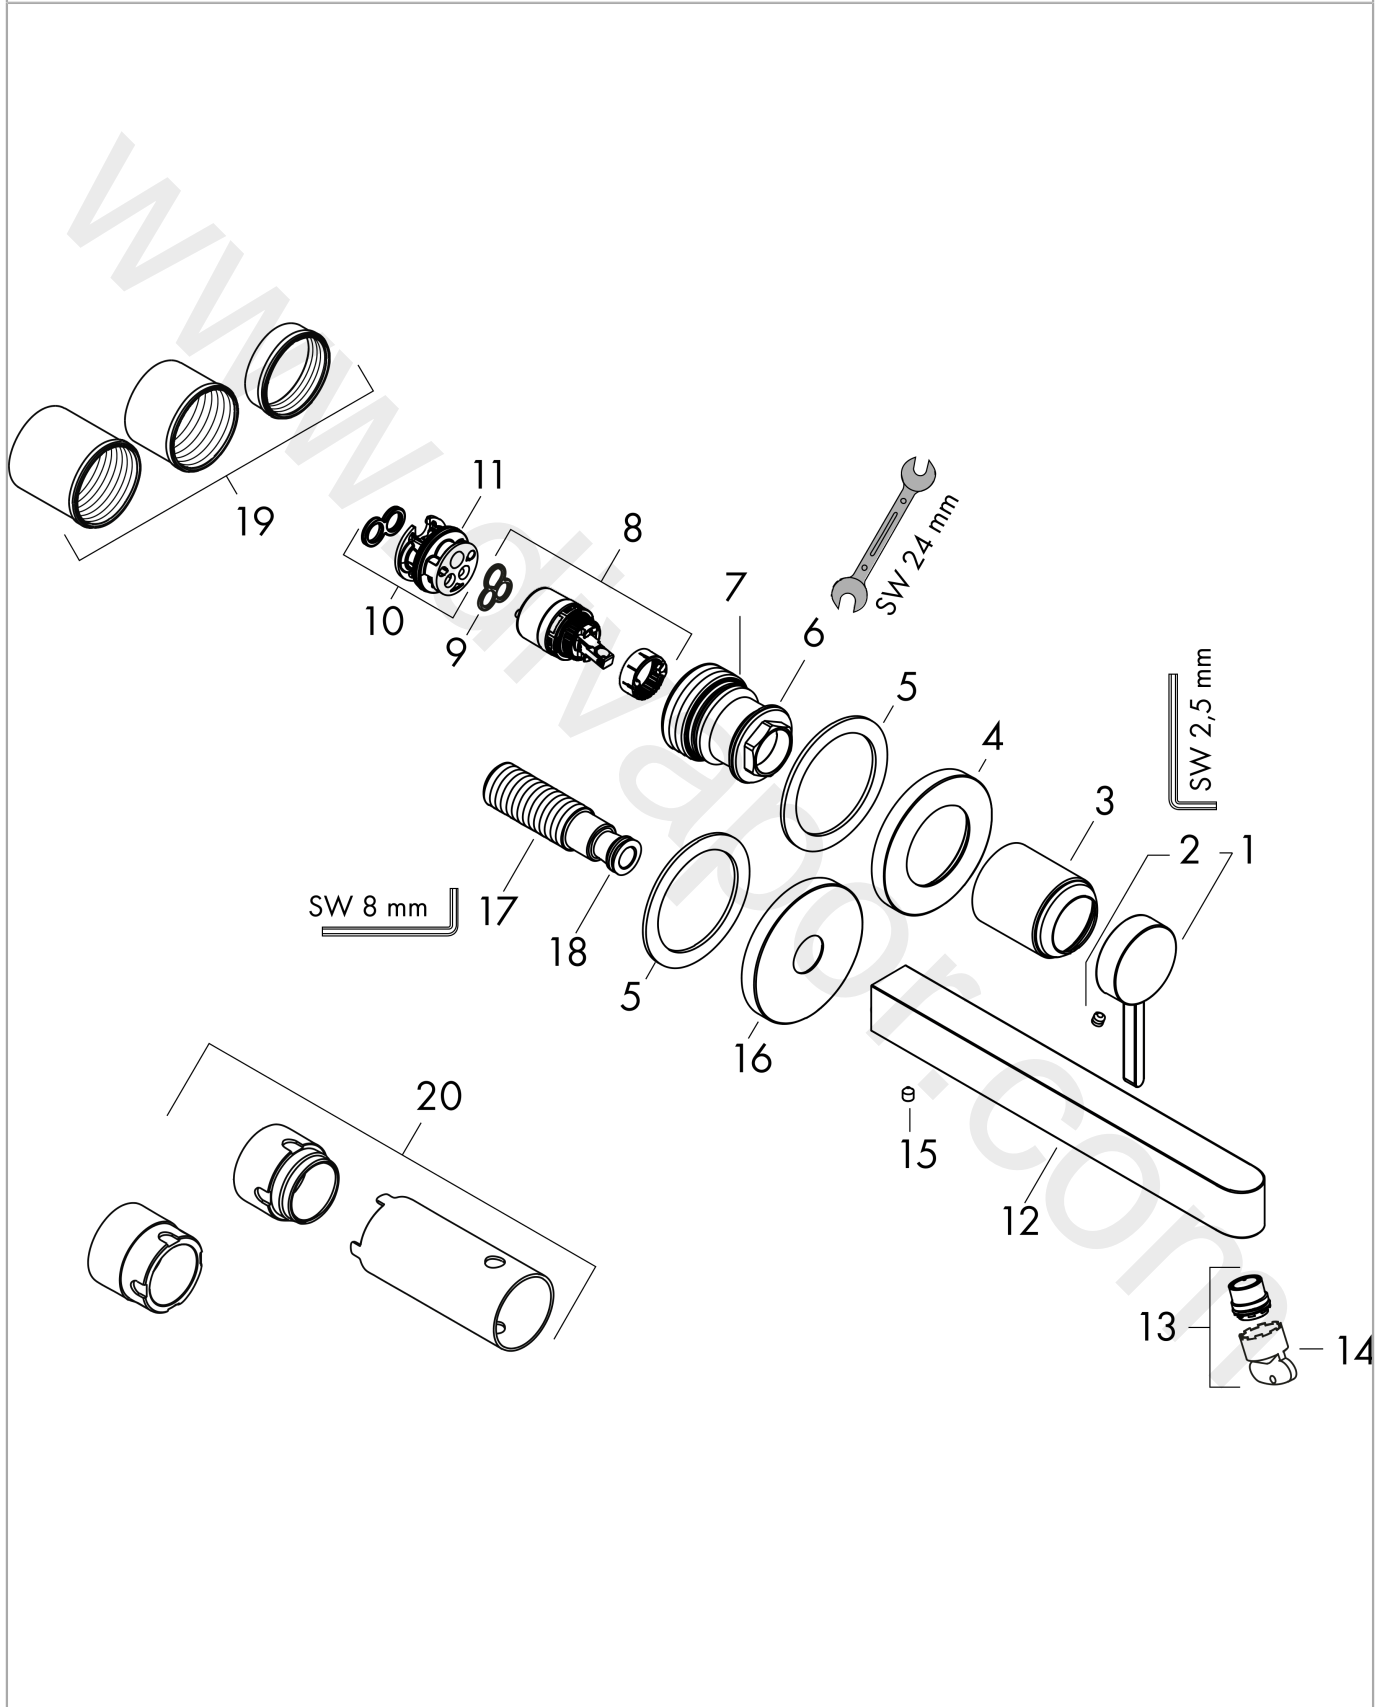

Finoris

Single lever basin mixer for concealed installation wall-mounted with spout 16,8 cm

Finish: **Chrome** Article Number: **76051000**

Exploded Drawing

Year of production: >06/21

Finoris

Single lever basin mixer for concealed installation wall-mounted with spout 16,8 cm

Finish: **Chrome** Article Number: **76051000**

Spare part list

Year of production: >06/21

Pos.	Description	Article Number	Price	PU
1	handle	93986000	£ 51,00	1
2	hollow set screw M5x5	98446000	£ 3,30	1
3	sleeve	93989000	£ 35,00	1
4	escutcheon for handle	93988000	£ 64,00	1
5	washer	97600000	£ 13,30	1
6	nut	94752000	£ 35,00	1
7	O-ring 34x2	98383000	£ 6,10	1
8	cartridge, assy	93760000	£ 96,00	1
9	seal	98865000	£ 35,00	1
10	adapter for cartridge	95634000	£ 13,30	1
11	O-ring 26x2	98147000	£ 3,30	1
12	spout 165 mm	93984000	£ 137,00	1
13	spray former	93973000	£ 25,00	1
14	special tool	98987000	£ 9,00	1
15	hollow set screw M5x6	97768000	£ 3,30	1
16	escutcheon for spout	93987000	£ 79,00	1
17	connecting thread G½	95626000	£ 43,00	1
18	O-ring 13x2	98128000	£ 3,30	1
19	fixing set	97971000	£ 43,00	1
20	extension set 25 mm for 13622180	31971000	£ 169,00	1
a	base body	13622180	£ 355,00	1
b	adapter for exchanged connections	93819000	£ 173,00	1
c	waste	50001000	£ 71,00	1