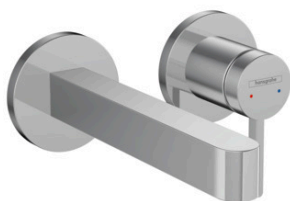

## Finoris

Single lever basin mixer for concealed installation wall-mounted with spout 16,8 cm

Finish: **Chrome** Article Number: **76051000**

#### product features

- consists of: single lever basin mixer for concealed installation wall-mounted, waste set
- projection: 168 mm
- handle variant: lever handle
- spray type: laminar spray
- maximum flow rate at 3 bar: 5 l/min
- ceramic cartridge
- suitable for continuous flow water heaters
- non-closing waste set
- material waste set: metal
- connection type: basic set
- connection dimension: DN15
- handle can be positioned on the right or left, depending on the basic set installation
- EU taxonomy: max. 6 l/min - Substantial Contribution (SC) possible

### Scale drawing

**Finoris**

**Single lever basin mixer for concealed installation wall-mounted with spout 16,8 cm**

Finish: **Chrome** Article Number: **76051000**

**Flowchart**

www.divapor.com

**Finoris**