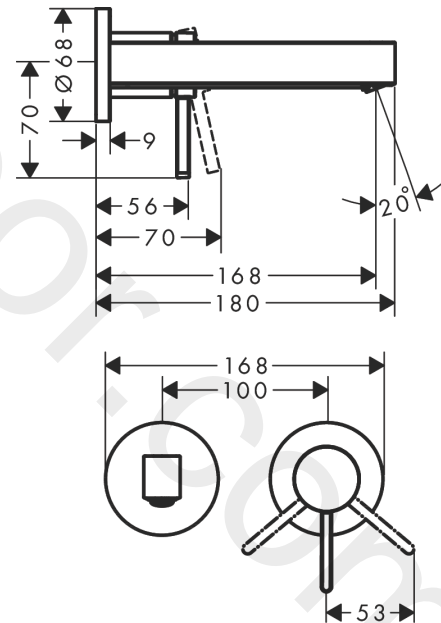

#### product features

- consists of: single lever basin mixer for concealed installation wall-mounted, waste set
- projection: 168 mm
- handle variant: lever handle
- spray type: laminar spray
- maximum flow rate at 3 bar: 5 l/min
- ceramic cartridge
- suitable for continuous flow water heaters
- non-closing waste set
- material waste set: metal
- connection type: basic set
- connection dimension: DN15
- handle can be positioned on the right or left, depending on the basic set installation
- EU taxonomy: max. 6 l/min - Substantial Contribution (SC) possible

### Product image

### Scale drawing

**Finoris**

**Single lever basin mixer for concealed installation wall-mounted with spout 16,8 cm**

Finish: **Chrome** Article Number: **76051000**

**Flowchart**

www.divapor.com

**Finoris**

Year of production: &gt;06/21

Pos.	Description	Article Number	Price	PU
1	handle	93986000	£ 51,00	1
2	hollow set screw M5x5	98446000	£ 3,30	1
3	sleeve	93989000	£ 35,00	1
4	escutcheon for handle	93988000	£ 64,00	1
5	washer	97600000	£ 13,30	1
6	nut	94752000	£ 35,00	1
7	O-ring 34x2	98383000	£ 6,10	1
8	cartridge, assy	93760000	£ 96,00	1
9	seal	98865000	£ 35,00	1
10	adapter for cartridge	95634000	£ 13,30	1
11	O-ring 26x2	98147000	£ 3,30	1
12	spout 165 mm	93984000	£ 137,00	1
13	spray former	93973000	£ 25,00	1
14	special tool	98987000	£ 9,00	1
15	hollow set screw M5x6	97768000	£ 3,30	1
16	escutcheon for spout	93987000	£ 79,00	1
17	connecting thread G½	95626000	£ 43,00	1
18	O-ring 13x2	98128000	£ 3,30	1
19	fixing set	97971000	£ 43,00	1
20	extension set 25 mm for 13622180	31971000	£ 169,00	1
a	base body	13622180	£ 355,00	1
b	adapter for exchanged connections	93819000	£ 173,00	1
c	waste	50001000	£ 71,00	1