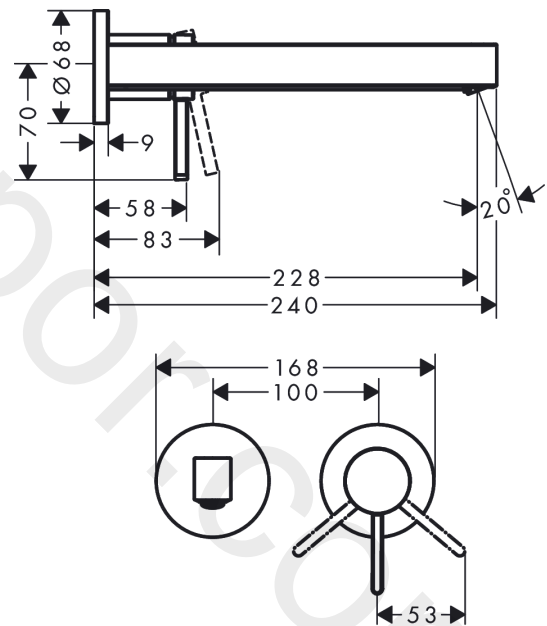

Finoris

Single lever basin mixer for concealed installation wall-mounted with spout 22,8 cm

Finish: **Matt White** Article Number: **76050707**

Description

product features

- consists of: single lever basin mixer for concealed installation wall-mounted, waste set
- projection: 228 mm
- handle variant: lever handle
- spray type: laminar spray
- maximum flow rate at 3 bar: 5 l/min
- ceramic cartridge
- suitable for continuous flow water heaters
- non-closing waste set
- material waste set: metal
- connection type: basic set
- connection dimension: DN15
- handle can be positioned on the right or left, depending on the basic set installation

Technology

Design awards

reddot winner 2021

Product image

Scale drawing

Finoris

Single lever basin mixer for concealed installation wall-mounted with spout 22,8 cm

Finish: **Matt White** Article Number: **76050707**

Flowchart

www.divapor.com

Finoris

Single lever basin mixer for concealed installation wall-mounted with spout 22,8 cm

Finish: **Matt White** Article Number: **76050707**

Exploded Drawing

Year of production: >07/21