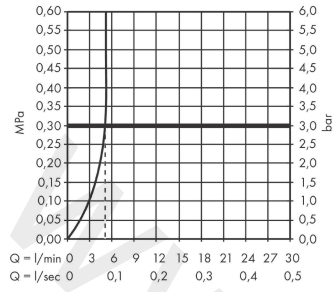

Finoris

Single lever basin mixer for concealed installation wall-mounted with spout 22,8 cm

Finish: **Matt White** Article Number: **76050707**

Flowchart

www.divapor.com