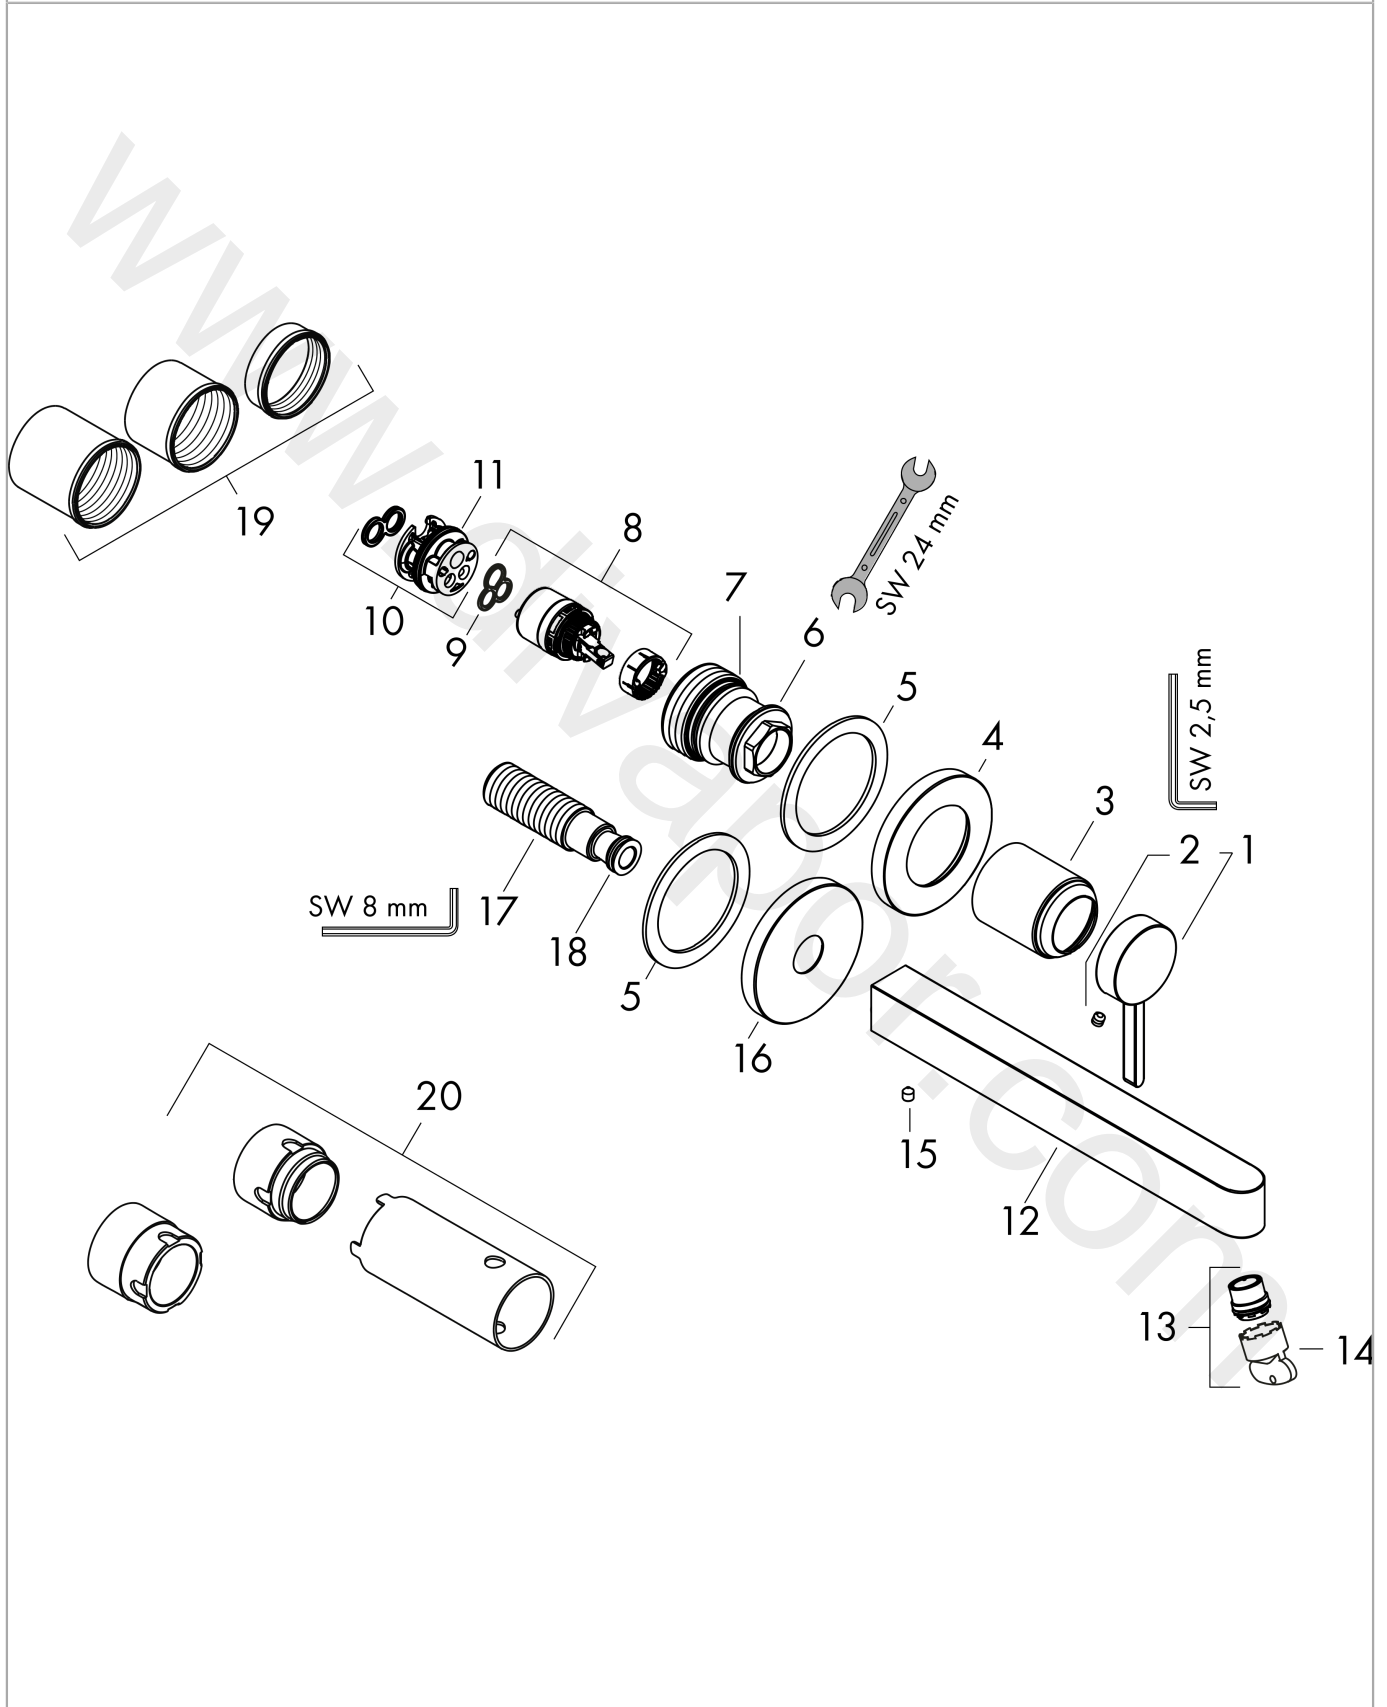

Finoris

Single lever basin mixer for concealed installation wall-mounted with spout 22,8 cm

Finish: **Matt White** Article Number: **76050707**

Description

product features

- consists of: single lever basin mixer for concealed installation wall-mounted, waste set
- projection: 228 mm
- handle variant: lever handle
- spray type: laminar spray
- maximum flow rate at 3 bar: 5 l/min
- ceramic cartridge
- suitable for continuous flow water heaters
- non-closing waste set
- material waste set: metal
- connection type: basic set
- connection dimension: DN15
- handle can be positioned on the right or left, depending on the basic set installation

Flowchart

www.divapor.com

Finoris

Single lever basin mixer for concealed installation wall-mounted with spout 22,8 cm

Finish: **Matt White** Article Number: **76050707**

Exploded Drawing

Year of production: >07/21

Finoris**Single lever basin mixer for concealed installation wall-mounted with spout 22,8 cm**Finish: **Matt White** Article Number: **76050707****Spare part list**

Year of production: >07/21

Pos.	Description	Article Number	Price	PU
1	handle	93986700	£ 76,00	1
2	hollow set screw M5x5	98446000	£ 3,30	1
3	sleeve	93989700	£ 51,00	1
4	escutcheon for handle	93988700	£ 96,00	1
5	washer	97600000	£ 13,30	1
6	nut	94752000	£ 35,00	1
7	O-ring 34x2	98383000	£ 6,10	1
8	cartridge, assy	93760000	£ 96,00	1
9	seal	93383000	£ 13,30	1
10	adapter for cartridge	95634000	£ 13,30	1
11	O-ring 26x2	98147000	£ 3,30	1
12	spout 225 mm	93985700	£ 142,00	1
13	spray former	93973000	£ 25,00	1
14	special tool	98987000	£ 9,00	1
15	hollow set screw M5x6	97768000	£ 3,30	1
16	escutcheon for spout	93987700	£ 118,00	1
17	connecting thread G½	95626000	£ 43,00	1
18	O-ring 13x2	98128000	£ 3,30	1
19	fixing set	97971000	£ 43,00	1
20	extension set 25 mm for 13622180	31971000	£ 169,00	1
a	waste	50001700	£ 99,36	1