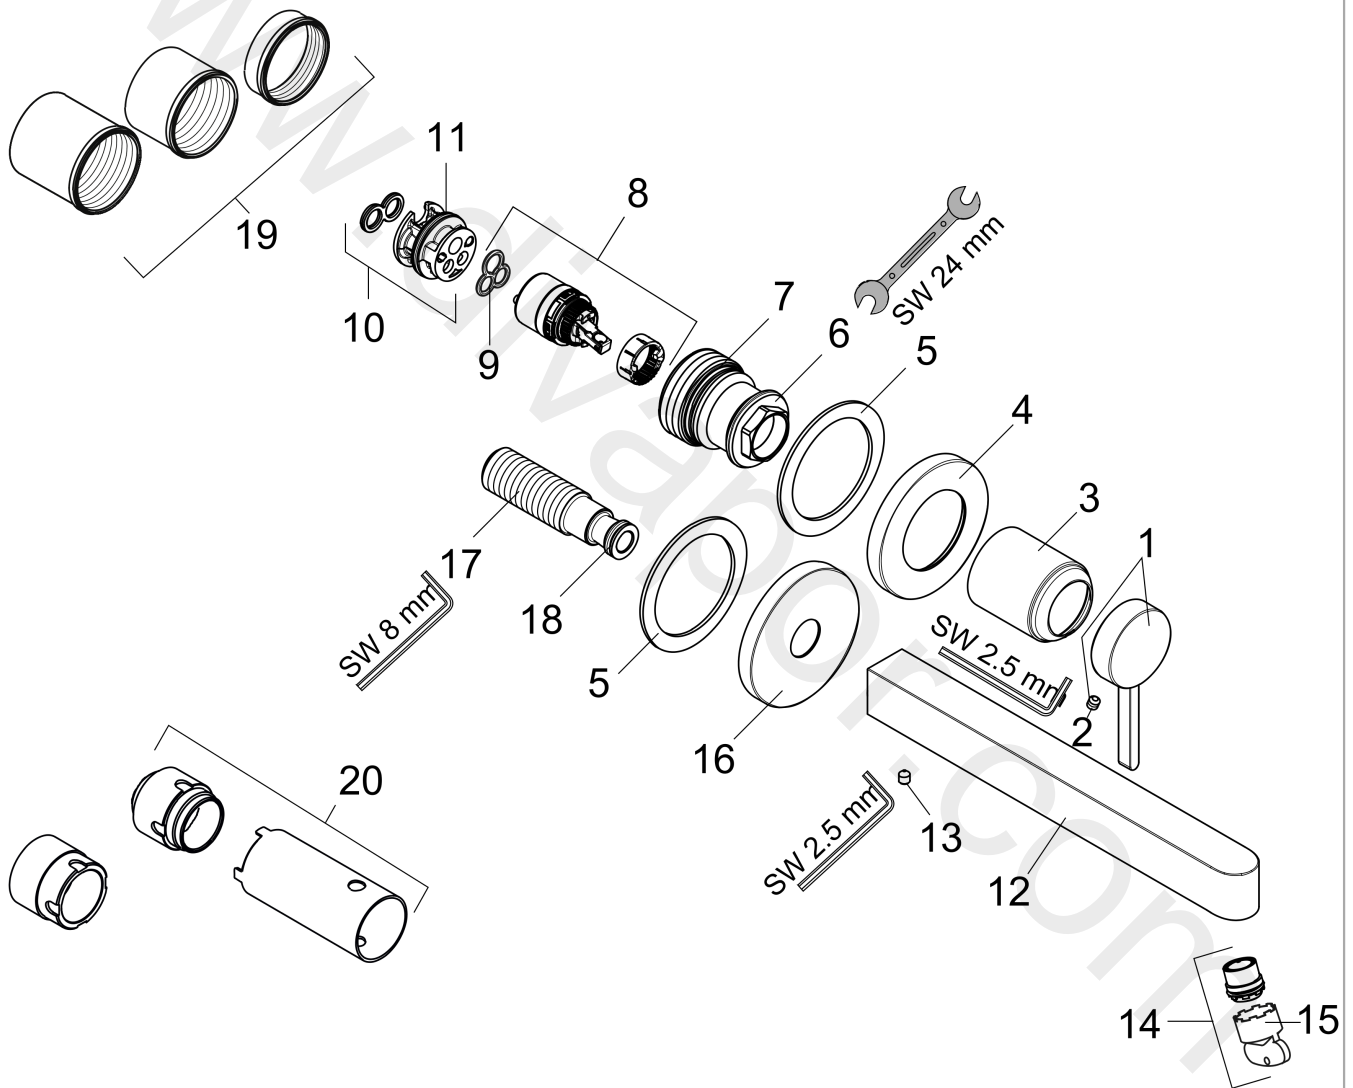

Finoris

Single lever basin mixer for concealed installation wall-mounted with spout 22,8 cm

Finish: **Matt White** Article Number: **76050701**

Description

product features

- projection: 228 mm
- handle variant: lever handle
- spray type: normal spray
- maximum flow rate at 3 bar: 4,5 l/min
- ceramic cartridge
- suitable for continuous flow water heaters
- connection type: basic set
- connection dimension: DN15
- handle can be positioned on the right or left, depending on the basic set installation

Technology

Design awards

reddot winner 2021

Product image

Finoris

Single lever basin mixer for concealed installation wall-mounted with spout 22,8 cm

Finish: **Matt White** Article Number: **76050701**

Exploded Drawing

Year of production: >11/21

Finoris**Single lever basin mixer for concealed installation wall-mounted with spout 22,8 cm**Finish: **Matt White** Article Number: **76050701****Spare part list**

Year of production: >11/21

Pos.	Description	Article Number	Price	PU
1	handle	93986700	£ 76,00	1
2	hollow set screw M5x5	98446000	£ 3,30	1
3	sleeve	93989700	£ 51,00	1
4	escutcheon for handle	93988700	£ 96,00	1
5	washer	97600000	£ 13,30	1
6	nut	94752000	£ 35,00	1
7	O-ring 34x2	98383000	£ 6,10	1
8	cartridge, assy	93760000	£ 96,00	1
9	seal	93383000	£ 13,30	1
10	adapter for cartridge	95634000	£ 13,30	1
11	O-ring 26x2	98147000	£ 3,30	1
12	spout 225 mm	93985700	£ 142,00	1
13	hollow set screw M5x6	97768000	£ 3,30	1
14	spray former	93973000	£ 25,00	1
15	special tool	98987000	£ 9,00	1
16	escutcheon for spout	93987700	£ 118,00	1
17	connecting thread G½	95626000	£ 43,00	1
18	O-ring 13x2	98128000	£ 3,30	1
19	fixing set	97971000	£ 43,00	1
20	extension set 25 mm for 13622180	31971000	£ 169,00	1