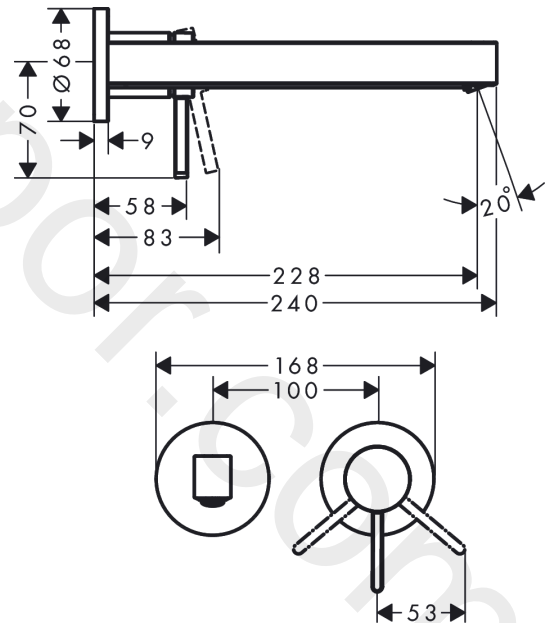

#### product features

- consists of: single lever basin mixer for concealed installation wall-mounted, waste set
- projection: 228 mm
- handle variant: lever handle
- spray type: laminar spray
- maximum flow rate at 3 bar: 5 l/min
- ceramic cartridge
- suitable for continuous flow water heaters
- non-closing waste set
- material waste set: metal
- connection type: basic set
- connection dimension: DN15
- handle can be positioned on the right or left, depending on the basic set installation
- EU taxonomy: max. 6 l/min - Substantial Contribution (SC) possible

### Scale drawing

**Finoris**

**Single lever basin mixer for concealed installation wall-mounted with spout 22,8 cm**

Finish: **Matt White** Article Number: **76050700**

**Flowchart**

**Finoris**

Single lever basin mixer for concealed installation wall-mounted with spout 22,8 cm

Year of production: &gt;06/21

Pos.	Description	Article Number	Price	PU
1	handle	93986700	£ 76,00	1
2	hollow set screw M5x5	98446000	£ 3,30	1
3	sleeve	93989700	£ 51,00	1
4	escutcheon for handle	93988700	£ 96,00	1
5	washer	97600000	£ 13,30	1
6	nut	94752000	£ 35,00	1
7	O-ring 34x2	98383000	£ 6,10	1
8	cartridge, assy	93760000	£ 96,00	1
9	seal	98865000	£ 35,00	1
10	adapter for cartridge	95634000	£ 13,30	1
11	O-ring 26x2	98147000	£ 3,30	1
12	spout 225 mm	93985700	£ 142,00	1
13	spray former	93973000	£ 25,00	1
14	special tool	98987000	£ 9,00	1
15	hollow set screw M5x6	97768000	£ 3,30	1
16	escutcheon for spout	93987700	£ 118,00	1
17	connecting thread G½	95626000	£ 43,00	1
18	O-ring 13x2	98128000	£ 3,30	1
19	fixing set	97971000	£ 43,00	1
20	extension set 25 mm for 13622180	31971000	£ 169,00	1
a	waste	50001700	£ 99,36	1