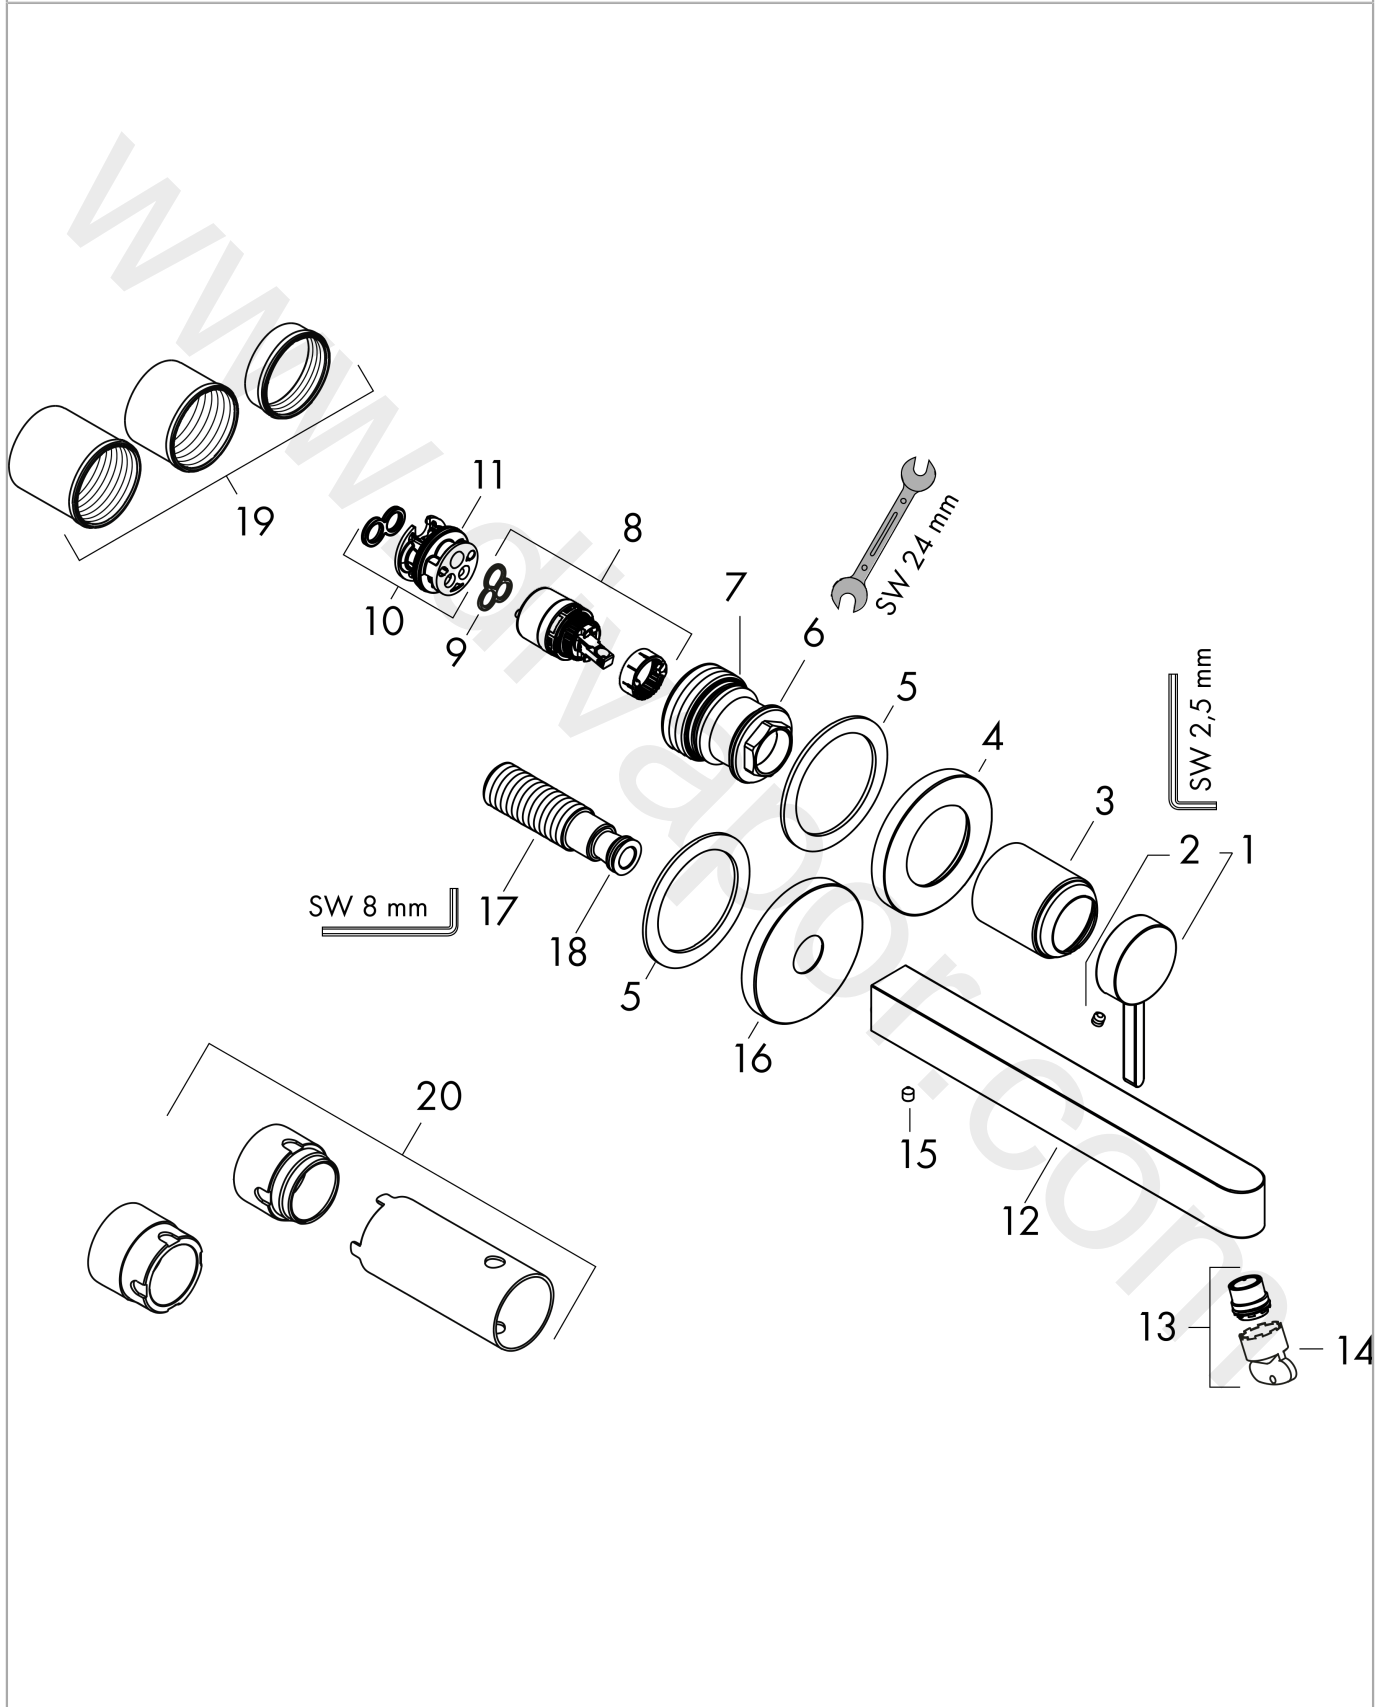

#### product features

- consists of: single lever basin mixer for concealed installation wall-mounted, waste set
- projection: 228 mm
- handle variant: lever handle
- spray type: laminar spray
- maximum flow rate at 3 bar: 5 l/min
- ceramic cartridge
- suitable for continuous flow water heaters
- non-closing waste set
- material waste set: metal
- connection type: basic set
- connection dimension: DN15
- handle can be positioned on the right or left, depending on the basic set installation
- EU taxonomy: max. 6 l/min - Substantial Contribution (SC) possible

### Scale drawing

**Finoris**

**Single lever basin mixer for concealed installation wall-mounted with spout 22,8 cm**

Finish: **Matt White** Article Number: **76050700**

**Flowchart**

**Finoris**

Single lever basin mixer for concealed installation wall-mounted with spout 22,8 cm

Finish: **Matt White** Article Number: **76050700**

**Exploded Drawing**

Year of production: >06/21

**Finoris****Single lever basin mixer for concealed installation wall-mounted with spout 22,8 cm**Finish: **Matt White** Article Number: **76050700****Spare part list**

Year of production: &gt;06/21

Pos.	Description	Article Number	Price	PU
1	handle	93986700	£ 76,00	1
2	hollow set screw M5x5	98446000	£ 3,30	1
3	sleeve	93989700	£ 51,00	1
4	escutcheon for handle	93988700	£ 96,00	1
5	washer	97600000	£ 13,30	1
6	nut	94752000	£ 35,00	1
7	O-ring 34x2	98383000	£ 6,10	1
8	cartridge, assy	93760000	£ 96,00	1
9	seal	98865000	£ 35,00	1
10	adapter for cartridge	95634000	£ 13,30	1
11	O-ring 26x2	98147000	£ 3,30	1
12	spout 225 mm	93985700	£ 142,00	1
13	spray former	93973000	£ 25,00	1
14	special tool	98987000	£ 9,00	1
15	hollow set screw M5x6	97768000	£ 3,30	1
16	escutcheon for spout	93987700	£ 118,00	1
17	connecting thread G½	95626000	£ 43,00	1
18	O-ring 13x2	98128000	£ 3,30	1
19	fixing set	97971000	£ 43,00	1
20	extension set 25 mm for 13622180	31971000	£ 169,00	1
a	waste	50001700	£ 99,36	1