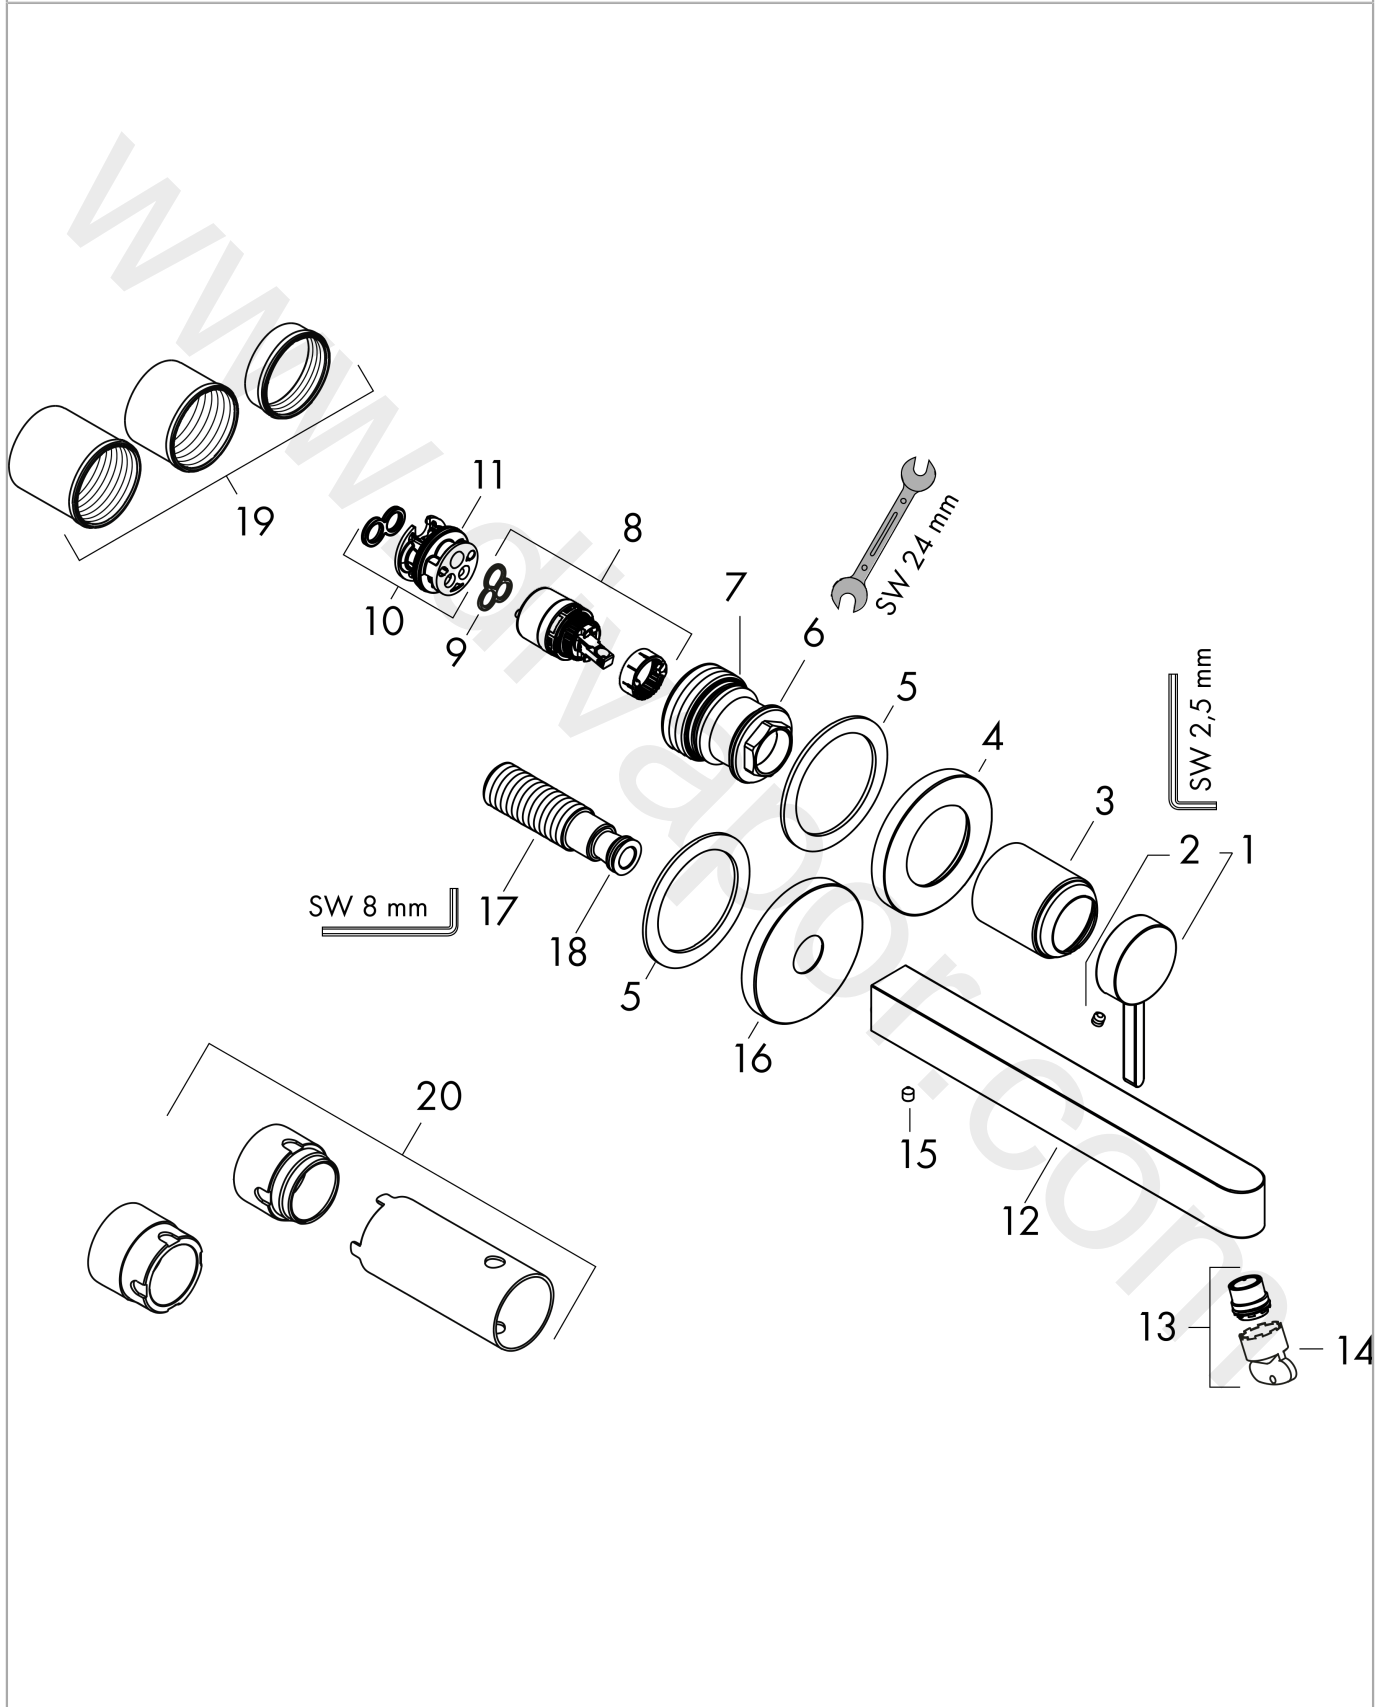

#### product features

- consists of: single lever basin mixer for concealed installation wall-mounted, waste set
- projection: 228 mm
- handle variant: lever handle
- spray type: laminar spray
- maximum flow rate at 3 bar: 5 l/min
- ceramic cartridge
- suitable for continuous flow water heaters
- non-closing waste set
- material waste set: metal
- connection type: basic set
- connection dimension: DN15
- handle can be positioned on the right or left, depending on the basic set installation

### Scale drawing

**Finoris**

**Single lever basin mixer for concealed installation wall-mounted with spout 22,8 cm**

Finish: **Matt Black** Article Number: **76050677**

**Flowchart**

www.divapor.com

**Finoris**

Single lever basin mixer for concealed installation wall-mounted with spout 22,8 cm

Finish: **Matt Black** Article Number: **76050677**

**Exploded Drawing**

Year of production: >07/21

**Finoris****Single lever basin mixer for concealed installation wall-mounted with spout 22,8 cm**Finish: **Matt Black** Article Number: **76050677****Spare part list**

Year of production: &gt;07/21

Pos.	Description	Article Number	Price	PU
1	handle	93986670	£ 76,00	1
2	hollow set screw M5x5	98446000	£ 3,30	1
3	sleeve	93989670	£ 51,00	1
4	escutcheon for handle	93988670	£ 96,00	1
5	washer	97600000	£ 13,30	1
6	nut	94752000	£ 35,00	1
7	O-ring 34x2	98383000	£ 6,10	1
8	cartridge, assy	93760000	£ 96,00	1
9	seal	93383000	£ 13,30	1
10	adapter for cartridge	95634000	£ 13,30	1
11	O-ring 26x2	98147000	£ 3,30	1
12	spout 225 mm	93985670	£ 142,00	1
13	spray former	93973000	£ 25,00	1
14	special tool	98987000	£ 9,00	1
15	hollow set screw M5x6	97768000	£ 3,30	1
16	escutcheon for spout	93987670	£ 118,00	1
17	connecting thread G½	95626000	£ 43,00	1
18	O-ring 13x2	98128000	£ 3,30	1
19	fixing set	97971000	£ 43,00	1
20	extension set 25 mm for 13622180	31971000	£ 169,00	1
a	base body	13622180	£ 355,00	1
b	adapter for exchanged connections	93819000	£ 173,00	1
c	waste	50001670	£ 99,36	1