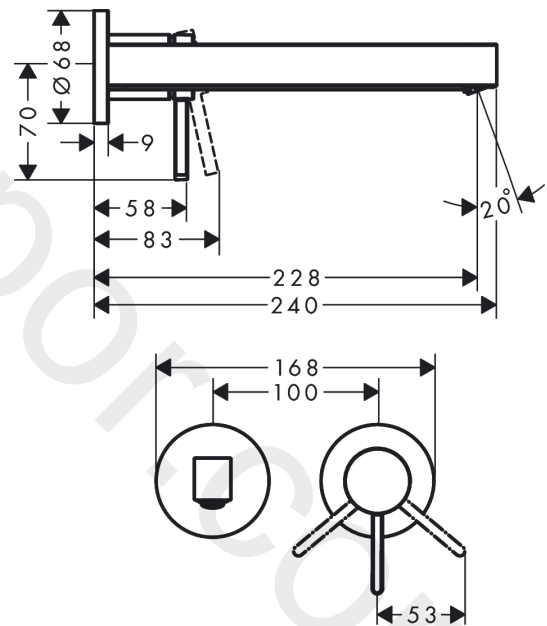

#### product features

- consists of: single lever basin mixer for concealed installation wall-mounted, waste set
- projection: 228 mm
- handle variant: lever handle
- spray type: laminar spray
- maximum flow rate at 3 bar: 5 l/min
- ceramic cartridge
- suitable for continuous flow water heaters
- non-closing waste set
- material waste set: metal
- connection type: basic set
- connection dimension: DN15
- handle can be positioned on the right or left, depending on the basic set installation

### Scale drawing

**Finoris**

**Single lever basin mixer for concealed installation wall-mounted with spout 22,8 cm**

Finish: **Matt Black** Article Number: **76050677**

**Flowchart**

www.divapor.com

**Finoris**

Year of production: &gt;07/21

Pos.	Description	Article Number	Price	PU
1	handle	93986670	£ 76,00	1
2	hollow set screw M5x5	98446000	£ 3,30	1
3	sleeve	93989670	£ 51,00	1
4	escutcheon for handle	93988670	£ 96,00	1
5	washer	97600000	£ 13,30	1
6	nut	94752000	£ 35,00	1
7	O-ring 34x2	98383000	£ 6,10	1
8	cartridge, assy	93760000	£ 96,00	1
9	seal	93383000	£ 13,30	1
10	adapter for cartridge	95634000	£ 13,30	1
11	O-ring 26x2	98147000	£ 3,30	1
12	spout 225 mm	93985670	£ 142,00	1
13	spray former	93973000	£ 25,00	1
14	special tool	98987000	£ 9,00	1
15	hollow set screw M5x6	97768000	£ 3,30	1
16	escutcheon for spout	93987670	£ 118,00	1
17	connecting thread G½	95626000	£ 43,00	1
18	O-ring 13x2	98128000	£ 3,30	1
19	fixing set	97971000	£ 43,00	1
20	extension set 25 mm for 13622180	31971000	£ 169,00	1
a	base body	13622180	£ 355,00	1
b	adapter for exchanged connections	93819000	£ 173,00	1
c	waste	50001670	£ 99,36	1