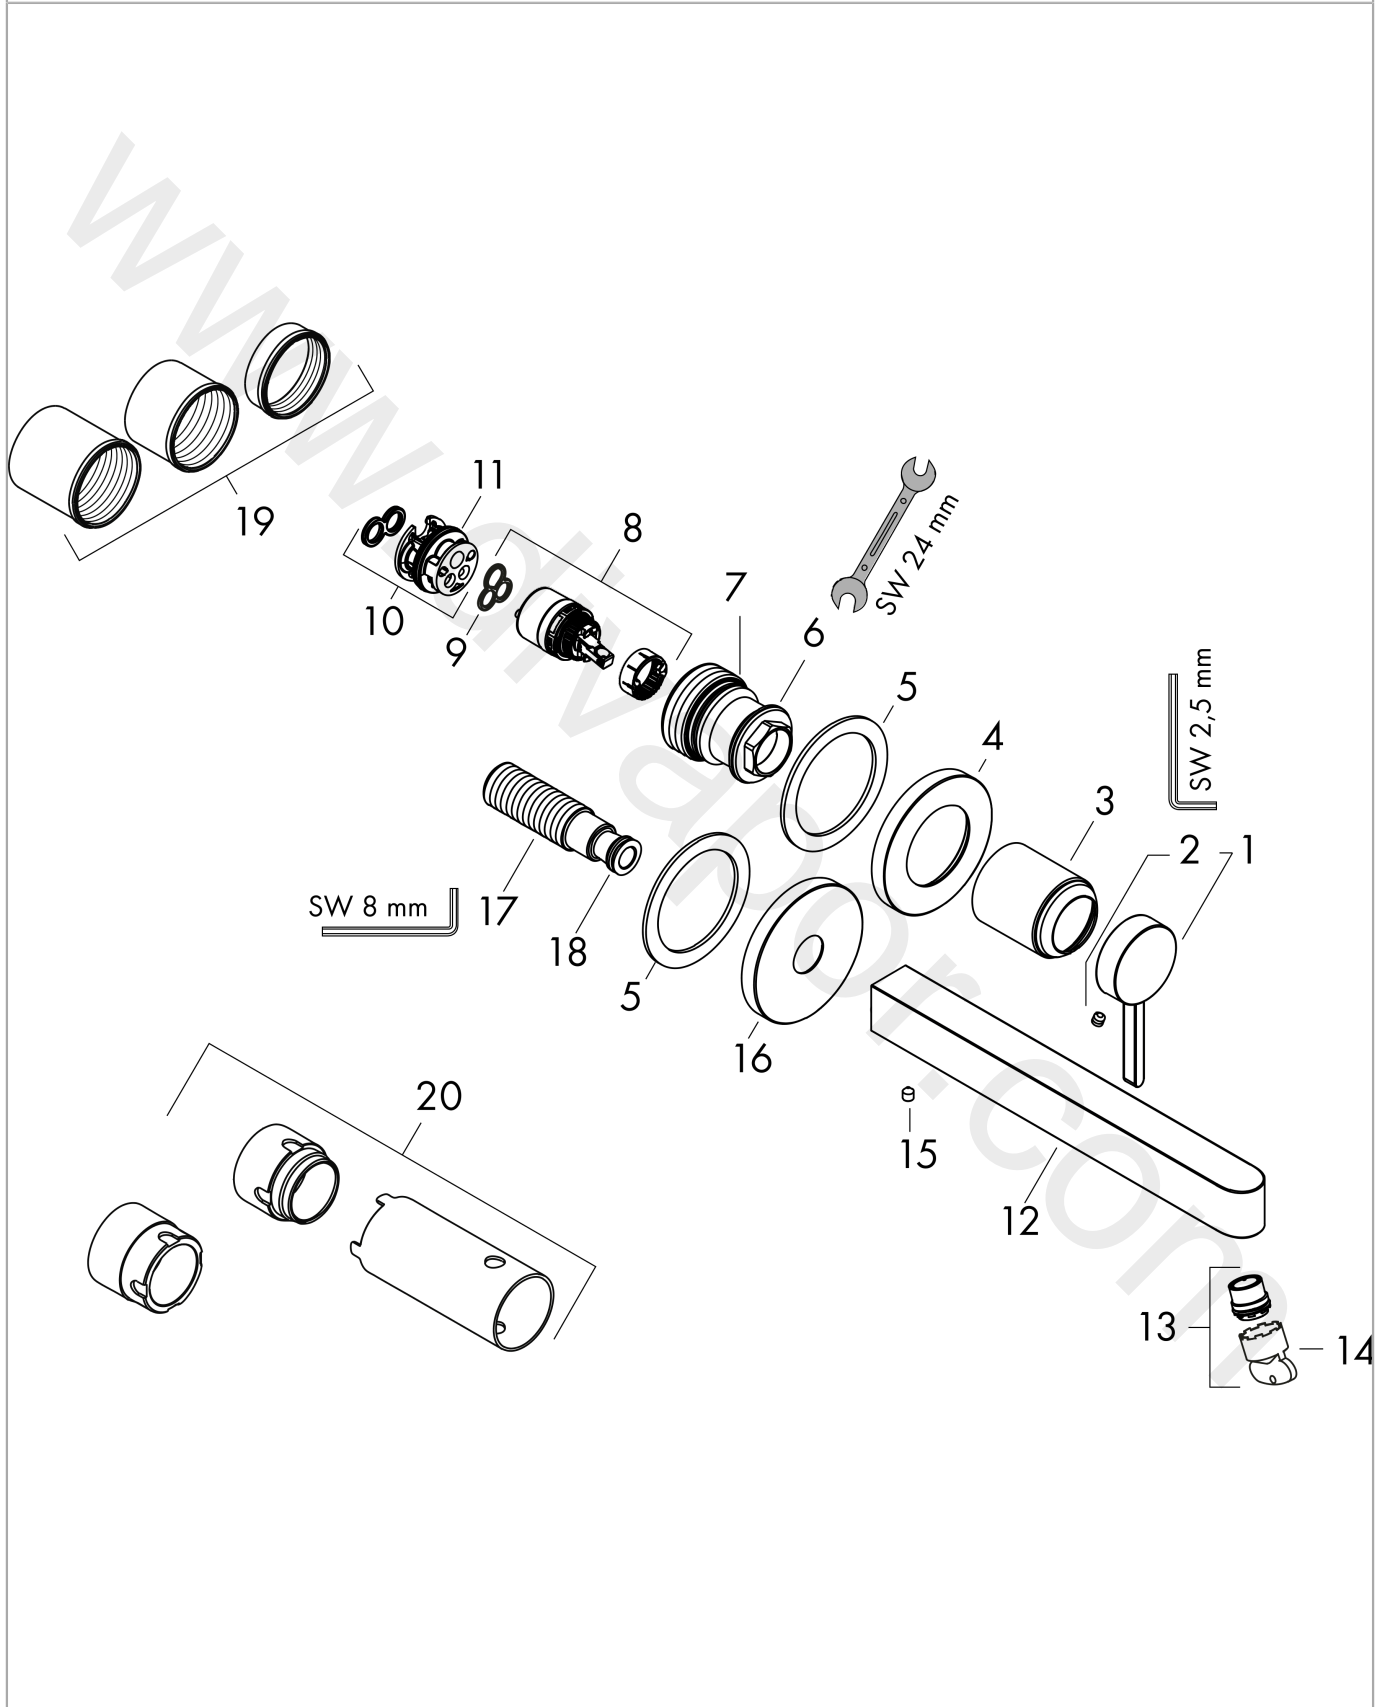

#### product features

- consists of: single lever basin mixer for concealed installation wall-mounted, waste set
- projection: 228 mm
- handle variant: lever handle
- spray type: laminar spray
- maximum flow rate at 3 bar: 5 l/min
- ceramic cartridge
- suitable for continuous flow water heaters
- non-closing waste set
- material waste set: metal
- connection type: basic set
- connection dimension: DN15
- handle can be positioned on the right or left, depending on the basic set installation

### Scale drawing

**Finoris**

**Single lever basin mixer for concealed installation wall-mounted with spout 22,8 cm**

Finish: **Chrome** Article Number: **76050007**

**Flowchart**

www.divapor.com

**Finoris**

**Single lever basin mixer for concealed installation wall-mounted with spout 22,8 cm**

Finish: **Chrome** Article Number: **76050007**

**Exploded Drawing**

Year of production: >07/21

### Spare part list

Year of production: >07/21

Pos.	Description	Article Number	Price	PU
1	handle	93986000	£ 51,00	1
2	hollow set screw M5x5	98446000	£ 3,30	1
3	sleeve	93989000	£ 35,00	1
4	escutcheon for handle	93988000	£ 64,00	1
5	washer	97600000	£ 13,30	1
6	nut	94752000	£ 35,00	1
7	O-ring 34x2	98383000	£ 6,10	1
8	cartridge, assy	93760000	£ 96,00	1
9	seal	93383000	£ 13,30	1
10	adapter for cartridge	95634000	£ 13,30	1
11	O-ring 26x2	98147000	£ 3,30	1
12	spout 225 mm	93985000	£ 96,00	1
13	spray former	93973000	£ 25,00	1
14	special tool	98987000	£ 9,00	1
15	hollow set screw M5x6	97768000	£ 3,30	1
16	escutcheon for spout	93987000	£ 79,00	1
17	connecting thread G½	95626000	£ 43,00	1
18	O-ring 13x2	98128000	£ 3,30	1
19	fixing set	97971000	£ 43,00	1
20	extension set 25 mm for 13622180	31971000	£ 169,00	1
a	base body	13622180	£ 355,00	1
b	adapter for exchanged connections	93819000	£ 173,00	1
c	waste	50001000	£ 71,00	1