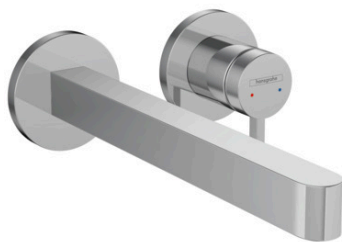

## Finoris

Single lever basin mixer for concealed installation wall-mounted with spout 22,8 cm

Finish: **Chrome** Article Number: **76050007**

#### product features

- consists of: single lever basin mixer for concealed installation wall-mounted, waste set
- projection: 228 mm
- handle variant: lever handle
- spray type: laminar spray
- maximum flow rate at 3 bar: 5 l/min
- ceramic cartridge
- suitable for continuous flow water heaters
- non-closing waste set
- material waste set: metal
- connection type: basic set
- connection dimension: DN15
- handle can be positioned on the right or left, depending on the basic set installation

### Scale drawing

**Finoris**

**Single lever basin mixer for concealed installation wall-mounted with spout 22,8 cm**

Finish: **Chrome** Article Number: **76050007**

**Flowchart**

www.divapor.com

**Finoris**

**Single lever basin mixer for concealed installation wall-mounted with spout 22,8 cm**

Finish: **Chrome** Article Number: **76050007**

**Exploded Drawing**

Year of production: >07/21