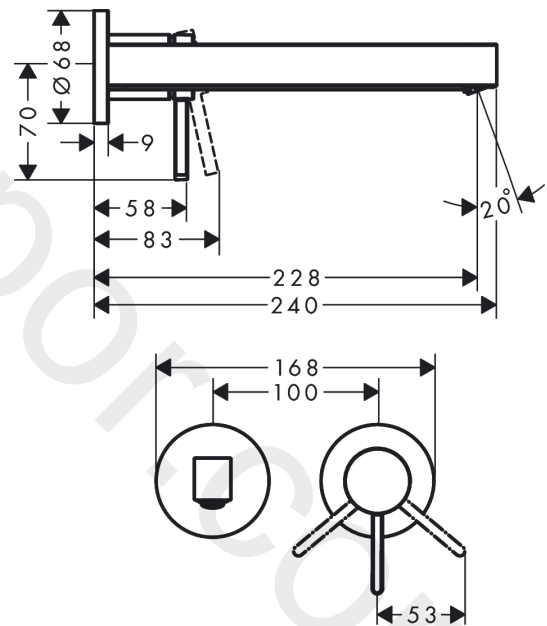

#### product features

- consists of: single lever basin mixer for concealed installation wall-mounted, waste set
- projection: 228 mm
- handle variant: lever handle
- spray type: laminar spray
- maximum flow rate at 3 bar: 5 l/min
- ceramic cartridge
- suitable for continuous flow water heaters
- non-closing waste set
- material waste set: metal
- connection type: basic set
- connection dimension: DN15
- handle can be positioned on the right or left, depending on the basic set installation

### Scale drawing

**Finoris**

**Single lever basin mixer for concealed installation wall-mounted with spout 22,8 cm**

Finish: **Chrome** Article Number: **76050007**

**Flowchart**

www.divapor.com

**Finoris**

**Single lever basin mixer for concealed installation wall-mounted with spout 22,8 cm**

Finish: **Chrome** Article Number: **76050007**

**Exploded Drawing**

Year of production: >07/21