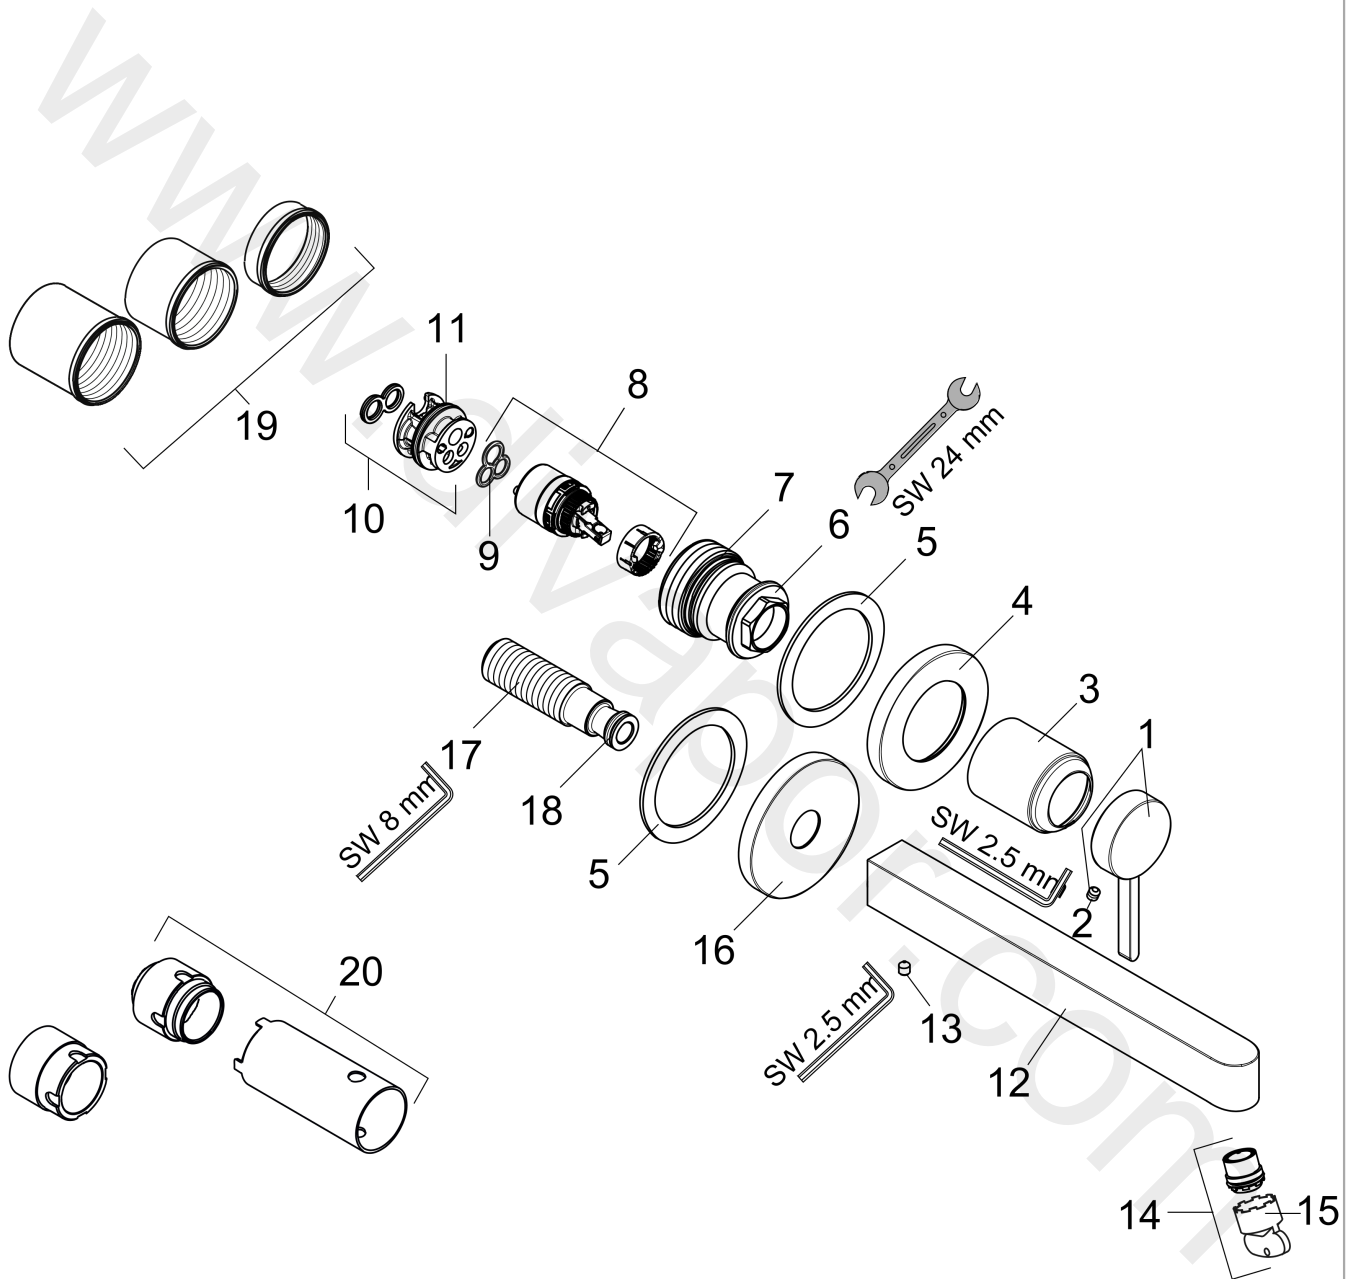

Finoris

Single lever basin mixer for concealed installation wall-mounted with spout 22,8 cm

Finish: **Chrome** Article Number: **76050001**

Description

product features

- projection: 228 mm
- handle variant: lever handle
- spray type: normal spray
- maximum flow rate at 3 bar: 4,5 l/min
- ceramic cartridge
- suitable for continuous flow water heaters
- connection type: basic set
- connection dimension: DN15
- handle can be positioned on the right or left, depending on the basic set installation

Technology

Design awards

reddot winner 2021

Product image

Finoris

Single lever basin mixer for concealed installation wall-mounted with spout 22,8 cm

Finish: **Chrome** Article Number: **76050001**

Exploded Drawing

Year of production: >11/21

Finoris

Single lever basin mixer for concealed installation wall-mounted with spout 22,8 cm

Finish: **Chrome** Article Number: **76050001**

Spare part list

Year of production: >11/21

Pos.	Description	Article Number	Price	PU
1	handle	93986000	£ 51,00	1
2	hollow set screw M5x5	98446000	£ 3,30	1
3	sleeve	93989000	£ 35,00	1
4	escutcheon for handle	93988000	£ 64,00	1
5	washer	97600000	£ 13,30	1
6	nut	94752000	£ 35,00	1
7	O-ring 34x2	98383000	£ 6,10	1
8	cartridge, assy	93760000	£ 96,00	1
9	seal	93383000	£ 13,30	1
10	adapter for cartridge	95634000	£ 13,30	1
11	O-ring 26x2	98147000	£ 3,30	1
12	spout 225 mm	93985000	£ 96,00	1
13	hollow set screw M5x6	97768000	£ 3,30	1
14	spray former	93973000	£ 25,00	1
15	special tool	98987000	£ 9,00	1
16	escutcheon for spout	93987000	£ 79,00	1
17	connecting thread G½	95626000	£ 43,00	1
18	O-ring 13x2	98128000	£ 3,30	1
19	fixing set	97971000	£ 43,00	1
20	extension set 25 mm for 13622180	31971000	£ 169,00	1