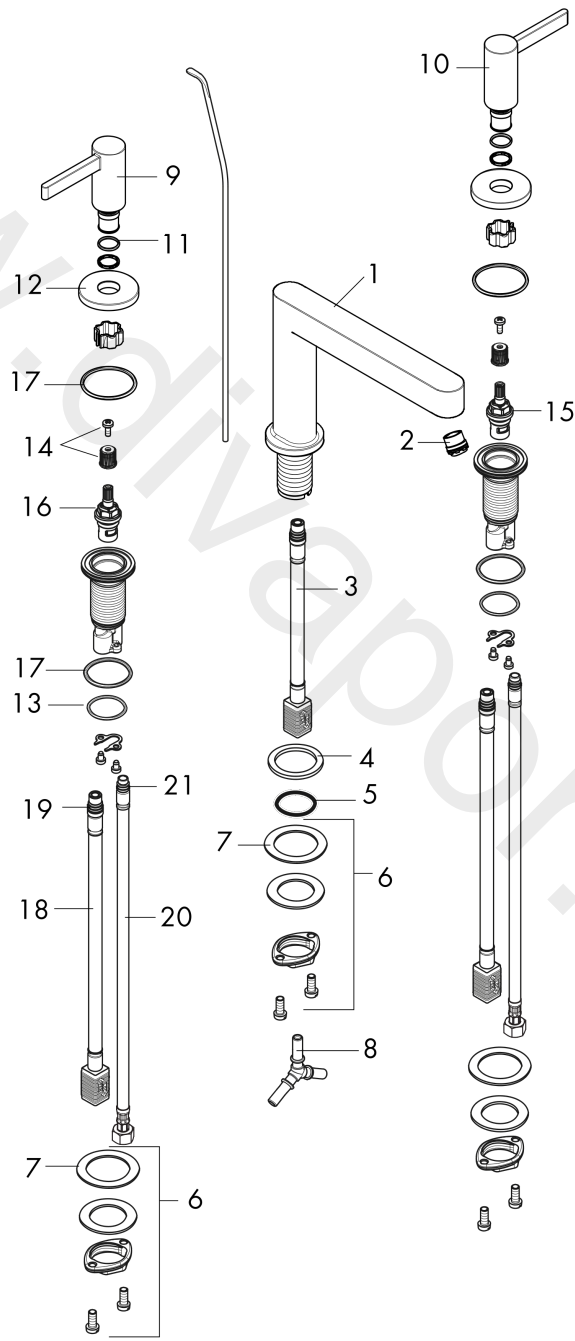

Finoris

3-hole basin mixer 160 without waste set

Finish: **Brushed Nickel** Article Number: **76034821**

Description

product features

- ComfortZone 160
- projection: 169 mm
- handle variant: lever handle
- spray type: laminar spray
- maximum flow rate at 3 bar: 4,5 l/min
- ceramic valves hot/cold 90°
- suitable for continuous flow water heaters
- connection type: G 3/8 compression
- connection dimension: DN15

Technology

Design awards

reddot winner 2021

Product image

Finoris
3-hole basin mixer 160 without waste set
 Finish: **Brushed Nickel** Article Number: **76034821**

Exploded Drawing

Year of production: >11/21

Finoris**3-hole basin mixer 160 without waste set**Finish: **Brushed Nickel** Article Number: **76034821****Spare part list**

Year of production: >11/21

| Pos. | Description | Article Number | Price | PU |
|------|-----------------------------------|----------------|---------|----|
| 2 | spray former | 93973000 | £ 25,00 | 1 |
| 3 | connection hose 200 mm M10x1 | 92913000 | £ 51,00 | 1 |
| 4 | flat seal | 98749000 | £ 6,10 | 1 |
| 5 | O-ring 26x4 | 92191000 | - | 1 |
| 6 | fixing set (Ø 28) | 92909000 | £ 43,00 | 1 |
| 7 | lever collar | 97548000 | £ 3,30 | 1 |
| 8 | hose connection angel | 92905000 | £ 43,00 | 1 |
| 9 | handle for hot water | 93969820 | £ 96,00 | 1 |
| 10 | handle for cold water | 93970820 | £ 96,00 | 1 |
| 11 | O-Ring 14x1,5 | 98201000 | £ 3,30 | 1 |
| 12 | escutcheon for handle | 92956820 | - | 1 |
| 13 | O-ring 26x2,5 | 98216000 | £ 3,30 | 1 |
| 14 | handle fixing set | 98932000 | £ 16,10 | 1 |
| 15 | shut off unit right closing | 98817000 | £ 35,00 | 1 |
| 16 | shut off unit left closing | 95366000 | £ 43,00 | 1 |
| 17 | O-ring 33x2,5 | 92907000 | £ 3,30 | 1 |
| 18 | connection hose 400 mm M10x1 | 92914000 | £ 64,00 | 1 |
| 19 | O-ring 8x1,75 | 97827000 | £ 3,30 | 1 |
| 20 | connection hose 18½" M8x0,75 3/8" | 96321001 | - | 1 |
| 21 | O-ring 7x1,5 | 98422000 | £ 3,30 | 1 |