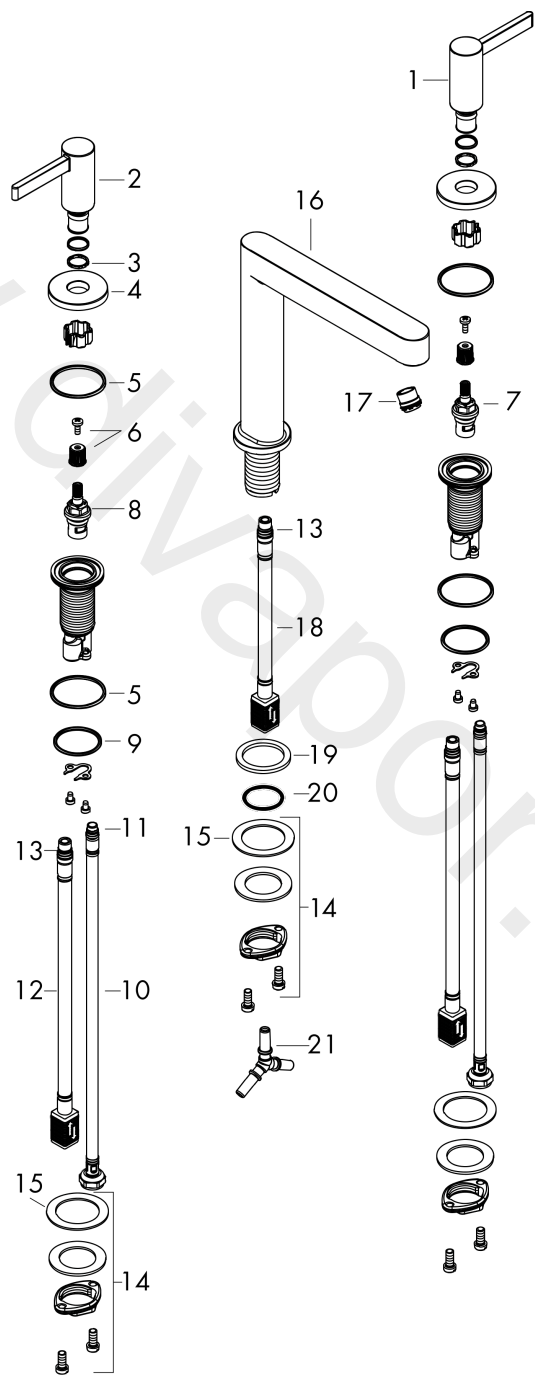

### Scale drawing

### Flowchart

**Finoris**  
**3-hole basin mixer 160 with push-open waste set**  
 Finish: **Matt White** Article Number: **76034707**

**Exploded Drawing**

Year of production: >07/21

## Finoris

3-hole basin mixer 160 with push-open waste set

Finish: **Matt White** Article Number: **76034707**

### Spare part list

Year of production: >07/21

Pos.	Description	Article Number	Price	PU
1	handle for hot water	93969700	-	1
2	handle for cold water	93970700	-	1
3	O-Ring 14x1,5	98201000	£ 3,30	1
4	escutcheon for handle	92956700	£ 51,00	1
5	O-ring 26x2,5	98216000	£ 3,30	1
6	handle fixing set	98932000	£ 16,10	1
7	shut off unit right closing	98817000	£ 35,00	1
8	shut off unit left closing	95366000	£ 43,00	1
9	O-ring 33x2,5	92907000	£ 3,30	1
10	connection hose 450 mm G½	93020000	£ 35,00	1
11	O-ring 6,6x1,6	93019000	£ 3,30	1
12	connection hose 400 mm M10x1	92914000	£ 64,00	1
13	O-ring 8x1,75	97827000	£ 3,30	1
14	fixing set (Ø 28)	92909000	£ 43,00	1
15	lever collar	97548000	£ 3,30	1
16	spout cpl.	93972700	£ 420,00	1
17	spray former	93973000	£ 25,00	1
18	connection hose 200 mm M10x1	92913000	£ 51,00	1
19	flat seal	98749000	£ 6,10	1
20	O-ring 26x4	92191000	-	1
21	hose connection angel	92905000	£ 43,00	1
a	-	50100007	-	1