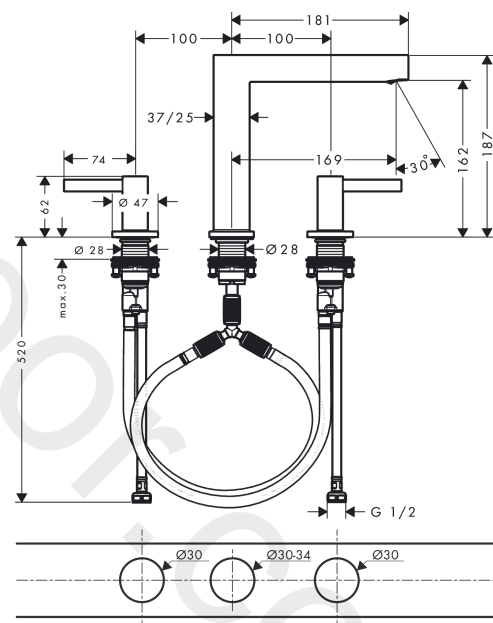

#### product features

- consists of: 3-hole basin mixer, waste set
- ComfortZone 160
- projection: 169 mm
- spout height: 162 mm
- handle variant: lever handle
- spray type: laminar spray
- ceramic valves hot/cold 90°
- suitable for continuous flow water heaters
- push-open waste set G 1 1/4
- material waste set: metal
- connection type: G 1/2 connections
- connection dimension: DN15

### Scale drawing

### Flowchart

**Finoris**  
**3-hole basin mixer 160 with push-open waste set**  
 Finish: **Matt White** Article Number: **76034707**

**Exploded Drawing**

Year of production: >07/21

### Spare part list

Year of production: >07/21

Pos.	Description	Article Number	Price	PU
1	handle for hot water	93969700	-	1
2	handle for cold water	93970700	-	1
3	O-Ring 14x1,5	98201000	£ 3,30	1
4	escutcheon for handle	92956700	£ 51,00	1
5	O-ring 26x2,5	98216000	£ 3,30	1
6	handle fixing set	98932000	£ 16,10	1
7	shut off unit right closing	98817000	£ 35,00	1
8	shut off unit left closing	95366000	£ 43,00	1
9	O-ring 33x2,5	92907000	£ 3,30	1
10	connection hose 450 mm G½	93020000	£ 35,00	1
11	O-ring 6,6x1,6	93019000	£ 3,30	1
12	connection hose 400 mm M10x1	92914000	£ 64,00	1
13	O-ring 8x1,75	97827000	£ 3,30	1
14	fixing set (Ø 28)	92909000	£ 43,00	1
15	lever collar	97548000	£ 3,30	1
16	spout cpl.	93972700	£ 420,00	1
17	spray former	93973000	£ 25,00	1
18	connection hose 200 mm M10x1	92913000	£ 51,00	1
19	flat seal	98749000	£ 6,10	1
20	O-ring 26x4	92191000	-	1
21	hose connection angel	92905000	£ 43,00	1
a	-	50100007	-	1