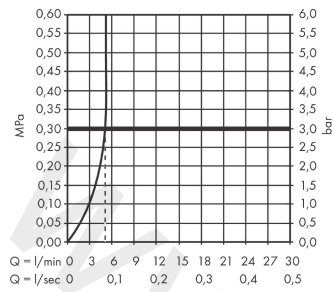

**Finoris**  
**3-hole basin mixer 160 with push-open waste set**  
 Finish: **Matt White** Article Number: **76034700**

**Flowchart**

www.divapor.com

**Finoris**  
**3-hole basin mixer 160 with push-open waste set**  
 Finish: **Matt White** Article Number: **76034700**