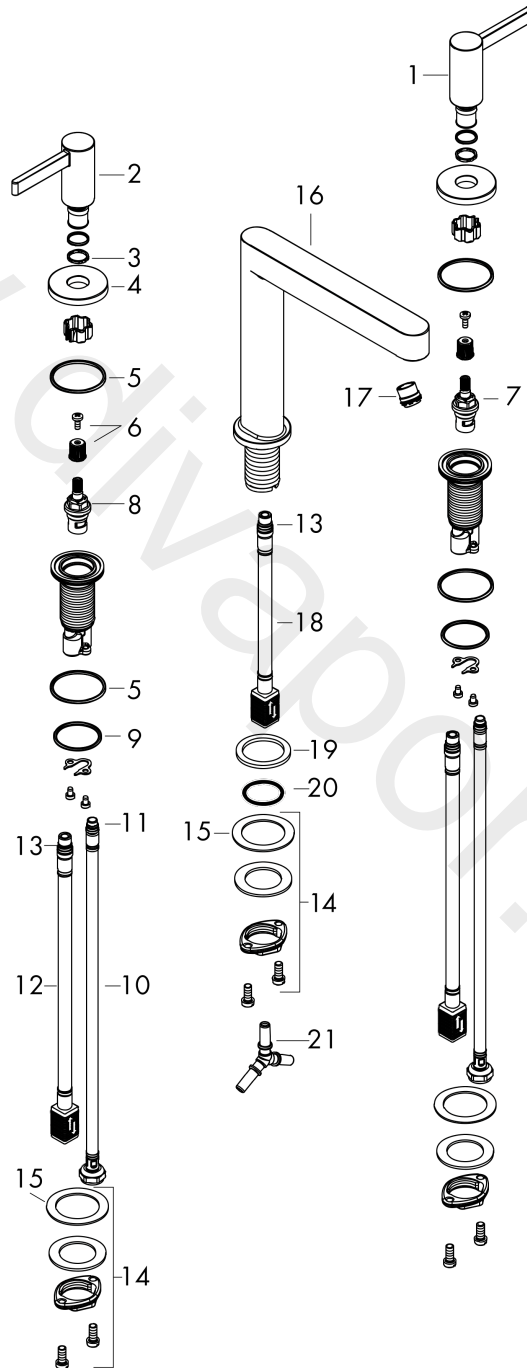

**Finoris**  
**3-hole basin mixer 160 with push-open waste set**  
 Finish: **Matt White** Article Number: **76034700**

**Flowchart**

www.divapor.com

**Finoris**  
**3-hole basin mixer 160 with push-open waste set**  
 Finish: **Matt White** Article Number: **76034700**

**Exploded Drawing**

Year of production: >07/21

## Finoris

**3-hole basin mixer 160 with push-open waste set**

Finish: **Matt White** Article Number: **76034700**

### Spare part list

Year of production: >07/21

Pos.	Description	Article Number	Price	PU
1	handle for cold water	93970700	-	1
2	handle for hot water	93969700	-	1
3	O-Ring 14x1,5	98201000	£ 3,30	1
4	escutcheon for handle	92956700	£ 51,00	1
5	O-ring 26x2,5	98216000	£ 3,30	1
6	handle fixing set	98932000	£ 16,10	1
7	shut off unit left closing	95366000	£ 43,00	1
8	shut off unit right closing	98817000	£ 35,00	1
9	O-ring 33x2,5	92907000	£ 3,30	1
10	connection hose 450 mm M8x0,75 G3/8	97206000	£ 35,00	1
11	O-ring 6,6x1,6	93019000	£ 3,30	1
12	connection hose 400 mm M10x1	92914000	£ 64,00	1
13	O-ring 7x1,5	98422000	£ 3,30	1
14	fixing set (Ø 28)	92909000	£ 43,00	1
15	lever collar	97548000	£ 3,30	1
16	spout cpl.	93972700	£ 420,00	1
17	spray former	93973000	£ 25,00	1
18	connection hose 200 mm M10x1	92913000	£ 51,00	1
19	flat seal	98749000	£ 6,10	1
20	O-ring 26x4	92191000	-	1
21	hose connection angel	92905000	£ 43,00	1
a	push-open waste set	50100700	£ 109,20	1