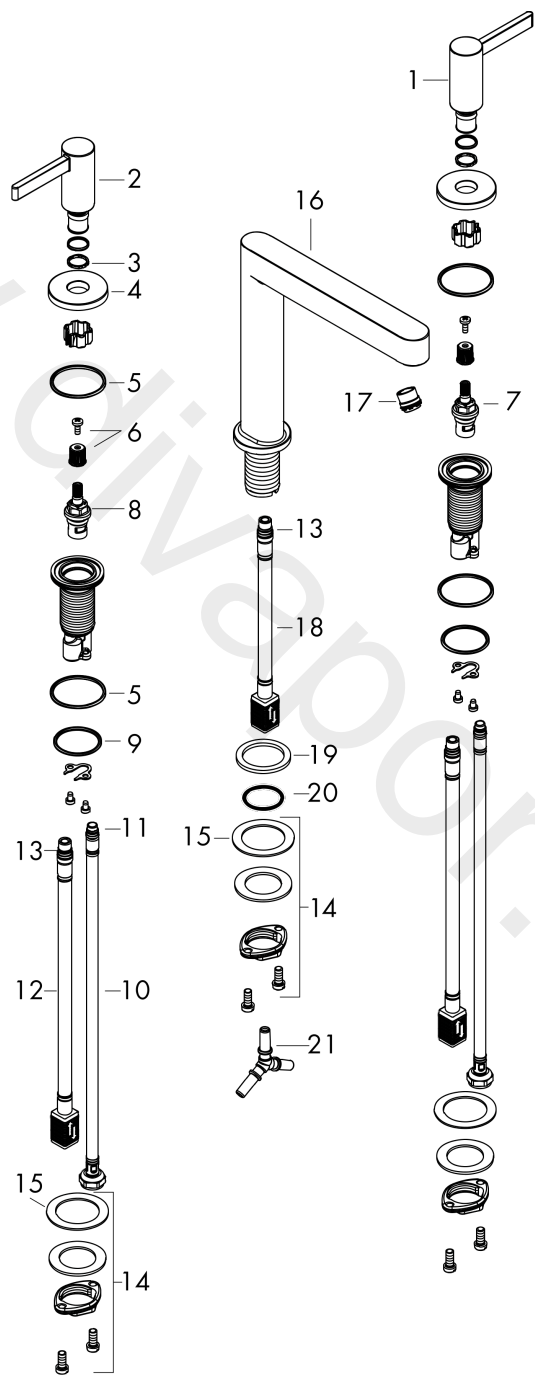

Finoris
3-hole basin mixer 160 with push-open waste set
 Finish: **Matt Black** Article Number: **76034677**

Exploded Drawing

Year of production: >07/21

Finoris

3-hole basin mixer 160 with push-open waste set

Finish: **Matt Black** Article Number: **76034677**

Spare part list

Year of production: >07/21

Pos.	Description	Article Number	Price	PU
1	handle for hot water	93969670	£ 96,00	1
2	handle for cold water	93970670	£ 96,00	1
3	O-Ring 14x1,5	98201000	£ 3,30	1
4	escutcheon for handle	92956670	£ 51,00	1
5	O-ring 26x2,5	98216000	£ 3,30	1
6	handle fixing set	98932000	£ 16,10	1
7	shut off unit left closing	95366000	£ 43,00	1
8	shut off unit right closing	98817000	£ 35,00	1
9	O-ring 33x2,5	92907000	£ 3,30	1
10	connection hose 400 mm M10x1	92914000	£ 64,00	1
11	O-ring 8x1,75	97827000	£ 3,30	1
12	connection hose 450 mm G½	93020000	£ 35,00	1
13	O-ring 6,6x1,6	93019000	£ 3,30	1
14	fixing set (Ø 28)	92909000	£ 43,00	1
15	lever collar	97548000	£ 3,30	1
16	spout cpl.	93972670	£ 420,00	1
17	spray former	93973000	£ 25,00	1
18	connection hose 200 mm M10x1	92913000	£ 51,00	1
19	flat seal	98749000	£ 6,10	1
20	O-ring 26x4	92191000	-	1
21	hose connection angel	92905000	£ 43,00	1
a	-	76033007	-	1