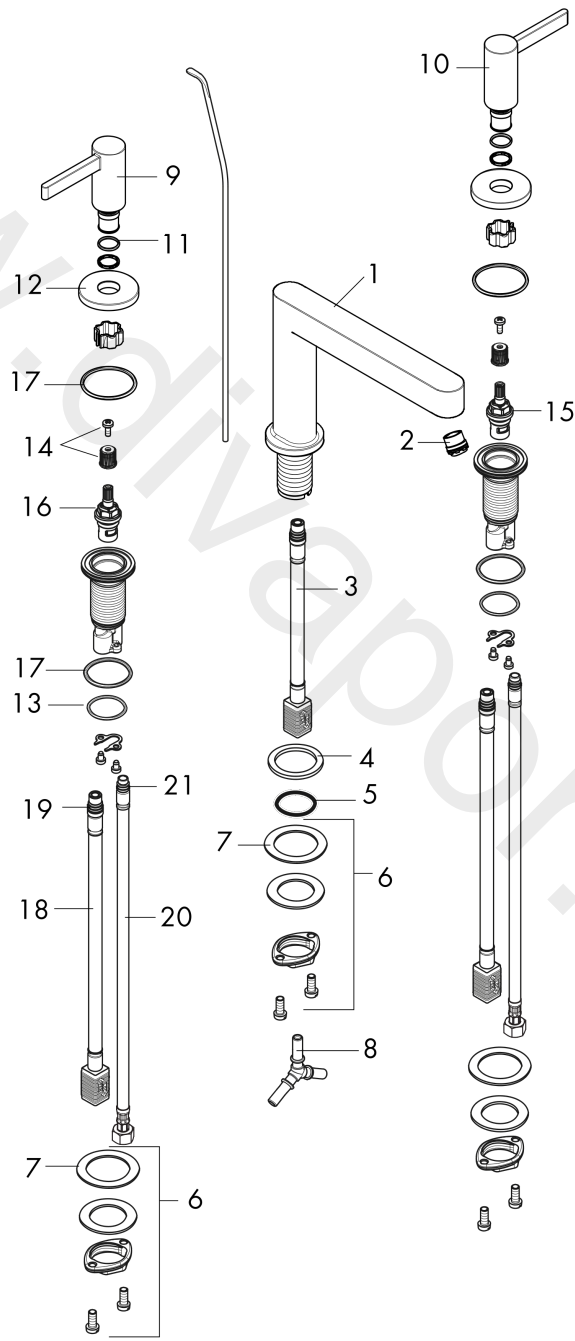

Finoris

3-hole basin mixer 160 without waste set

Finish: **Matt Black** Article Number: **76034671**

Description

product features

- ComfortZone 160
- projection: 169 mm
- handle variant: lever handle
- spray type: laminar spray
- maximum flow rate at 3 bar: 4,5 l/min
- ceramic valves hot/cold 90°
- suitable for continuous flow water heaters
- connection type: G 3/8 compression
- connection dimension: DN15

Technology

Design awards

reddot winner 2021

Product image

Finoris
3-hole basin mixer 160 without waste set
 Finish: **Matt Black** Article Number: **76034671**

Exploded Drawing

Year of production: >11/21

Finoris**3-hole basin mixer 160 without waste set**Finish: **Matt Black** Article Number: **76034671****Spare part list**

Year of production: >11/21

Pos.	Description	Article Number	Price	PU
1	spout cpl.	93972670	£ 420,00	1
2	spray former	93973000	£ 25,00	1
3	connection hose 200 mm M10x1	92913000	£ 51,00	1
4	flat seal	98749000	£ 6,10	1
5	O-ring 26x4	92191000	-	1
6	fixing set (Ø 28)	92909000	£ 43,00	1
7	lever collar	97548000	£ 3,30	1
8	hose connection angel	92905000	£ 43,00	1
9	handle for hot water	93969670	£ 96,00	1
10	handle for cold water	93970670	£ 96,00	1
11	O-Ring 14x1,5	98201000	£ 3,30	1
12	escutcheon for handle	92956670	£ 51,00	1
13	O-ring 26x2,5	98216000	£ 3,30	1
14	handle fixing set	98932000	£ 16,10	1
15	shut off unit right closing	98817000	£ 35,00	1
16	shut off unit left closing	95366000	£ 43,00	1
17	O-ring 33x2,5	92907000	£ 3,30	1
18	connection hose 400 mm M10x1	92914000	£ 64,00	1
19	O-ring 8x1,75	97827000	£ 3,30	1
20	connection hose 18½" M8x0,75 3/8"	96321001	-	1
21	O-ring 7x1,5	98422000	£ 3,30	1