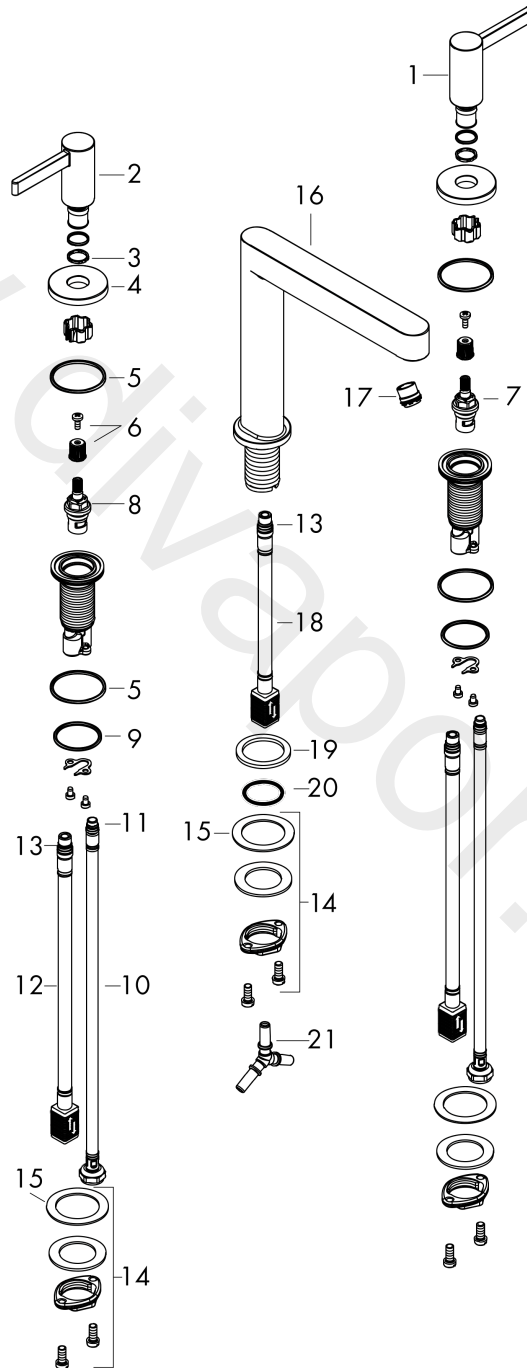

Finoris
3-hole basin mixer 160 with push-open waste set
 Finish: **Matt Black** Article Number: **76034670**

Description

product features

- consists of: 3-hole basin mixer, waste set
- ComfortZone 160
- projection: 169 mm
- spout height: 162 mm
- handle variant: lever handle
- spray type: laminar spray
- maximum flow rate at 3 bar: 5 l/min
- ceramic valves hot/cold 90°
- suitable for continuous flow water heaters
- push-open waste set G 1¼
- material waste set: metal
- connection type: G ¾ connection hose
- connection dimension: DN15
- EU taxonomy: max. 6 l/min - Substantial Contribution (SC) possible

Flowchart

www.divapor.com

Finoris
3-hole basin mixer 160 with push-open waste set
 Finish: **Matt Black** Article Number: **76034670**

Exploded Drawing

Year of production: >07/21

Finoris

3-hole basin mixer 160 with push-open waste set

Finish: **Matt Black** Article Number: **76034670**

Spare part list

Year of production: >07/21

Pos.	Description	Article Number	Price	PU
1	handle for cold water	93970670	£ 96,00	1
2	handle for hot water	93969670	£ 96,00	1
3	O-Ring 14x1,5	98201000	£ 3,30	1
4	escutcheon for handle	92956670	£ 51,00	1
5	O-ring 26x2,5	98216000	£ 3,30	1
6	handle fixing set	98932000	£ 16,10	1
7	shut off unit left closing	95366000	£ 43,00	1
8	shut off unit right closing	98817000	£ 35,00	1
9	O-ring 33x2,5	92907000	£ 3,30	1
10	connection hose 450 mm M8x0,75 G3/8	97206000	£ 35,00	1
11	O-ring 6,6x1,6	93019000	£ 3,30	1
12	connection hose 400 mm M10x1	92914000	£ 64,00	1
13	O-ring 7x1,5	98422000	£ 3,30	1
14	fixing set (Ø 28)	92909000	£ 43,00	1
15	lever collar	97548000	£ 3,30	1
16	spout cpl.	93972670	£ 420,00	1
17	spray former	93973000	£ 25,00	1
18	connection hose 200 mm M10x1	92913000	£ 51,00	1
19	flat seal	98749000	£ 6,10	1
20	O-ring 26x4	92191000	-	1
21	hose connection angel	92905000	£ 43,00	1
a	push-open waste set	50100670	£ 109,20	1