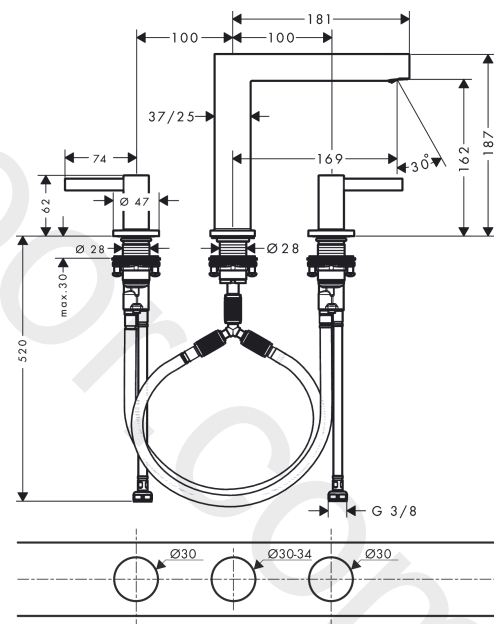

Scale drawing