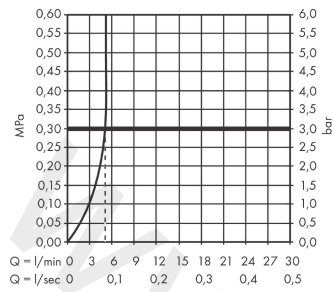

Finoris
3-hole basin mixer 160 with push-open waste set
Finish: **Matt Black** Article Number: **76034670**

Flowchart

www.divapor.com