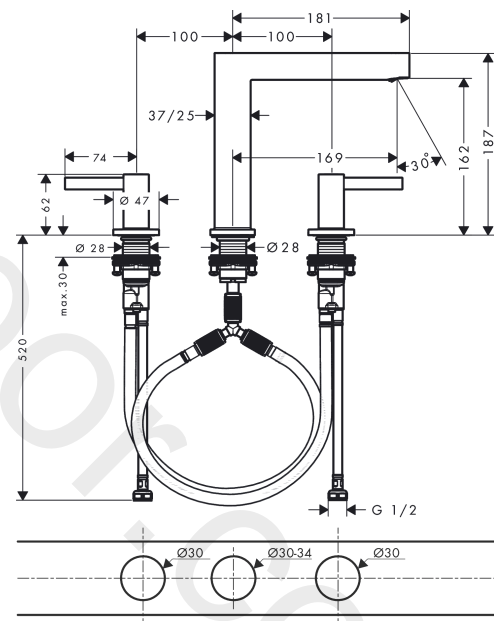

Finoris

3-hole basin mixer 160 with push-open waste set

Finish: **Chrome** Article Number: **76034007**

Description

product features

- consists of: 3-hole basin mixer, waste set
- ComfortZone 160
- projection: 169 mm
- spout height: 162 mm
- handle variant: lever handle
- spray type: laminar spray
- ceramic valves hot/cold 90°
- suitable for continuous flow water heaters
- push-open waste set G 1/4
- material waste set: metal
- connection type: G 1/2 connections
- connection dimension: DN15

Technology

Design awards

reddot winner 2021

Product image

Scale drawing

Flowchart

Finoris
3-hole basin mixer 160 with push-open waste set
 Finish: **Chrome** Article Number: **76034007**

Exploded Drawing

Year of production: >07/21

Finoris

3-hole basin mixer 160 with push-open waste set

Finish: **Chrome** Article Number: **76034007**

Spare part list

Year of production: >07/21

Pos.	Description	Article Number	Price	PU
1	handle for cold water	93970000	-	1
2	handle for hot water	93969000	-	1
3	O-Ring 14x1,5	98201000	£ 3,30	1
4	escutcheon for handle	92956000	£ 35,00	1
5	O-ring 26x2,5	98216000	£ 3,30	1
6	handle fixing set	98932000	£ 16,10	1
7	shut off unit left closing	95366000	£ 43,00	1
8	shut off unit right closing	98817000	£ 35,00	1
9	O-ring 33x2,5	92907000	£ 3,30	1
10	connection hose 450 mm G½	93020000	£ 35,00	1
11	O-ring 6,6x1,6	93019000	£ 3,30	1
12	connection hose 400 mm M10x1	92914000	£ 64,00	1
13	O-ring 8x1,75	97827000	£ 3,30	1
14	fixing set (Ø 28)	92909000	£ 43,00	1
15	lever collar	97548000	£ 3,30	1
16	spout cpl.	93972000	£ 275,00	1
17	spray former	93973000	£ 25,00	1
18	connection hose 200 mm M10x1	92913000	£ 51,00	1
19	flat seal	98749000	£ 6,10	1
20	O-ring 26x4	92191000	-	1
21	hose connection angel	92905000	£ 43,00	1
a	-	50100007	-	1