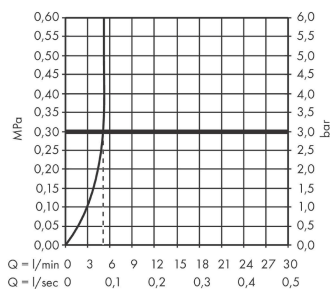

Finoris

3-hole basin mixer 160 with push-open waste set

Finish: **Chrome** Article Number: **76034007**

Description

product features

- consists of: 3-hole basin mixer, waste set
- ComfortZone 160
- projection: 169 mm
- spout height: 162 mm
- handle variant: lever handle
- spray type: laminar spray
- ceramic valves hot/cold 90°
- suitable for continuous flow water heaters
- push-open waste set G 1/4
- material waste set: metal
- connection type: G 1/2 connections
- connection dimension: DN15

Technology

Design awards

reddot winner 2021

Product image

Scale drawing

Flowchart

Finoris
3-hole basin mixer 160 with push-open waste set
 Finish: **Chrome** Article Number: **76034007**

Exploded Drawing

Year of production: >07/21

Finoris

3-hole basin mixer 160 with push-open waste set

Finish: **Chrome** Article Number: **76034007**

Spare part list

Year of production: >07/21

Pos.	Description	Article Number	Price	PU
1	handle for cold water	93970000	-	1
2	handle for hot water	93969000	-	1
3	O-Ring 14x1,5	98201000	£ 3,30	1
4	escutcheon for handle	92956000	£ 35,00	1
5	O-ring 26x2,5	98216000	£ 3,30	1
6	handle fixing set	98932000	£ 16,10	1
7	shut off unit left closing	95366000	£ 43,00	1
8	shut off unit right closing	98817000	£ 35,00	1
9	O-ring 33x2,5	92907000	£ 3,30	1
10	connection hose 450 mm G½	93020000	£ 35,00	1
11	O-ring 6,6x1,6	93019000	£ 3,30	1
12	connection hose 400 mm M10x1	92914000	£ 64,00	1
13	O-ring 8x1,75	97827000	£ 3,30	1
14	fixing set (Ø 28)	92909000	£ 43,00	1
15	lever collar	97548000	£ 3,30	1
16	spout cpl.	93972000	£ 275,00	1
17	spray former	93973000	£ 25,00	1
18	connection hose 200 mm M10x1	92913000	£ 51,00	1
19	flat seal	98749000	£ 6,10	1
20	O-ring 26x4	92191000	-	1
21	hose connection angel	92905000	£ 43,00	1
a	-	50100007	-	1