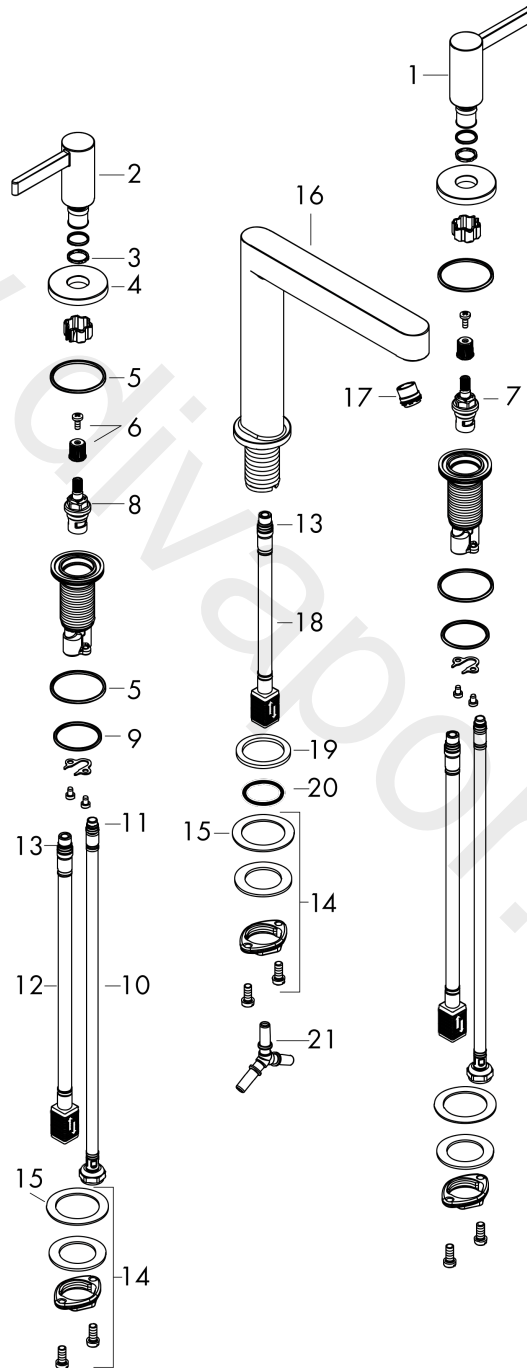

Finoris

3-hole basin mixer 160 with push-open waste set

Finish: **Chrome** Article Number: **76034007**

Description

product features

- consists of: 3-hole basin mixer, waste set
- ComfortZone 160
- projection: 169 mm
- spout height: 162 mm
- handle variant: lever handle
- spray type: laminar spray
- ceramic valves hot/cold 90°
- suitable for continuous flow water heaters
- push-open waste set G 1/4
- material waste set: metal
- connection type: G 1/2 connections
- connection dimension: DN15

Technology

Design awards

reddot winner 2021

Product image

Scale drawing

Flowchart

Finoris
3-hole basin mixer 160 with push-open waste set
 Finish: **Chrome** Article Number: **76034007**

Exploded Drawing

Year of production: >07/21

Finoris

3-hole basin mixer 160 with push-open waste set

Finish: **Chrome** Article Number: **76034007**

Spare part list

Year of production: >07/21

Pos.	Description	Article Number	Price	PU
1	handle for cold water	93970000	-	1
2	handle for hot water	93969000	-	1
3	O-Ring 14x1,5	98201000	£ 3,30	1
4	escutcheon for handle	92956000	£ 35,00	1
5	O-ring 26x2,5	98216000	£ 3,30	1
6	handle fixing set	98932000	£ 16,10	1
7	shut off unit left closing	95366000	£ 43,00	1
8	shut off unit right closing	98817000	£ 35,00	1
9	O-ring 33x2,5	92907000	£ 3,30	1
10	connection hose 450 mm G½	93020000	£ 35,00	1
11	O-ring 6,6x1,6	93019000	£ 3,30	1
12	connection hose 400 mm M10x1	92914000	£ 64,00	1
13	O-ring 8x1,75	97827000	£ 3,30	1
14	fixing set (Ø 28)	92909000	£ 43,00	1
15	lever collar	97548000	£ 3,30	1
16	spout cpl.	93972000	£ 275,00	1
17	spray former	93973000	£ 25,00	1
18	connection hose 200 mm M10x1	92913000	£ 51,00	1
19	flat seal	98749000	£ 6,10	1
20	O-ring 26x4	92191000	-	1
21	hose connection angel	92905000	£ 43,00	1
a	-	50100007	-	1