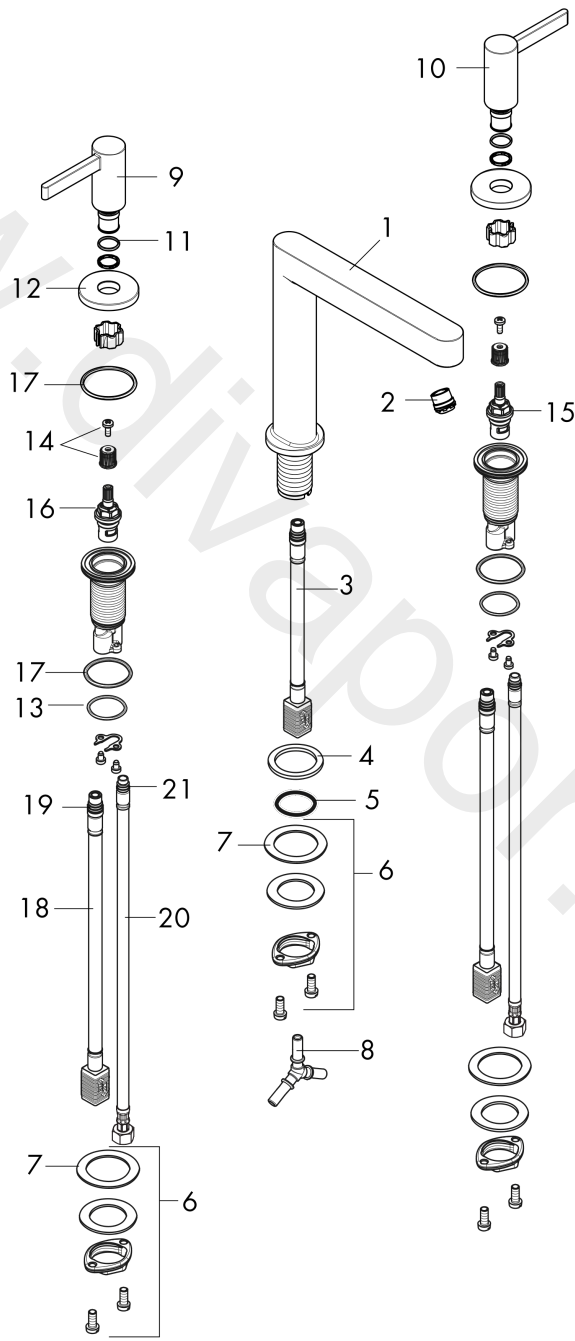

**Finoris**

**3-hole basin mixer 160 without waste set**

Finish: **Chrome** Article Number: **76034001**

**Description**

**product features**

- ComfortZone 160
- projection: 169 mm
- handle variant: lever handle
- spray type: laminar spray
- maximum flow rate at 3 bar: 4,5 l/min
- ceramic valves hot/cold 90°
- suitable for continuous flow water heaters
- connection type: G 3/8 compression
- connection dimension: DN15

**Technology**

**Design awards**

reddot winner 2021

**Product image**

**Finoris**  
**3-hole basin mixer 160 without waste set**  
 Finish: **Chrome** Article Number: **76034001**

**Exploded Drawing**

Year of production: >11/21

**Finoris****3-hole basin mixer 160 without waste set**Finish: **Chrome** Article Number: **76034001****Spare part list**

Year of production: &gt;11/21

Pos.	Description	Article Number	Price	PU
1	spout cpl.	93972000	£ 275,00	1
2	spray former	93973000	£ 25,00	1
3	connection hose 200 mm M10x1	92913000	£ 51,00	1
4	flat seal	98749000	£ 6,10	1
5	O-ring 26x4	92191000	-	1
6	fixing set (Ø 28)	92909000	£ 43,00	1
7	lever collar	97548000	£ 3,30	1
8	hose connection angel	92905000	£ 43,00	1
9	handle for hot water	93969000	-	1
10	handle for cold water	93970000	-	1
11	O-Ring 14x1,5	98201000	£ 3,30	1
12	escutcheon for handle	92956000	£ 35,00	1
13	O-ring 26x2,5	98216000	£ 3,30	1
14	handle fixing set	98932000	£ 16,10	1
15	shut off unit right closing	98817000	£ 35,00	1
16	shut off unit left closing	95366000	£ 43,00	1
17	O-ring 33x2,5	92907000	£ 3,30	1
18	connection hose 400 mm M10x1	92914000	£ 64,00	1
19	O-ring 8x1,75	97827000	£ 3,30	1
20	connection hose 18½" M8x0,75 3/8"	96321001	-	1
21	O-ring 7x1,5	98422000	£ 3,30	1