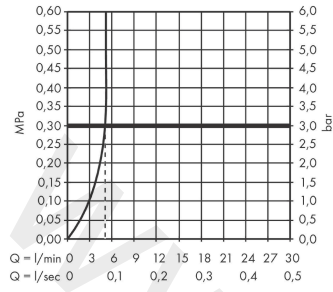

Finoris
3-hole basin mixer 160 with push-open waste set
 Finish: **Chrome** Article Number: **76034000**

Flowchart

www.divapor.com

Finoris
3-hole basin mixer 160 with push-open waste set
 Finish: **Chrome** Article Number: **76034000**

Exploded Drawing

Year of production: >06/21

Finoris

3-hole basin mixer 160 with push-open waste set

Finish: **Chrome** Article Number: **76034000**

Spare part list

Year of production: >06/21

Pos.	Description	Article Number	Price	PU
1	handle for cold water	93970000	-	1
2	handle for hot water	93969000	-	1
3	O-Ring 14x1,5	98201000	£ 3,30	1
4	escutcheon for handle	92956000	£ 35,00	1
5	O-ring 26x2,5	98216000	£ 3,30	1
6	handle fixing set	98932000	£ 16,10	1
7	shut off unit left closing	95366000	£ 43,00	1
8	shut off unit right closing	98817000	£ 35,00	1
9	O-ring 33x2,5	92907000	£ 3,30	1
10	connection hose 450 mm M8x0,75 G3/8	97206000	£ 35,00	1
11	O-ring 6,6x1,6	93019000	£ 3,30	1
12	connection hose 400 mm M10x1	92914000	£ 64,00	1
13	O-ring 7x1,5	98422000	£ 3,30	1
14	fixing set (Ø 28)	92909000	£ 43,00	1
15	lever collar	97548000	£ 3,30	1
16	spout cpl.	93972000	£ 275,00	1
17	spray former	93973000	£ 25,00	1
18	connection hose 200 mm M10x1	92913000	£ 51,00	1
19	flat seal	98749000	£ 6,10	1
20	O-ring 26x4	92191000	-	1
21	hose connection angel	92905000	£ 43,00	1
a	push-open waste set	50100000	£ 78,00	1