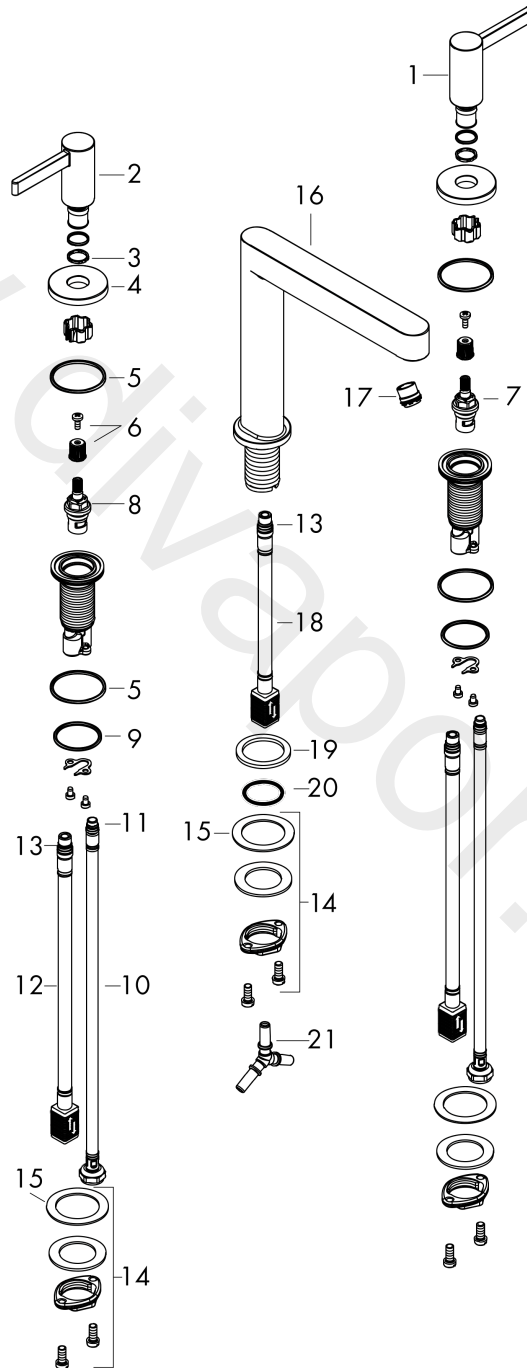

Finoris
3-hole basin mixer 160 with push-open waste set
 Finish: **Chrome** Article Number: **76034000**

Flowchart

www.divapor.com

Finoris
3-hole basin mixer 160 with push-open waste set
 Finish: **Chrome** Article Number: **76034000**

Exploded Drawing

Year of production: >06/21

Finoris

3-hole basin mixer 160 with push-open waste set

Finish: **Chrome** Article Number: **76034000**

Spare part list

Year of production: >06/21

Pos.	Description	Article Number	Price	PU
1	handle for cold water	93970000	-	1
2	handle for hot water	93969000	-	1
3	O-Ring 14x1,5	98201000	£ 3,30	1
4	escutcheon for handle	92956000	£ 35,00	1
5	O-ring 26x2,5	98216000	£ 3,30	1
6	handle fixing set	98932000	£ 16,10	1
7	shut off unit left closing	95366000	£ 43,00	1
8	shut off unit right closing	98817000	£ 35,00	1
9	O-ring 33x2,5	92907000	£ 3,30	1
10	connection hose 450 mm M8x0,75 G3/8	97206000	£ 35,00	1
11	O-ring 6,6x1,6	93019000	£ 3,30	1
12	connection hose 400 mm M10x1	92914000	£ 64,00	1
13	O-ring 7x1,5	98422000	£ 3,30	1
14	fixing set (Ø 28)	92909000	£ 43,00	1
15	lever collar	97548000	£ 3,30	1
16	spout cpl.	93972000	£ 275,00	1
17	spray former	93973000	£ 25,00	1
18	connection hose 200 mm M10x1	92913000	£ 51,00	1
19	flat seal	98749000	£ 6,10	1
20	O-ring 26x4	92191000	-	1
21	hose connection angel	92905000	£ 43,00	1
a	push-open waste set	50100000	£ 78,00	1