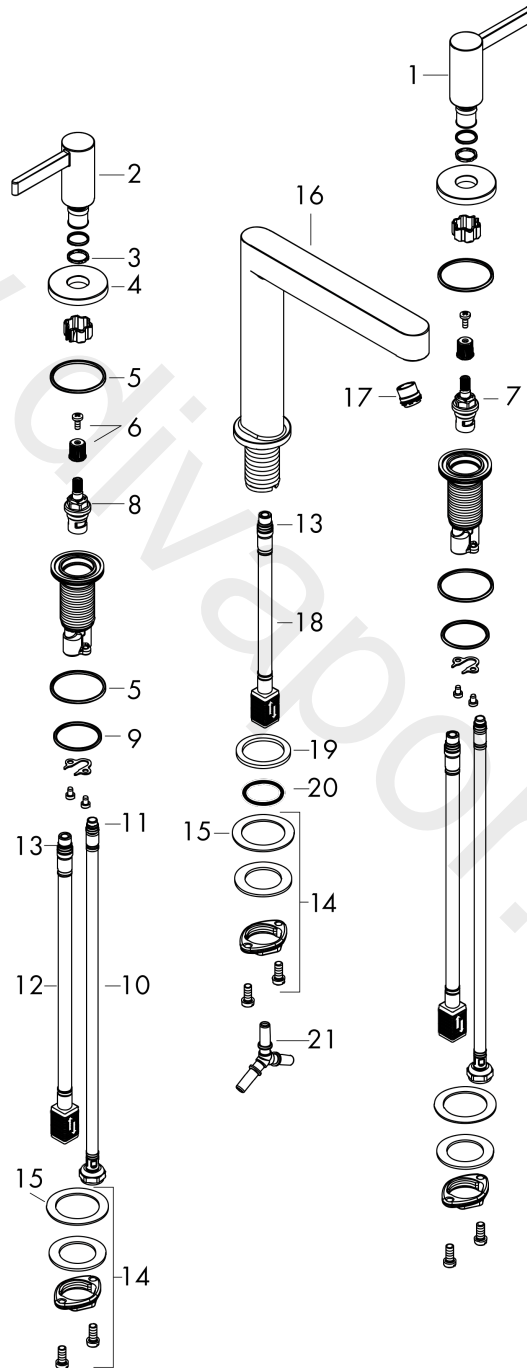

#### Scale drawing

#### Flowchart

**Finoris**  
**3-hole basin mixer 110 with push-open waste set**  
 Finish: **Matt White** Article Number: **76033707**

**Exploded Drawing**

Year of production: >07/21

## Finoris

**3-hole basin mixer 110 with push-open waste set**

Finish: **Matt White** Article Number: **76033707**

### Spare part list

Year of production: >07/21

Pos.	Description	Article Number	Price	PU
1	handle for cold water	93970700	-	1
2	handle for hot water	93969700	-	1
3	O-Ring 14x1,5	98201000	£ 3,30	1
4	escutcheon for handle	92956700	£ 51,00	1
5	O-ring 26x2,5	98216000	£ 3,30	1
6	handle fixing set	98932000	£ 16,10	1
7	shut off unit left closing	95366000	£ 43,00	1
8	shut off unit right closing	98817000	£ 35,00	1
9	O-ring 33x2,5	92907000	£ 3,30	1
10	connection hose 450 mm G½	93020000	£ 35,00	1
11	O-ring 6,6x1,6	93019000	£ 3,30	1
12	connection hose 400 mm M10x1	92914000	£ 64,00	1
13	O-ring 8x1,75	97827000	£ 3,30	1
14	fixing set (Ø 28)	92909000	£ 43,00	1
15	lever collar	97548000	£ 3,30	1
16	spout cpl.	93971700	£ 420,00	1
17	spray former	93973000	£ 25,00	1
18	connection hose 200 mm M10x1	92913000	£ 51,00	1
19	flat seal	98749000	£ 6,10	1
20	O-ring 26x4	92191000	-	1
21	hose connection angel	92905000	£ 43,00	1
a	-	50100007	-	1