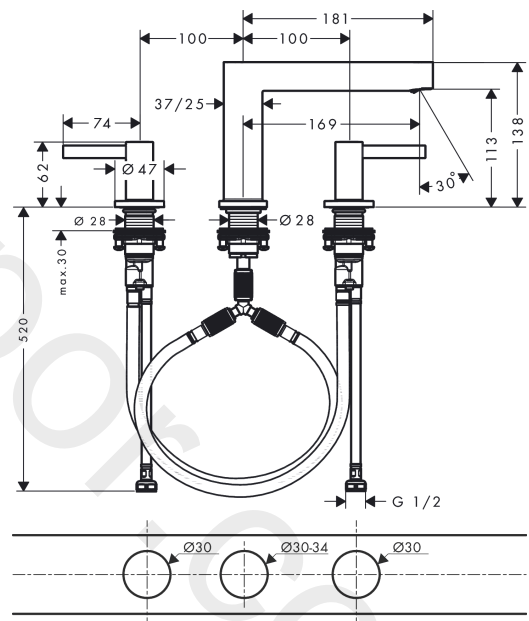

##### product features

- consists of: 3-hole basin mixer, waste set
- ComfortZone 110
- projection: 169 mm
- spout height: 113 mm
- handle variant: lever handle
- spray type: laminar spray
- ceramic valves hot/cold 90°
- suitable for continuous flow water heaters
- push-open waste set G 1/4
- material waste set: metal
- connection type: G 1/2 connections
- connection dimension: DN15

#### Scale drawing

#### Flowchart

**Finoris**  
**3-hole basin mixer 110 with push-open waste set**  
 Finish: **Matt White** Article Number: **76033707**

**Exploded Drawing**

Year of production: >07/21

### Spare part list

Year of production: >07/21

Pos.	Description	Article Number	Price	PU
1	handle for cold water	93970700	-	1
2	handle for hot water	93969700	-	1
3	O-Ring 14x1,5	98201000	£ 3,30	1
4	escutcheon for handle	92956700	£ 51,00	1
5	O-ring 26x2,5	98216000	£ 3,30	1
6	handle fixing set	98932000	£ 16,10	1
7	shut off unit left closing	95366000	£ 43,00	1
8	shut off unit right closing	98817000	£ 35,00	1
9	O-ring 33x2,5	92907000	£ 3,30	1
10	connection hose 450 mm G½	93020000	£ 35,00	1
11	O-ring 6,6x1,6	93019000	£ 3,30	1
12	connection hose 400 mm M10x1	92914000	£ 64,00	1
13	O-ring 8x1,75	97827000	£ 3,30	1
14	fixing set (Ø 28)	92909000	£ 43,00	1
15	lever collar	97548000	£ 3,30	1
16	spout cpl.	93971700	£ 420,00	1
17	spray former	93973000	£ 25,00	1
18	connection hose 200 mm M10x1	92913000	£ 51,00	1
19	flat seal	98749000	£ 6,10	1
20	O-ring 26x4	92191000	-	1
21	hose connection angel	92905000	£ 43,00	1
a	-	50100007	-	1