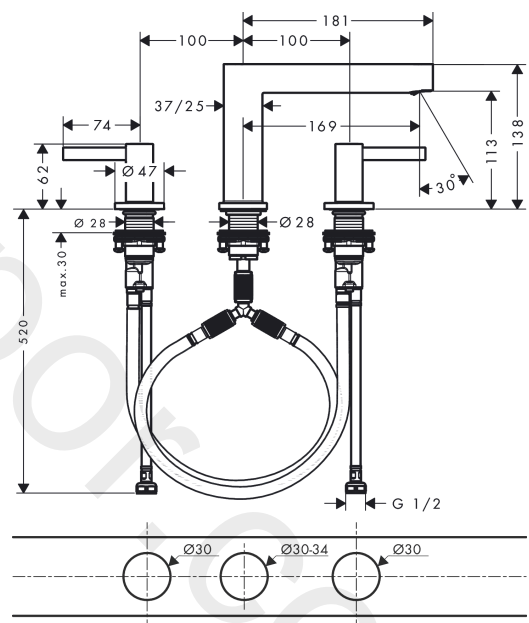

#### product features

- consists of: 3-hole basin mixer, waste set
- ComfortZone 110
- projection: 169 mm
- spout height: 113 mm
- handle variant: lever handle
- spray type: laminar spray
- ceramic valves hot/cold 90°
- suitable for continuous flow water heaters
- push-open waste set G 1/4
- material waste set: metal
- connection type: G 1/2 connections
- connection dimension: DN15

### Scale drawing

### Flowchart

**Finoris**  
**3-hole basin mixer 110 with push-open waste set**  
 Finish: **Matt Black** Article Number: **76033677**

**Exploded Drawing**

Year of production: >07/21

### Spare part list

Year of production: >07/21

Pos.	Description	Article Number	Price	PU
1	handle for cold water	93970670	£ 96,00	1
2	handle for hot water	93969670	£ 96,00	1
3	O-Ring 14x1,5	98201000	£ 3,30	1
4	escutcheon for handle	92956670	£ 51,00	1
5	O-ring 26x2,5	98216000	£ 3,30	1
6	handle fixing set	98932000	£ 16,10	1
7	shut off unit left closing	95366000	£ 43,00	1
8	shut off unit right closing	98817000	£ 35,00	1
9	O-ring 33x2,5	92907000	£ 3,30	1
10	connection hose 450 mm G½	93020000	£ 35,00	1
11	O-ring 6,6x1,6	93019000	£ 3,30	1
12	connection hose 400 mm M10x1	92914000	£ 64,00	1
13	O-ring 8x1,75	97827000	£ 3,30	1
14	fixing set (Ø 28)	92909000	£ 43,00	1
15	lever collar	97548000	£ 3,30	1
16	spout cpl.	93971670	£ 420,00	1
17	spray former	93973000	£ 25,00	1
18	connection hose 200 mm M10x1	92913000	£ 51,00	1
19	flat seal	98749000	£ 6,10	1
20	O-ring 26x4	92191000	-	1
21	hose connection angel	92905000	£ 43,00	1
a	-	50100007	-	1