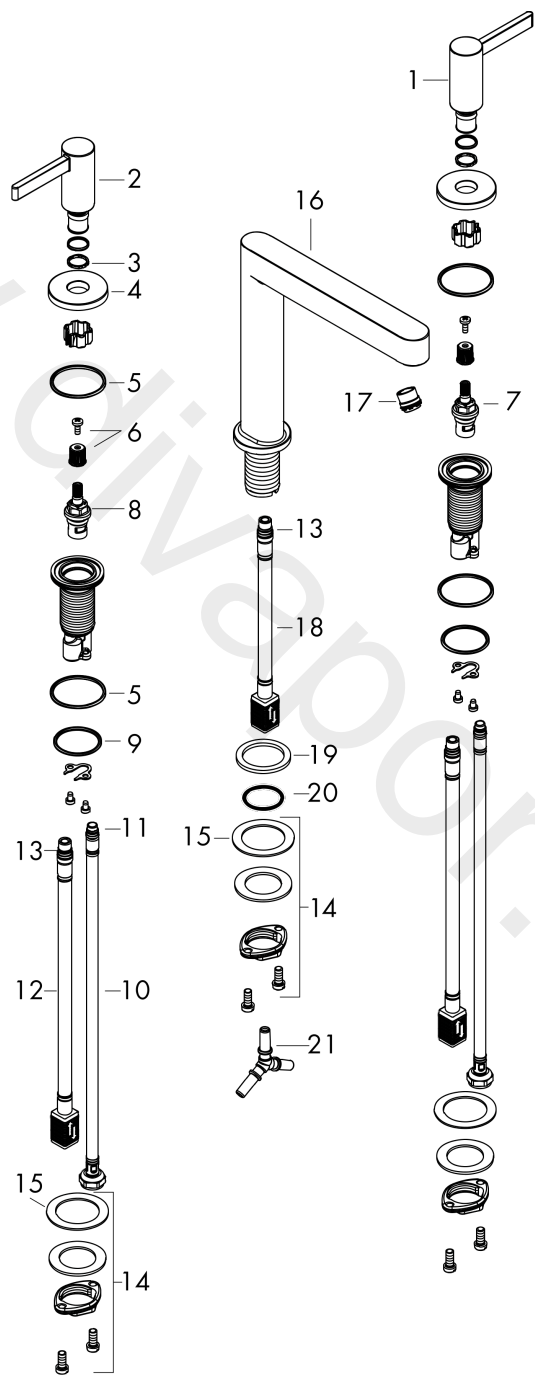

### Scale drawing

### Flowchart

**Finoris**  
**3-hole basin mixer 110 with push-open waste set**  
 Finish: **Matt Black** Article Number: **76033677**

**Exploded Drawing**

Year of production: >07/21

## Finoris

**3-hole basin mixer 110 with push-open waste set**

Finish: **Matt Black** Article Number: **76033677**

### Spare part list

Year of production: >07/21

Pos.	Description	Article Number	Price	PU
1	handle for cold water	93970670	£ 96,00	1
2	handle for hot water	93969670	£ 96,00	1
3	O-Ring 14x1,5	98201000	£ 3,30	1
4	escutcheon for handle	92956670	£ 51,00	1
5	O-ring 26x2,5	98216000	£ 3,30	1
6	handle fixing set	98932000	£ 16,10	1
7	shut off unit left closing	95366000	£ 43,00	1
8	shut off unit right closing	98817000	£ 35,00	1
9	O-ring 33x2,5	92907000	£ 3,30	1
10	connection hose 450 mm G½	93020000	£ 35,00	1
11	O-ring 6,6x1,6	93019000	£ 3,30	1
12	connection hose 400 mm M10x1	92914000	£ 64,00	1
13	O-ring 8x1,75	97827000	£ 3,30	1
14	fixing set (Ø 28)	92909000	£ 43,00	1
15	lever collar	97548000	£ 3,30	1
16	spout cpl.	93971670	£ 420,00	1
17	spray former	93973000	£ 25,00	1
18	connection hose 200 mm M10x1	92913000	£ 51,00	1
19	flat seal	98749000	£ 6,10	1
20	O-ring 26x4	92191000	-	1
21	hose connection angel	92905000	£ 43,00	1
a	-	50100007	-	1