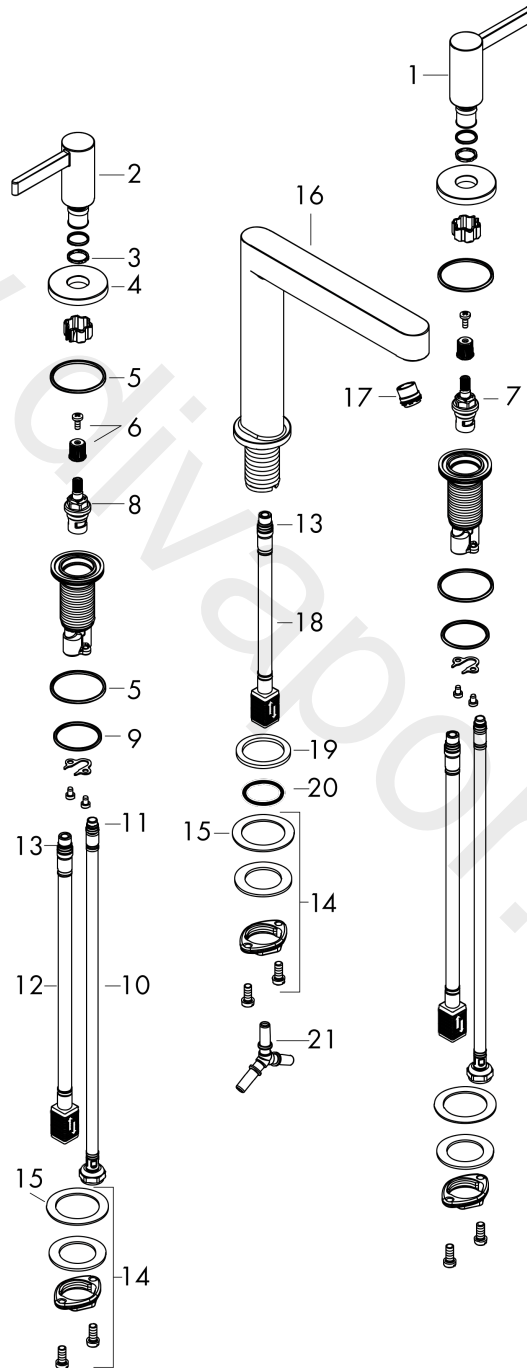

### Scale drawing

### Flowchart

**Finoris**  
**3-hole basin mixer 110 with push-open waste set**  
 Finish: **Chrome** Article Number: **76033007**

**Exploded Drawing**

Year of production: >07/21

## Finoris

**3-hole basin mixer 110 with push-open waste set**

Finish: **Chrome** Article Number: **76033007**

### Spare part list

Year of production: >07/21

Pos.	Description	Article Number	Price	PU
1	handle for cold water	93970000	-	1
2	handle for hot water	93969000	-	1
3	O-Ring 14x1,5	98201000	£ 3,30	1
4	escutcheon for handle	92956000	£ 35,00	1
5	O-ring 26x2,5	98216000	£ 3,30	1
6	handle fixing set	98932000	£ 16,10	1
7	shut off unit left closing	95366000	£ 43,00	1
8	shut off unit right closing	98817000	£ 35,00	1
9	O-ring 33x2,5	92907000	£ 3,30	1
10	connection hose 400 mm M10x1	92914000	£ 64,00	1
11	O-ring 6,6x1,6	93019000	£ 3,30	1
12	connection hose 450 mm G½	93020000	£ 35,00	1
13	O-ring 8x1,75	97827000	£ 3,30	1
14	fixing set (Ø 28)	92909000	£ 43,00	1
15	lever collar	97548000	£ 3,30	1
16	spout cpl.	93971000	£ 275,00	1
17	spray former	93973000	£ 25,00	1
18	connection hose 200 mm M10x1	92913000	£ 51,00	1
19	flat seal	98749000	£ 6,10	1
20	O-ring 26x4	92191000	-	1
21	hose connection angel	92905000	£ 43,00	1