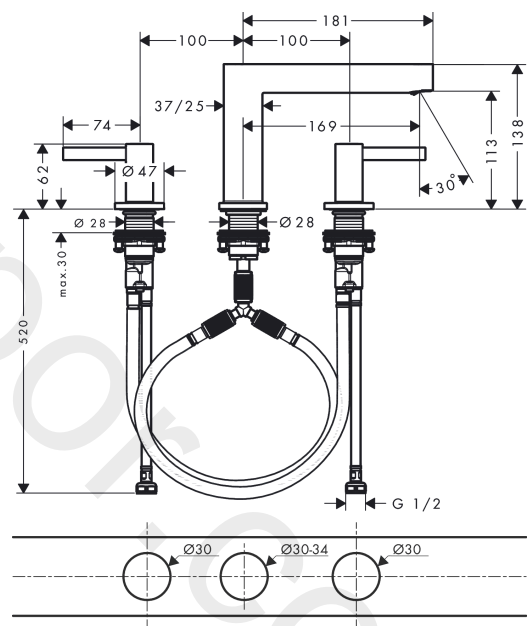

#### product features

- consists of: 3-hole basin mixer, waste set
- ComfortZone 110
- projection: 169 mm
- spout height: 113 mm
- handle variant: lever handle
- spray type: laminar spray
- ceramic valves hot/cold 90°
- suitable for continuous flow water heaters
- push-open waste set G 1/4
- material waste set: metal
- connection type: G 1/2 connections
- connection dimension: DN15

### Product image

### Scale drawing

### Flowchart

**Finoris**  
**3-hole basin mixer 110 with push-open waste set**  
 Finish: **Chrome** Article Number: **76033007**

**Exploded Drawing**

Year of production: >07/21