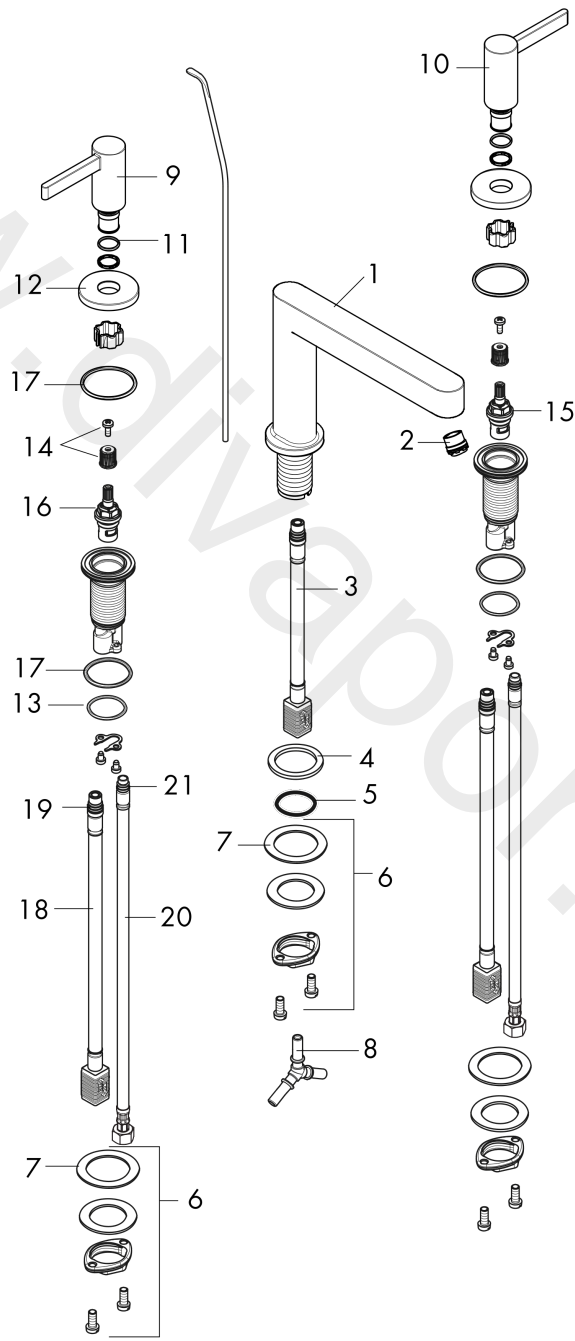

### 3-hole basin mixer 110 with push-open waste set

Finish: **Chrome** Article Number: **76033001**

##### product features

- consists of: 3-hole basin mixer, waste set
- ComfortZone 110
- projection: 169 mm
- handle variant: lever handle
- spray type: laminar spray
- maximum flow rate at 3 bar: 4,5 l/min
- ceramic valves hot/cold 90°
- suitable for continuous flow water heaters
- pop-up waste set G 1
- material waste set: metal
- connection type: G 3/8 compression
- connection dimension: DN15

#### Product image

**Finoris**  
**3-hole basin mixer 110 with push-open waste set**  
 Finish: **Chrome** Article Number: **76033001**

**Exploded Drawing**

Year of production: >11/21

**Finoris****3-hole basin mixer 110 with push-open waste set**Finish: **Chrome** Article Number: **76033001****Spare part list**

Year of production: &gt;11/21

Pos.	Description	Article Number	Price	PU
2	spray former	93973000	£ 25,00	1
3	connection hose 200 mm M10x1	92913000	£ 51,00	1
4	flat seal	98749000	£ 6,10	1
5	O-ring 26x4	92191000	-	1
6	fixing set (Ø 28)	92909000	£ 43,00	1
7	lever collar	97548000	£ 3,30	1
8	hose connection angel	92905000	£ 43,00	1
9	handle for hot water	93969000	-	1
10	handle for cold water	93970000	-	1
11	O-Ring 14x1,5	98201000	£ 3,30	1
12	escutcheon for handle	92956000	£ 35,00	1
13	O-ring 26x2,5	98216000	£ 3,30	1
14	handle fixing set	98932000	£ 16,10	1
15	shut off unit right closing	98817000	£ 35,00	1
16	shut off unit left closing	95366000	£ 43,00	1
17	O-ring 33x2,5	92907000	£ 3,30	1
18	connection hose 400 mm M10x1	92914000	£ 64,00	1
19	O-ring 8x1,75	97827000	£ 3,30	1
20	connection hose 18½" M8x0,75 3/8"	96321001	-	1
21	O-ring 7x1,5	98422000	£ 3,30	1
a	pop up waste	88509000	-	1
b	pull rod	96657000	£ 13,30	1