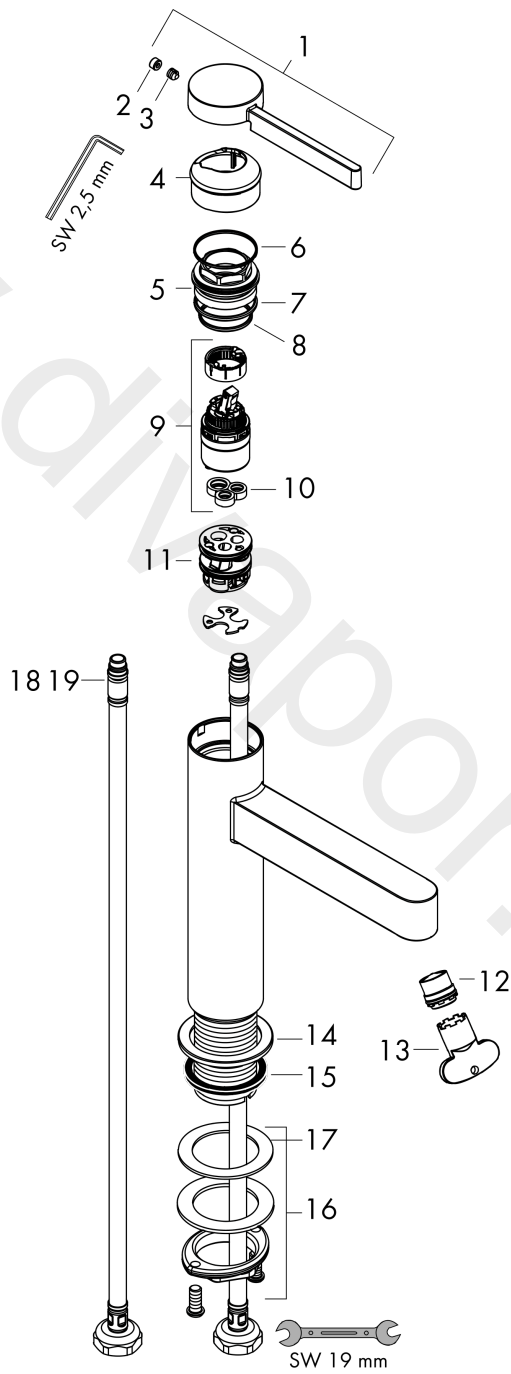

Finoris

Single lever basin mixer 110 CoolStart with push-open waste set

Finish: **Matt White** Article Number: **76024700**

Flowchart

www.divapor.com

Finoris
Single lever basin mixer 110 CoolStart with push-open waste set
 Finish: **Matt White** Article Number: **76024700**

Exploded Drawing

Year of production: >06/21

Finoris**Single lever basin mixer 110 CoolStart with push-open waste set**Finish: **Matt White** Article Number: **76024700****Spare part list**

Year of production: >06/21

Pos.	Description	Article Number	Price	PU
1	handle	94278700	£ 96,00	1
2	screw cover	93735460	£ 9,00	1
3	hollow set screw M5x5	98446000	£ 3,30	1
4	flange	93737700	£ 64,00	1
5	nut	92926000	£ 16,10	1
6	O-ring 30x1,5	98433000	£ 3,30	1
7	O-ring 29x2	98391000	£ 3,30	1
8	O-ring 25x1,5	98146000	£ 3,30	1
9	cartridge, assy	93760000	£ 96,00	1
10	seal	93383000	£ 13,30	1
11	adapter for cartridge	95975000	£ 9,00	1
12	spray former	93973000	£ 25,00	1
13	special tool	98987000	£ 9,00	1
14	escutcheon	94265700	£ 33,00	1
15	flat seal	98749000	£ 6,10	1
16	fixing set (Ø 32)	13961000	£ 25,00	1
17	lever collar	97548000	£ 3,30	1
18	connection hose 600 mm M8x0,75 G3/8	96556000	£ 25,00	1
19	O-ring 6,6x1,6	93019000	£ 3,30	1
a	push-open waste set	50100700	£ 109,20	1
b	fixation extension 35 mm	13898000	£ 79,00	1