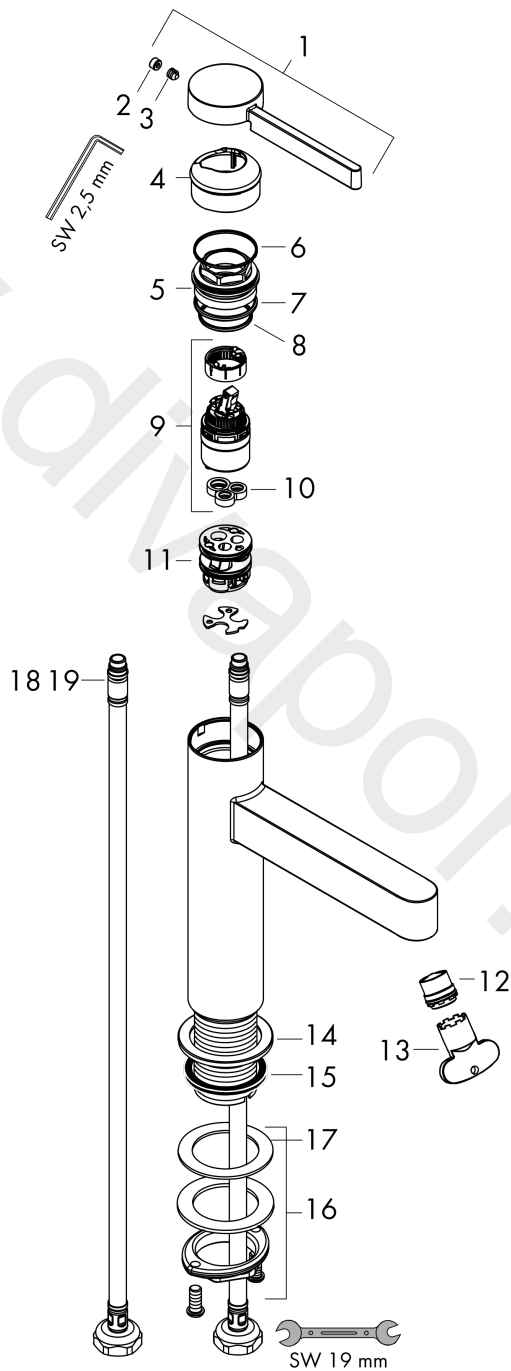

Finoris

Single lever basin mixer 110 CoolStart with push-open waste set

Finish: **Matt Black** Article Number: **76024670**

Flowchart

Finoris
Single lever basin mixer 110 CoolStart with push-open waste set
 Finish: **Matt Black** Article Number: **76024670**

Exploded Drawing

Year of production: >06/21

Finoris**Single lever basin mixer 110 CoolStart with push-open waste set**Finish: **Matt Black** Article Number: **76024670****Spare part list**

Year of production: >06/21

Pos.	Description	Article Number	Price	PU
1	handle	94278670	£ 96,00	1
2	screw cover	93735460	£ 9,00	1
3	hollow set screw M5x5	98446000	£ 3,30	1
4	flange	93737670	£ 64,00	1
5	nut	92926000	£ 16,10	1
6	O-ring 30x1,5	98433000	£ 3,30	1
7	O-ring 29x2	98391000	£ 3,30	1
8	O-ring 25x1,5	98146000	£ 3,30	1
9	cartridge, assy	93760000	£ 96,00	1
10	seal	93383000	£ 13,30	1
11	adapter for cartridge	95975000	£ 9,00	1
12	spray former	93973000	£ 25,00	1
13	special tool	98987000	£ 9,00	1
14	escutcheon	94265670	£ 33,00	1
15	flat seal	98749000	£ 6,10	1
16	fixing set (Ø 32)	13961000	£ 25,00	1
17	lever collar	97548000	£ 3,30	1
18	fixation extension 35 mm	13898000	£ 79,00	1
19	connection hose 600 mm M8x0,75 G3/8	96556000	£ 25,00	1
20	O-ring 6,6x1,6	93019000	£ 3,30	1
a	push-open waste set	50100670	£ 109,20	1