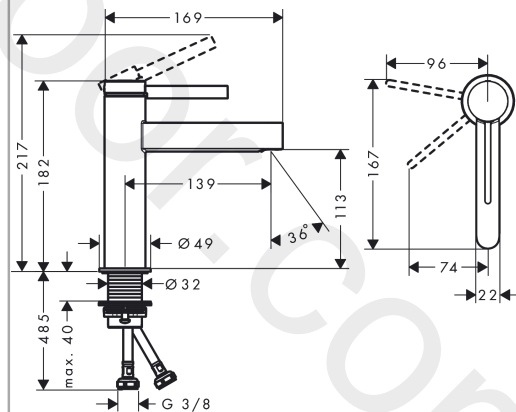

Finoris

Single lever basin mixer 110 CoolStart with push-open waste set

Finish: **Chrome** Article Number: **76024000**

Description

product features

- consists of: single lever basin mixer, waste set
- ComfortZone 110
- projection: 139 mm
- spout height: 113 mm
- handle variant: lever handle
- spray type: laminar spray
- maximum flow rate at 3 bar: 5 l/min
- ceramic cartridge
- temperature limitation adjustable
- suitable for continuous flow water heaters
- push-open waste set G 1¼
- material waste set: metal
- connection type: G ¾ connections
- connection dimension: DN15
- cold water in basic handle position
- EU taxonomy: max. 6 l/min - Substantial Contribution (SC) possible

Finoris

Single lever basin mixer 110 CoolStart with push-open waste set

Finish: **Chrome** Article Number: **76024000**

Flowchart

Finoris
Single lever basin mixer 110 CoolStart with push-open waste set
 Finish: **Chrome** Article Number: **76024000**

Exploded Drawing

Year of production: >06/21

Finoris**Single lever basin mixer 110 CoolStart with push-open waste set**Finish: **Chrome** Article Number: **76024000****Spare part list**

Year of production: >06/21

Pos.	Description	Article Number	Price	PU
1	handle	94278000	£ 64,00	1
2	screw cover	93735460	£ 9,00	1
3	hollow set screw M5x5	98446000	£ 3,30	1
4	flange	93737000	£ 43,00	1
5	nut	92926000	£ 16,10	1
6	O-ring 30x1,5	98433000	£ 3,30	1
7	O-ring 29x2	98391000	£ 3,30	1
8	O-ring 25x1,5	98146000	£ 3,30	1
9	cartridge, assy	93760000	£ 96,00	1
10	seal	93383000	£ 13,30	1
11	adapter for cartridge	95975000	£ 9,00	1
12	spray former	93973000	£ 25,00	1
13	special tool	98987000	£ 9,00	1
14	escutcheon	94265000	£ 20,50	1
15	flat seal	98749000	£ 6,10	1
16	fixing set (Ø 32)	13961000	£ 25,00	1
17	lever collar	97548000	£ 3,30	1
18	connection hose 600 mm M8x0,75 G3/8	96556000	£ 25,00	1
19	O-ring 6,6x1,6	93019000	£ 3,30	1
a	push-open waste set	50100000	£ 78,00	1
b	fixation extension 35 mm	13898000	£ 79,00	1