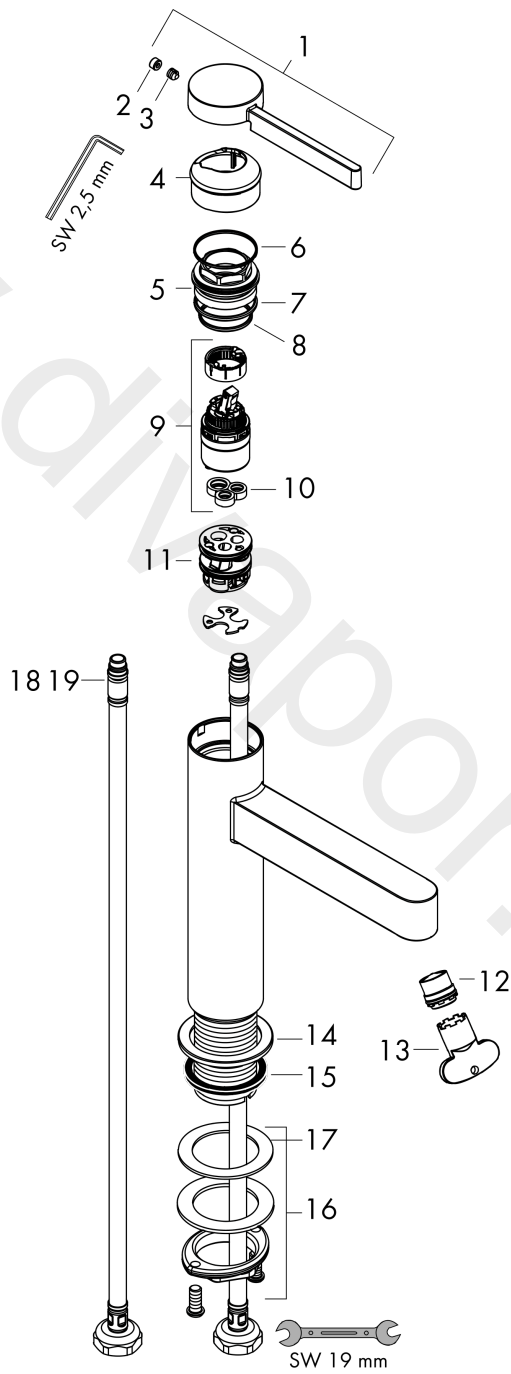

Finoris

Single lever basin mixer 110 CoolStart with push-open waste set

Finish: **Chrome** Article Number: **76024000**

Description

product features

- consists of: single lever basin mixer, waste set
- ComfortZone 110
- projection: 139 mm
- spout height: 113 mm
- handle variant: lever handle
- spray type: laminar spray
- maximum flow rate at 3 bar: 5 l/min
- ceramic cartridge
- temperature limitation adjustable
- suitable for continuous flow water heaters
- push-open waste set G 1¼
- material waste set: metal
- connection type: G ¾ connections
- connection dimension: DN15
- cold water in basic handle position
- EU taxonomy: max. 6 l/min - Substantial Contribution (SC) possible

Finoris

Single lever basin mixer 110 CoolStart with push-open waste set

Finish: **Chrome** Article Number: **76024000**

Flowchart

Finoris
Single lever basin mixer 110 CoolStart with push-open waste set
 Finish: **Chrome** Article Number: **76024000**

Exploded Drawing

Year of production: >06/21

Finoris**Single lever basin mixer 110 CoolStart with push-open waste set**Finish: **Chrome** Article Number: **76024000****Spare part list**

Year of production: >06/21

Pos.	Description	Article Number	Price	PU
1	handle	94278000	£ 64,00	1
2	screw cover	93735460	£ 9,00	1
3	hollow set screw M5x5	98446000	£ 3,30	1
4	flange	93737000	£ 43,00	1
5	nut	92926000	£ 16,10	1
6	O-ring 30x1,5	98433000	£ 3,30	1
7	O-ring 29x2	98391000	£ 3,30	1
8	O-ring 25x1,5	98146000	£ 3,30	1
9	cartridge, assy	93760000	£ 96,00	1
10	seal	93383000	£ 13,30	1
11	adapter for cartridge	95975000	£ 9,00	1
12	spray former	93973000	£ 25,00	1
13	special tool	98987000	£ 9,00	1
14	escutcheon	94265000	£ 20,50	1
15	flat seal	98749000	£ 6,10	1
16	fixing set (Ø 32)	13961000	£ 25,00	1
17	lever collar	97548000	£ 3,30	1
18	connection hose 600 mm M8x0,75 G3/8	96556000	£ 25,00	1
19	O-ring 6,6x1,6	93019000	£ 3,30	1
a	push-open waste set	50100000	£ 78,00	1
b	fixation extension 35 mm	13898000	£ 79,00	1