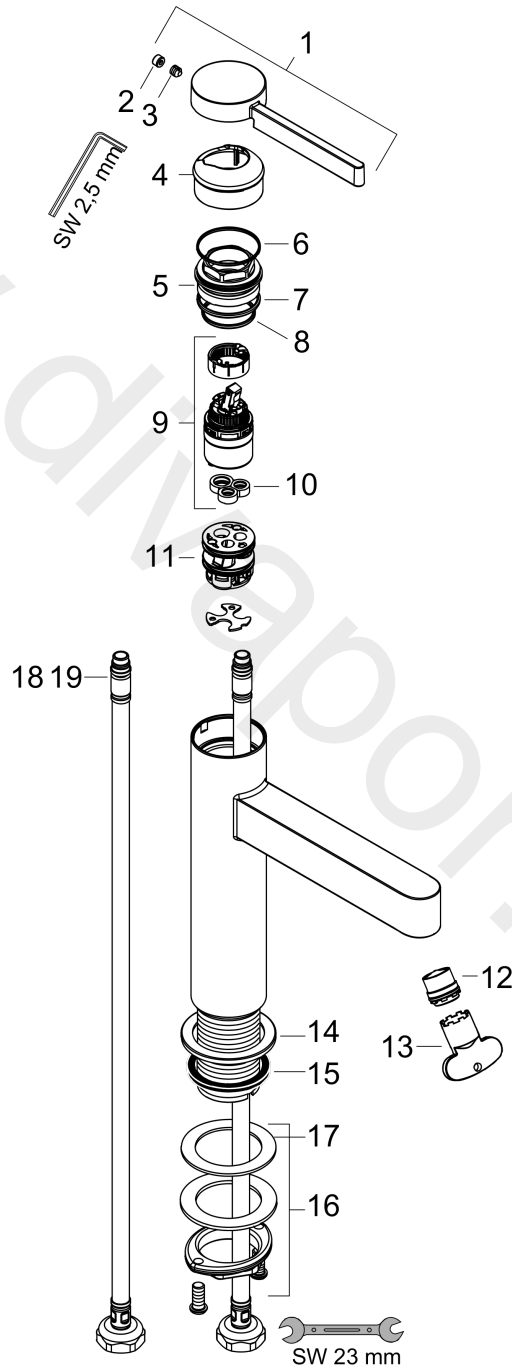

Finoris
Single lever basin mixer 110 with push-open waste set
Finish: **Matt Black** Article Number: **76023677**

Exploded Drawing

Year of production: >07/21

Finoris

Single lever basin mixer 110 with push-open waste set

Finish: **Matt Black** Article Number: **76023677**

Spare part list

Year of production: >07/21

Pos.	Description	Article Number	Price	PU
1	handle	94266670	£ 96,00	1
2	screw cover	93735610	£ 9,00	1
3	hollow set screw M5x5	98446000	£ 3,30	1
4	flange	93737670	£ 64,00	1
5	nut	92926000	£ 16,10	1
6	O-ring 30x1,5	98433000	£ 3,30	1
7	O-ring 29x2	98391000	£ 3,30	1
8	O-ring 25x1,5	98146000	£ 3,30	1
9	cartridge, assy	93760000	£ 96,00	1
10	seal	93383000	£ 13,30	1
11	adapter for cartridge	98866000	£ 35,00	1
12	spray former	93973000	£ 25,00	1
13	special tool	98987000	£ 9,00	1
14	escutcheon	94265670	£ 33,00	1
15	flat seal	98749000	£ 6,10	1
16	fixing set (Ø 32)	13961000	£ 25,00	1
17	lever collar	97548000	£ 3,30	1
18	connection hose 600 mm M8x0,75 G1/2	92482000	£ 43,00	1
19	O-ring 6,6x1,6	93019000	£ 3,30	1
a	-	50100007	-	1
b	fixation extension 35 mm	13898000	£ 79,00	1