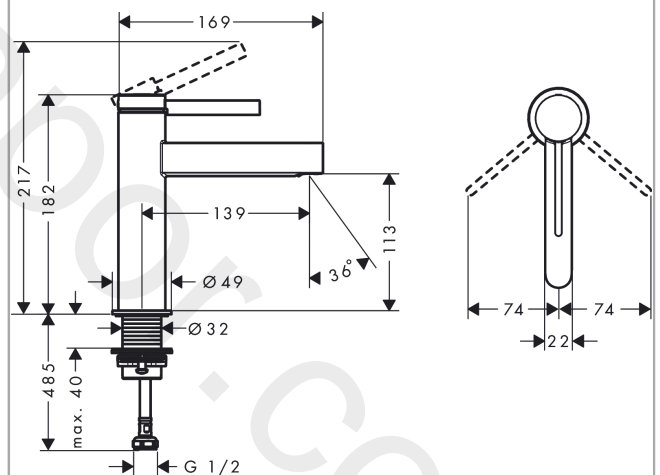

Scale drawing