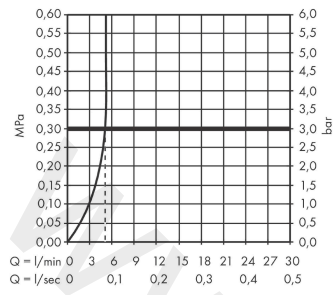

Finoris
Single lever basin mixer 110 with push-open waste set
 Finish: **Chrome** Article Number: **76023007**

Description

product features

- consists of: single lever basin mixer, waste set
- ComfortZone 110
- projection: 139 mm
- spout height: 113 mm
- handle variant: lever handle
- spray type: laminar spray
- maximum flow rate at 3 bar: 5 l/min
- ceramic cartridge
- temperature limitation adjustable
- suitable for continuous flow water heaters
- push-open waste set G 1¼
- material waste set: metal
- connection type: G ½ connections
- connection dimension: DN15

Technology

Design awards

reddot winner 2021

Product image

Scale drawing

Finoris
Single lever basin mixer 110 with push-open waste set
 Finish: **Chrome** Article Number: **76023007**

Flowchart

Finoris
Single lever basin mixer 110 with push-open waste set
 Finish: **Chrome** Article Number: **76023007**