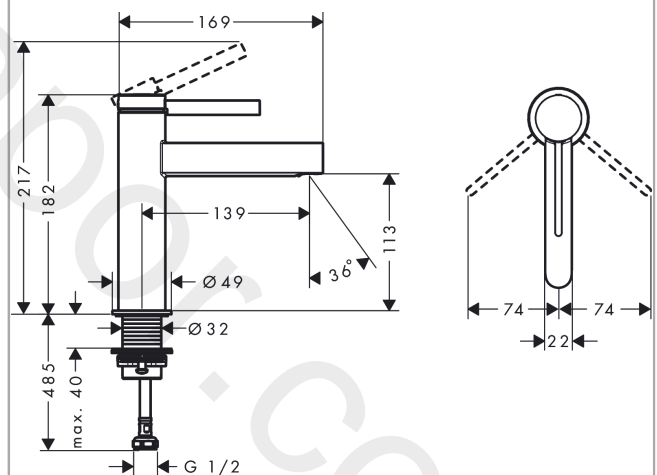

Finoris
Single lever basin mixer 110 with push-open waste set
 Finish: **Chrome** Article Number: **76023007**

Description

product features

- consists of: single lever basin mixer, waste set
- ComfortZone 110
- projection: 139 mm
- spout height: 113 mm
- handle variant: lever handle
- spray type: laminar spray
- maximum flow rate at 3 bar: 5 l/min
- ceramic cartridge
- temperature limitation adjustable
- suitable for continuous flow water heaters
- push-open waste set G 1¼
- material waste set: metal
- connection type: G ½ connections
- connection dimension: DN15

Technology

Design awards

reddot winner 2021

Product image

Scale drawing

Finoris
Single lever basin mixer 110 with push-open waste set
 Finish: **Chrome** Article Number: **76023007**

Flowchart

Finoris
Single lever basin mixer 110 with push-open waste set
 Finish: **Chrome** Article Number: **76023007**

Exploded Drawing

Year of production: >07/21

Finoris**Single lever basin mixer 110 with push-open waste set**Finish: **Chrome** Article Number: **76023007****Spare part list**

Year of production: >07/21

Pos.	Description	Article Number	Price	PU
1	handle	94266000	£ 64,00	1
2	screw cover	93735460	£ 9,00	1
3	hollow set screw M5x5	98446000	£ 3,30	1
4	flange	93737000	£ 43,00	1
5	nut	92926000	£ 16,10	1
6	O-ring 30x1,5	98433000	£ 3,30	1
7	O-ring 29x2	98391000	£ 3,30	1
8	O-ring 25x1,5	98146000	£ 3,30	1
9	cartridge, assy	93760000	£ 96,00	1
10	seal	93383000	£ 13,30	1
11	adapter for cartridge	98866000	£ 35,00	1
12	spray former	93973000	£ 25,00	1
13	special tool	98987000	£ 9,00	1
14	escutcheon	94265000	£ 20,50	1
15	flat seal	98749000	£ 6,10	1
16	fixing set (Ø 32)	13961000	£ 25,00	1
17	lever collar	97548000	£ 3,30	1
18	connection hose 600 mm M8x0,75 G1/2	92482000	£ 43,00	1
19	O-ring 6,6x1,6	93019000	£ 3,30	1
a	-	50100007	-	1
b	fixation extension 35 mm	13898000	£ 79,00	1