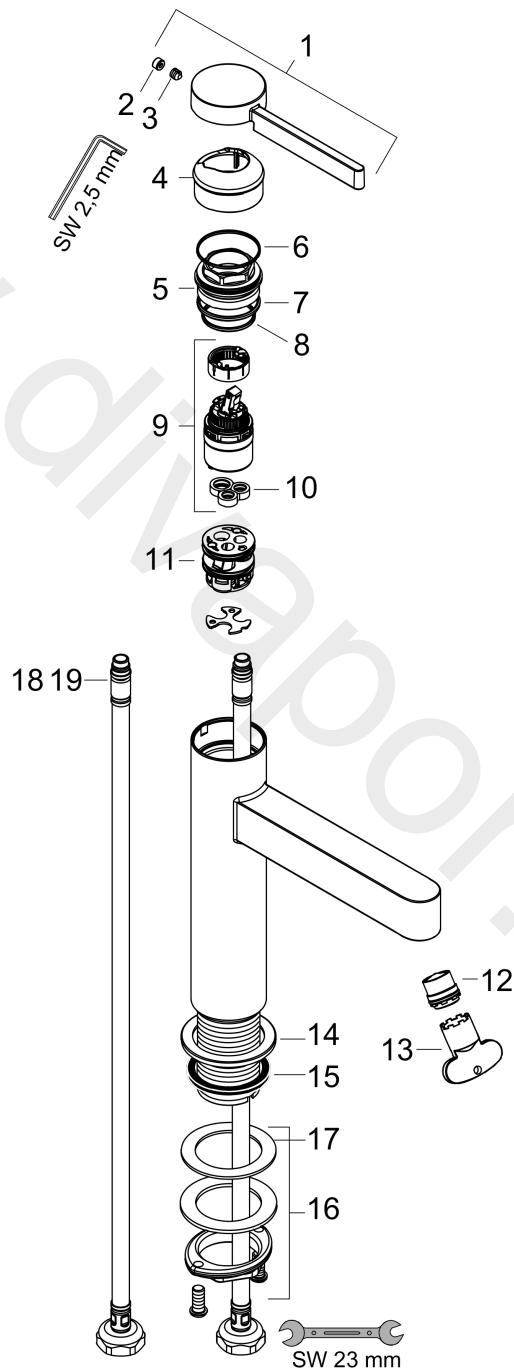

Finoris
Single lever basin mixer 110 with push-open waste set
 Finish: **Chrome** Article Number: **76023007**

Description

product features

- consists of: single lever basin mixer, waste set
- ComfortZone 110
- projection: 139 mm
- spout height: 113 mm
- handle variant: lever handle
- spray type: laminar spray
- maximum flow rate at 3 bar: 5 l/min
- ceramic cartridge
- temperature limitation adjustable
- suitable for continuous flow water heaters
- push-open waste set G 1¼
- material waste set: metal
- connection type: G ½ connections
- connection dimension: DN15

Technology

Design awards

reddot winner 2021

Product image

Scale drawing

Finoris
Single lever basin mixer 110 with push-open waste set
 Finish: **Chrome** Article Number: **76023007**

Flowchart

Finoris
Single lever basin mixer 110 with push-open waste set
 Finish: **Chrome** Article Number: **76023007**

Exploded Drawing

Year of production: >07/21

Finoris**Single lever basin mixer 110 with push-open waste set**Finish: **Chrome** Article Number: **76023007****Spare part list**

Year of production: >07/21

Pos.	Description	Article Number	Price	PU
1	handle	94266000	£ 64,00	1
2	screw cover	93735460	£ 9,00	1
3	hollow set screw M5x5	98446000	£ 3,30	1
4	flange	93737000	£ 43,00	1
5	nut	92926000	£ 16,10	1
6	O-ring 30x1,5	98433000	£ 3,30	1
7	O-ring 29x2	98391000	£ 3,30	1
8	O-ring 25x1,5	98146000	£ 3,30	1
9	cartridge, assy	93760000	£ 96,00	1
10	seal	93383000	£ 13,30	1
11	adapter for cartridge	98866000	£ 35,00	1
12	spray former	93973000	£ 25,00	1
13	special tool	98987000	£ 9,00	1
14	escutcheon	94265000	£ 20,50	1
15	flat seal	98749000	£ 6,10	1
16	fixing set (Ø 32)	13961000	£ 25,00	1
17	lever collar	97548000	£ 3,30	1
18	connection hose 600 mm M8x0,75 G1/2	92482000	£ 43,00	1
19	O-ring 6,6x1,6	93019000	£ 3,30	1
a	-	50100007	-	1
b	fixation extension 35 mm	13898000	£ 79,00	1