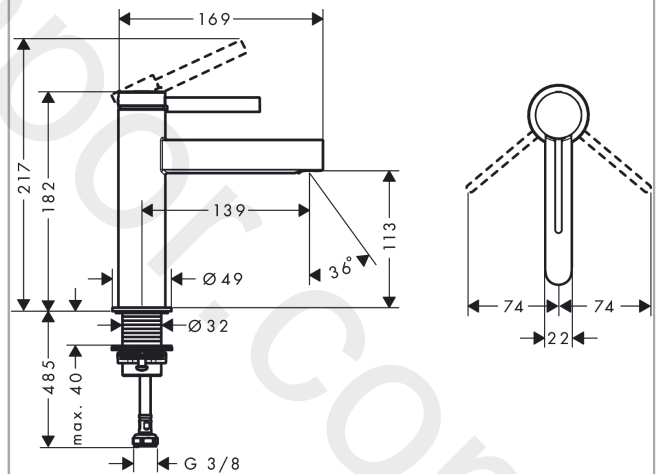

Scale drawing