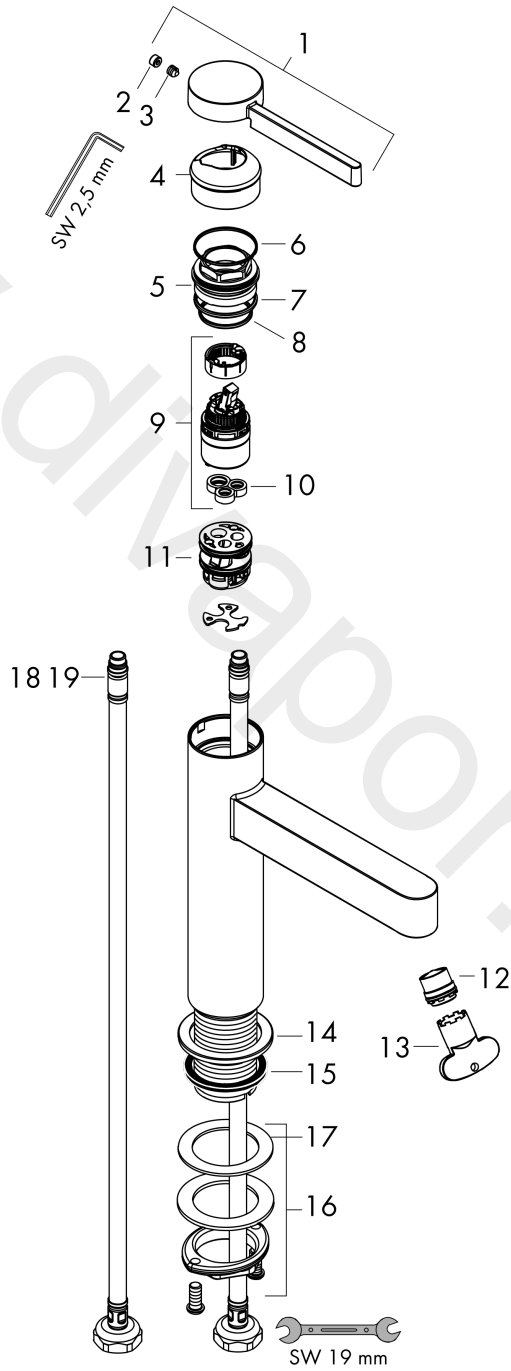

Finoris

Single lever basin mixer 110 with push-open waste set

Finish: **Chrome** Article Number: **76023000**

Description

product features

- consists of: single lever basin mixer, waste set
- ComfortZone 110
- projection: 139 mm
- spout height: 113 mm
- handle variant: lever handle
- spray type: laminar spray
- maximum flow rate at 3 bar: 5 l/min
- ceramic cartridge
- temperature limitation adjustable
- suitable for continuous flow water heaters
- push-open waste set G 1¼
- material waste set: metal
- connection type: G ¾ connections
- connection dimension: DN15
- EU taxonomy: max. 6 l/min - Substantial Contribution (SC) possible

Exploded Drawing

Year of production: >06/21

Finoris**Single lever basin mixer 110 with push-open waste set**Finish: **Chrome** Article Number: **76023000****Spare part list**

Year of production: >06/21

| Pos. | Description | Article Number | Price | PU |
|------|-------------------------------------|----------------|---------|----|
| 1 | handle | 94266000 | £ 64,00 | 1 |
| 2 | screw cover | 93735460 | £ 9,00 | 1 |
| 3 | hollow set screw M5x5 | 98446000 | £ 3,30 | 1 |
| 4 | flange | 93737000 | £ 43,00 | 1 |
| 5 | nut | 92926000 | £ 16,10 | 1 |
| 6 | O-ring 30x1,5 | 98433000 | £ 3,30 | 1 |
| 7 | O-ring 29x2 | 98391000 | £ 3,30 | 1 |
| 8 | O-ring 25x1,5 | 98146000 | £ 3,30 | 1 |
| 9 | cartridge, assy | 93760000 | £ 96,00 | 1 |
| 10 | seal | 93383000 | £ 13,30 | 1 |
| 11 | adapter for cartridge | 98866000 | £ 35,00 | 1 |
| 12 | spray former | 93973000 | £ 25,00 | 1 |
| 13 | special tool | 98987000 | £ 9,00 | 1 |
| 14 | escutcheon | 94265000 | £ 20,50 | 1 |
| 15 | flat seal | 98749000 | £ 6,10 | 1 |
| 16 | fixing set (Ø 32) | 13961000 | £ 25,00 | 1 |
| 17 | lever collar | 97548000 | £ 3,30 | 1 |
| 18 | connection hose 600 mm M8x0,75 G3/8 | 96556000 | £ 25,00 | 1 |
| 19 | O-ring 6,6x1,6 | 93019000 | £ 3,30 | 1 |
| a | push-open waste set | 50100000 | £ 78,00 | 1 |
| b | fixation extension 35 mm | 13898000 | £ 79,00 | 1 |