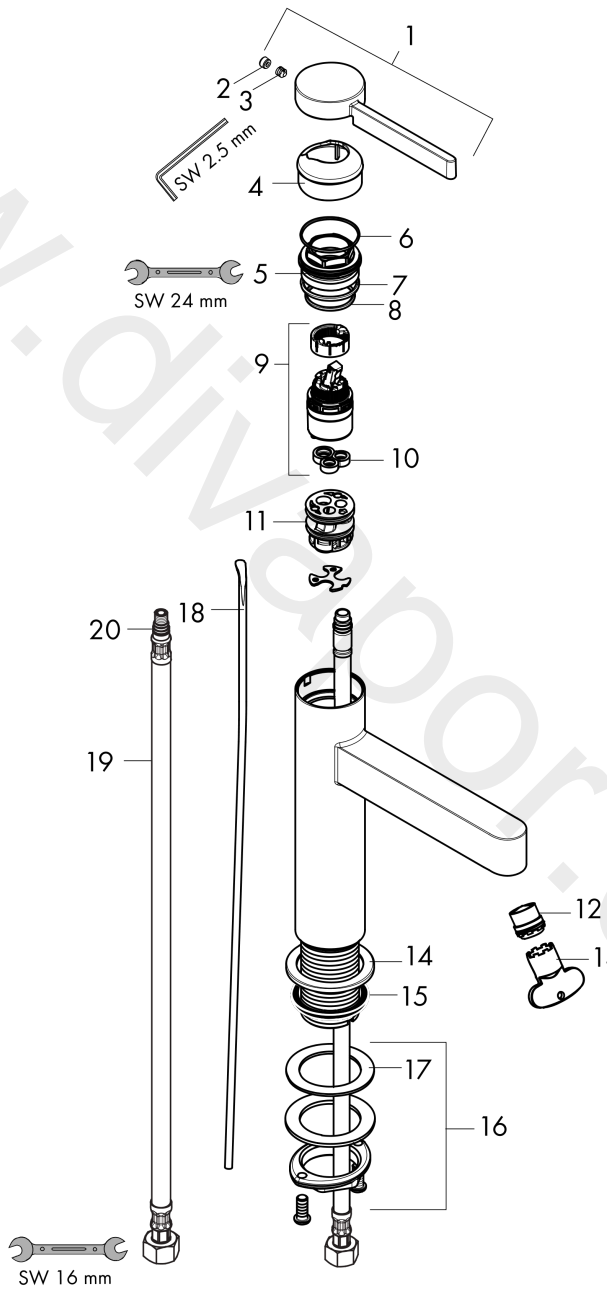

Finoris**Single lever basin mixer 110 with pop-up waste set**Finish: **Brushed Nickel** Article Number: **76020821****Description****product features**

- consists of: single lever basin mixer, waste set
- ComfortZone 110
- projection: 139 mm
- handle variant: lever handle
- spray type: laminar spray
- maximum flow rate at 3 bar: 4,5 l/min
- ceramic cartridge
- temperature limitation adjustable
- suitable for continuous flow water heaters
- pop-up waste set G 1
- material waste set: metal
- connection type: G 3/8 compression

Technology**Design awards**

reddot winner 2021

**Product image**

Finoris
Single lever basin mixer 110 with pop-up waste set
 Finish: **Brushed Nickel** Article Number: **76020821**

Exploded Drawing

Year of production: >11/21

Finoris

Single lever basin mixer 110 with pop-up waste set

Finish: **Brushed Nickel** Article Number: **76020821**

Spare part list

Year of production: >11/21

Pos.	Description	Article Number	Price	PU
2	screw cover	93735460	£ 9,00	1
3	hollow set screw M5x5	98446000	£ 3,30	1
4	flange	93737820	£ 64,00	1
5	nut	92926000	£ 16,10	1
6	O-ring 30x1,5	98433000	£ 3,30	1
7	O-ring 29x2	98391000	£ 3,30	1
8	O-ring 25x1,5	98146000	£ 3,30	1
9	cartridge, assy	93760000	£ 96,00	1
10	seal	93383000	£ 13,30	1
11	adapter for cartridge	98866000	£ 35,00	1
12	spray former	93973000	£ 25,00	1
13	special tool	98987000	£ 9,00	1
14	escutcheon	94265820	£ 33,00	1
15	flat seal	98749000	£ 6,10	1
16	fixing set (Ø 32)	13961000	£ 25,00	1
17	lever collar	97548000	£ 3,30	1
18	pull rod	96657820	£ 35,00	1
19	connection hose 23½" M8x0,75 3/8"	96556001	-	1
20	O-ring 6,6x1,6	93019000	£ 3,30	1
a	lever arm 340mm (ball-Ø12mm)	96324000	£ 25,00	1