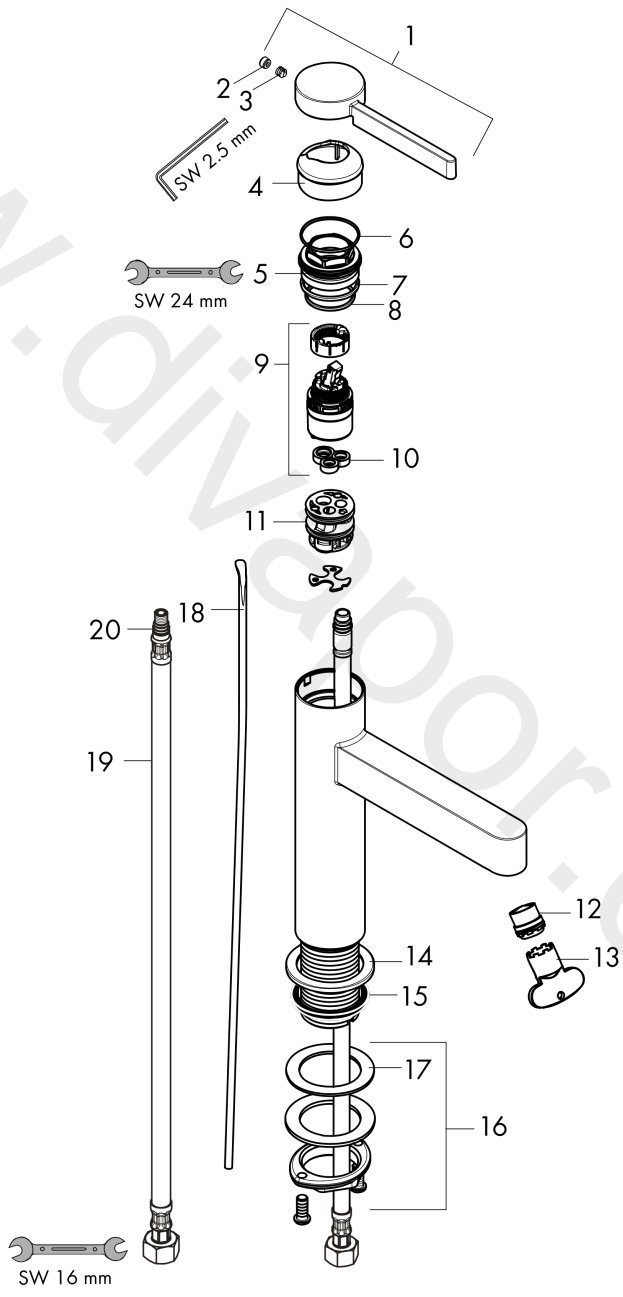

### Single lever basin mixer 110 with pop-up waste set

Finish: **Matt White** Article Number: **76020701**

##### product features

- consists of: single lever basin mixer, waste set
- ComfortZone 110
- projection: 139 mm
- handle variant: lever handle
- spray type: laminar spray
- maximum flow rate at 3 bar: 4,5 l/min
- ceramic cartridge
- temperature limitation adjustable
- suitable for continuous flow water heaters
- pop-up waste set G 1
- material waste set: metal
- connection type: G 3/8 compression

#### Product image

**Finoris**  
**Single lever basin mixer 110 with pop-up waste set**  
 Finish: **Matt White** Article Number: **76020701**

**Exploded Drawing**

Year of production: >12/21

**Finoris****Single lever basin mixer 110 with pop-up waste set**Finish: **Matt White** Article Number: **76020701****Spare part list**

Year of production: &gt;12/21

Pos.	Description	Article Number	Price	PU
1	handle	94266700	£ 96,00	1
2	screw cover	93735700	£ 9,00	1
3	hollow set screw M5x5	98446000	£ 3,30	1
4	flange	93737700	£ 64,00	1
5	nut	92926000	£ 16,10	1
6	O-ring 30x1,5	98433000	£ 3,30	1
7	O-ring 29x2	98391000	£ 3,30	1
8	O-ring 25x1,5	98146000	£ 3,30	1
9	cartridge, assy	93760000	£ 96,00	1
10	seal	93383000	£ 13,30	1
11	adapter for cartridge	98866000	£ 35,00	1
12	spray former	93973000	£ 25,00	1
13	special tool	98987000	£ 9,00	1
14	escutcheon	94265700	£ 33,00	1
15	flat seal	98749000	£ 6,10	1
16	fixing set (Ø 32)	13961000	£ 25,00	1
17	lever collar	97548000	£ 3,30	1
18	pull rod	96657700	£ 19,80	1
19	connection hose 600 mm M8x0,75 G3/8	96556000	£ 25,00	1
20	O-ring 6,6x1,6	93019000	£ 3,30	1