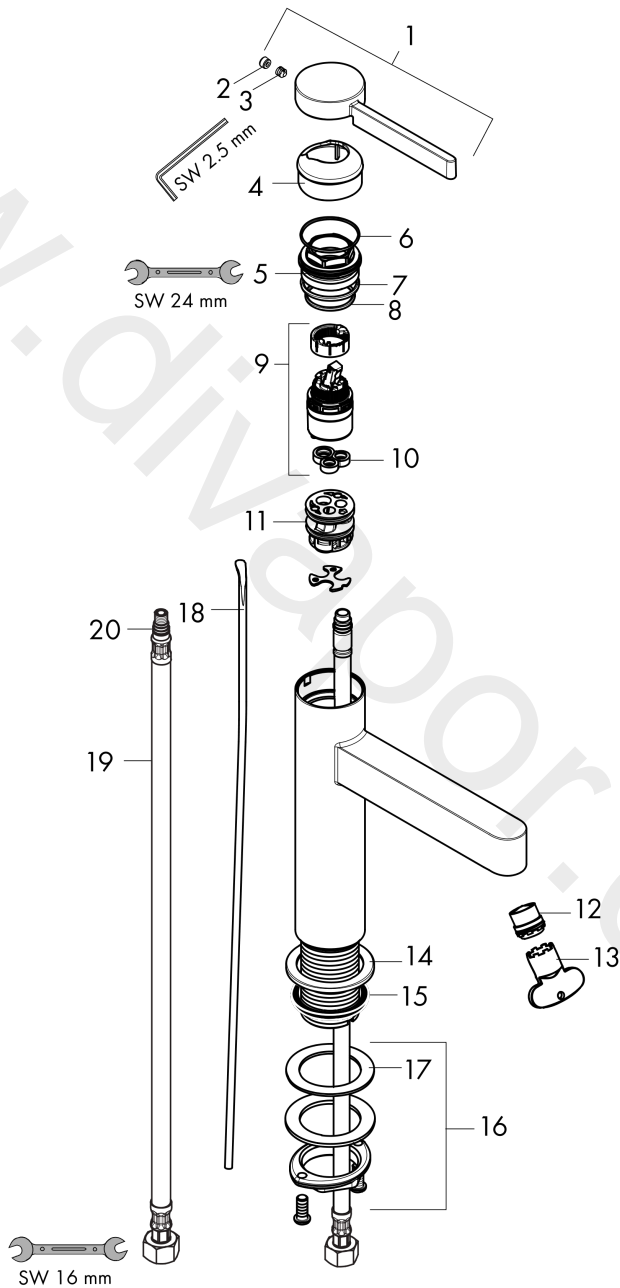

**Finoris****Single lever basin mixer 110 with pop-up waste set**Finish: **Matt Black** Article Number: **76020671****Description****product features**

- consists of: single lever basin mixer, waste set
- ComfortZone 110
- projection: 139 mm
- handle variant: lever handle
- spray type: laminar spray
- maximum flow rate at 3 bar: 4,5 l/min
- ceramic cartridge
- temperature limitation adjustable
- suitable for continuous flow water heaters
- pop-up waste set G 1
- material waste set: metal
- connection type: G 3/8 compression

**Technology****Design awards**

reddot winner 2021

**Product image**

**Finoris**  
**Single lever basin mixer 110 with pop-up waste set**  
 Finish: **Matt Black** Article Number: **76020671**

**Exploded Drawing**

Year of production: >12/21

**Finoris****Single lever basin mixer 110 with pop-up waste set**Finish: **Matt Black** Article Number: **76020671****Spare part list**

Year of production: &gt;12/21

Pos.	Description	Article Number	Price	PU
1	handle	94266670	£ 96,00	1
2	screw cover	93735610	£ 9,00	1
3	hollow set screw M5x5	98446000	£ 3,30	1
4	flange	93737670	£ 64,00	1
5	nut	92926000	£ 16,10	1
6	O-ring 30x1,5	98433000	£ 3,30	1
7	O-ring 29x2	98391000	£ 3,30	1
8	O-ring 25x1,5	98146000	£ 3,30	1
9	cartridge, assy	93760000	£ 96,00	1
10	seal	93383000	£ 13,30	1
11	adapter for cartridge	98866000	£ 35,00	1
12	spray former	93973000	£ 25,00	1
13	special tool	98987000	£ 9,00	1
14	escutcheon	94265670	£ 33,00	1
15	flat seal	98749000	£ 6,10	1
16	fixing set (Ø 32)	13961000	£ 25,00	1
17	lever collar	97548000	£ 3,30	1
18	pull rod	96657670	£ 19,80	1
19	connection hose 23½" M8x0,75 3/8"	96556001	-	1
20	O-ring 6,6x1,6	93019000	£ 3,30	1