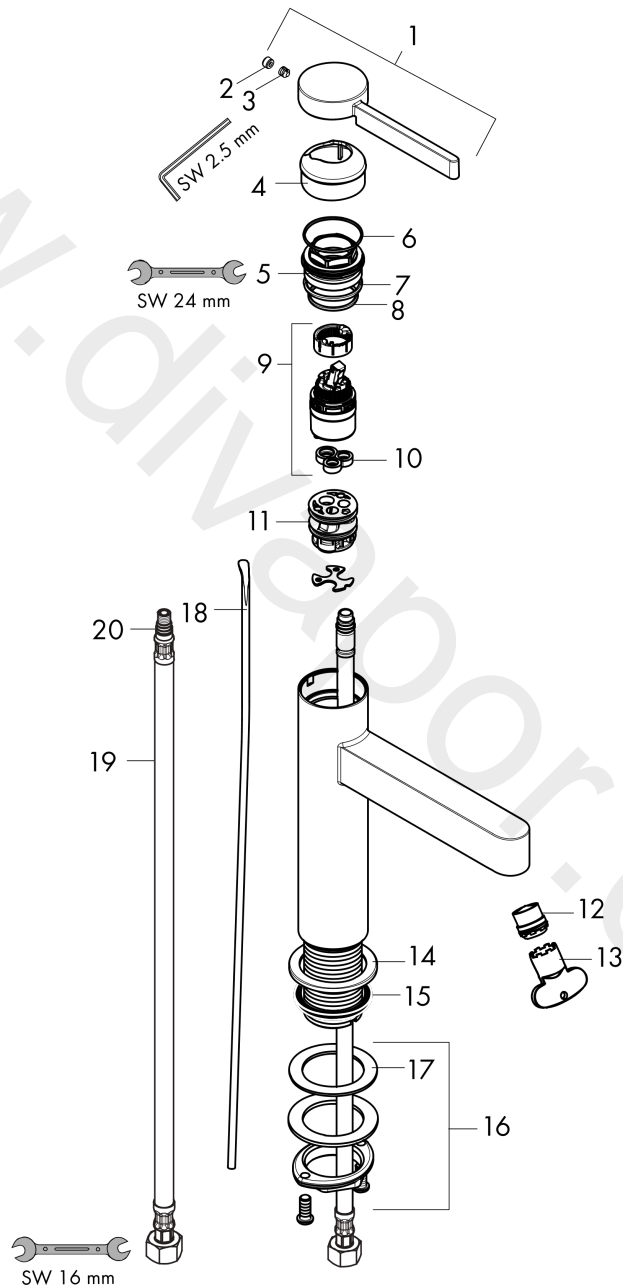

**Finoris****Single lever basin mixer 110 with pop-up waste set**Finish: **Chrome** Article Number: **76020001****Description****product features**

- consists of: single lever basin mixer, waste set
- ComfortZone 110
- projection: 139 mm
- handle variant: lever handle
- spray type: laminar spray
- maximum flow rate at 3 bar: 4,5 l/min
- ceramic cartridge
- temperature limitation adjustable
- suitable for continuous flow water heaters
- pop-up waste set G 1
- material waste set: metal
- connection type: G 3/8 compression

**Technology****Design awards**

reddot winner 2021

**Product image**

**Finoris**  
**Single lever basin mixer 110 with pop-up waste set**  
 Finish: **Chrome** Article Number: **76020001**

**Exploded Drawing**

Year of production: >12/21

**Finoris****Single lever basin mixer 110 with pop-up waste set**Finish: **Chrome** Article Number: **76020001****Spare part list**

Year of production: &gt;12/21

Pos.	Description	Article Number	Price	PU
1	handle	94266000	£ 64,00	1
2	screw cover	93735460	£ 9,00	1
3	hollow set screw M5x5	98446000	£ 3,30	1
4	flange	93737000	£ 43,00	1
5	nut	92926000	£ 16,10	1
6	O-ring 30x1,5	98433000	£ 3,30	1
7	O-ring 29x2	98391000	£ 3,30	1
8	O-ring 25x1,5	98146000	£ 3,30	1
9	cartridge, assy	93760000	£ 96,00	1
10	seal	93383000	£ 13,30	1
11	adapter for cartridge	98866000	£ 35,00	1
12	spray former	93973000	£ 25,00	1
13	special tool	98987000	£ 9,00	1
14	escutcheon	94265000	£ 20,50	1
15	flat seal	98749000	£ 6,10	1
16	fixing set (Ø 32)	13961000	£ 25,00	1
17	lever collar	97548000	£ 3,30	1
18	pull rod	96657000	£ 13,30	1
19	connection hose 23½" M8x0,75 3/8"	96556001	-	1
20	O-ring 6,6x1,6	93019000	£ 3,30	1
a	lever arm 340mm (ball-Ø12mm)	96324000	£ 25,00	1