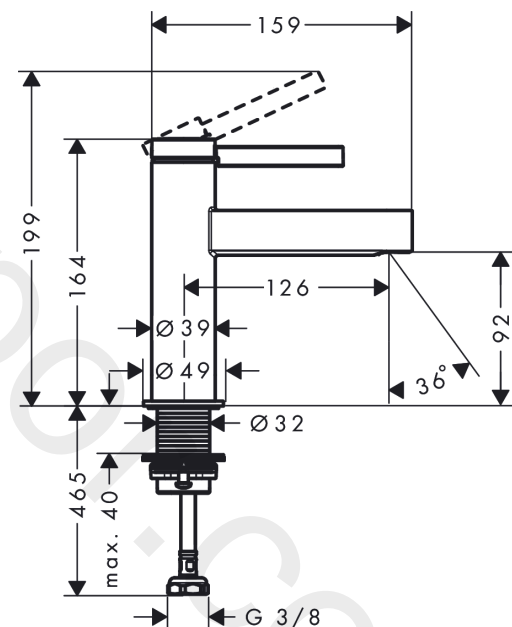

Finoris

Pillar tap 100 with lever handle for cold water or pre-adjusted water without waste set

Finish: **Matt White** Article Number: **76013700**

Description

product features

- ComfortZone 100
- projection: 126 mm
- spout height: 92 mm
- handle variant: lever handle
- spray type: laminar spray
- maximum flow rate at 3 bar: 5 l/min
- ceramic cartridge
- for cold water connection
- connection type: G 3/8 connection hose
- connection dimension: DN15
- EU taxonomy: max. 6 l/min - Substantial Contribution (SC) possible

Article Details

Price excl. VAT

246,20 £

Technology

Design awards

reddot winner 2021

Product image

Scale drawing

Flowchart

Finoris

Pillar tap 100 with lever handle for cold water or pre-adjusted water without waste set

Finish: **Matt White** Article Number: **76013700**

Exploded Drawing

Year of production: >06/21

Finoris**Pillar tap 100 with lever handle for cold water or pre-adjusted water without waste set**Finish: **Matt White** Article Number: **76013700****Spare part list**

Year of production: >06/21

Pos.	Description	Article Number	Price	PU
1	handle	94287700	£ 96,00	1
2	screw cover	93735700	£ 9,00	1
3	hollow set screw M5x5	98446000	£ 3,30	1
4	flange	93737700	£ 64,00	1
5	nut	92926000	£ 16,10	1
6	O-ring 30x1,5	98433000	£ 3,30	1
7	O-ring 29x2	98391000	£ 3,30	1
8	O-ring 25x1,5	98146000	£ 3,30	1
9	cartridge, assy	93760000	£ 96,00	1
10	seal	93383000	£ 13,30	1
11	adapter for cartridge	98866000	£ 35,00	1
12	connection hose 600 mm M8x0,75 G3/8	96556000	£ 25,00	1
13	O-ring 6,6x1,6	93019000	£ 3,30	1
14	spray former	93973000	£ 25,00	1
15	special tool	98987000	£ 9,00	1
16	escutcheon	94265700	£ 33,00	1
17	flat seal	98749000	£ 6,10	1
18	fixing set (Ø 32)	13961000	£ 25,00	1
19	lever collar	97548000	£ 3,30	1
a	fixation extension 35 mm	13898000	£ 79,00	1