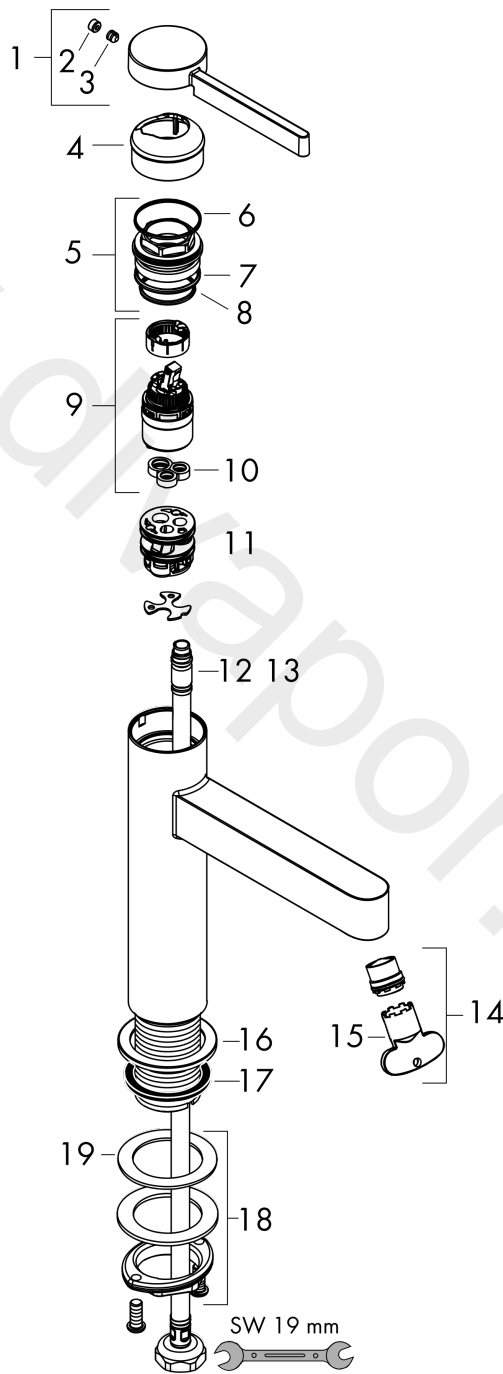

Finoris

Pillar tap 100 with lever handle for cold water or pre-adjusted water without waste set

Finish: **Matt White** Article Number: **76013700**

Description

product features

- ComfortZone 100
- projection: 126 mm
- spout height: 92 mm
- handle variant: lever handle
- spray type: laminar spray
- maximum flow rate at 3 bar: 5 l/min
- ceramic cartridge
- for cold water connection
- connection type: G 3/8 connection hose
- connection dimension: DN15
- EU taxonomy: max. 6 l/min - Substantial Contribution (SC) possible

Flowchart

Finoris

Pillar tap 100 with lever handle for cold water or pre-adjusted water without waste set

Finish: **Matt White** Article Number: **76013700**

Exploded Drawing

Year of production: >06/21

Finoris**Pillar tap 100 with lever handle for cold water or pre-adjusted water without waste set**Finish: **Matt White** Article Number: **76013700****Spare part list**

Year of production: >06/21

Pos.	Description	Article Number	Price	PU
1	handle	94287700	£ 96,00	1
2	screw cover	93735700	£ 9,00	1
3	hollow set screw M5x5	98446000	£ 3,30	1
4	flange	93737700	£ 64,00	1
5	nut	92926000	£ 16,10	1
6	O-ring 30x1,5	98433000	£ 3,30	1
7	O-ring 29x2	98391000	£ 3,30	1
8	O-ring 25x1,5	98146000	£ 3,30	1
9	cartridge, assy	93760000	£ 96,00	1
10	seal	93383000	£ 13,30	1
11	adapter for cartridge	98866000	£ 35,00	1
12	connection hose 600 mm M8x0,75 G3/8	96556000	£ 25,00	1
13	O-ring 6,6x1,6	93019000	£ 3,30	1
14	spray former	93973000	£ 25,00	1
15	special tool	98987000	£ 9,00	1
16	escutcheon	94265700	£ 33,00	1
17	flat seal	98749000	£ 6,10	1
18	fixing set (Ø 32)	13961000	£ 25,00	1
19	lever collar	97548000	£ 3,30	1
a	fixation extension 35 mm	13898000	£ 79,00	1