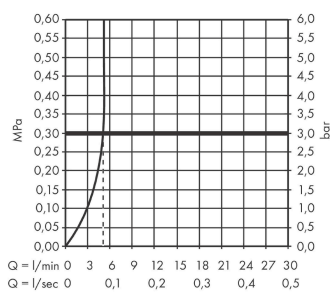

Finoris

Pillar tap 100 with lever handle for cold water or pre-adjusted water without waste set

Finish: **Matt White** Article Number: **76013700**

Description

product features

- ComfortZone 100
- projection: 126 mm
- spout height: 92 mm
- handle variant: lever handle
- spray type: laminar spray
- maximum flow rate at 3 bar: 5 l/min
- ceramic cartridge
- for cold water connection
- connection type: G 3/8 connection hose
- connection dimension: DN15
- EU taxonomy: max. 6 l/min - Substantial Contribution (SC) possible

Article Details

Price excl. VAT

246,20 £

Technology

Design awards

reddot winner 2021

Product image

Scale drawing

Flowchart

Finoris

Pillar tap 100 with lever handle for cold water or pre-adjusted water without waste set

Finish: **Matt White** Article Number: **76013700**

Exploded Drawing

Year of production: >06/21

Finoris**Pillar tap 100 with lever handle for cold water or pre-adjusted water without waste set**Finish: **Matt White** Article Number: **76013700****Spare part list**