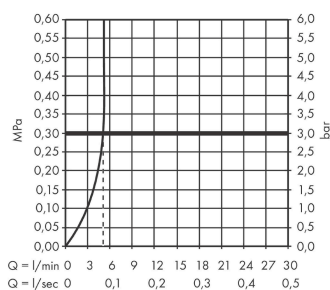

Finoris

Pillar tap 100 with lever handle for cold water or pre-adjusted water without waste set

Finish: **Matt Black** Article Number: **76013670**

Description

product features

- ComfortZone 100
- projection: 126 mm
- spout height: 92 mm
- handle variant: lever handle
- spray type: laminar spray
- maximum flow rate at 3 bar: 5 l/min
- ceramic cartridge
- for cold water connection
- connection type: G 3/8 connection hose
- connection dimension: DN15
- EU taxonomy: max. 6 l/min - Substantial Contribution (SC) possible

Article Details

Price excl. VAT

246,20 £

Technology

Design awards

reddot winner 2021

Product image

Scale drawing

Flowchart

Finoris

Pillar tap 100 with lever handle for cold water or pre-adjusted water without waste set

Finish: **Matt Black** Article Number: **76013670**

Exploded Drawing

Year of production: >06/21

Finoris