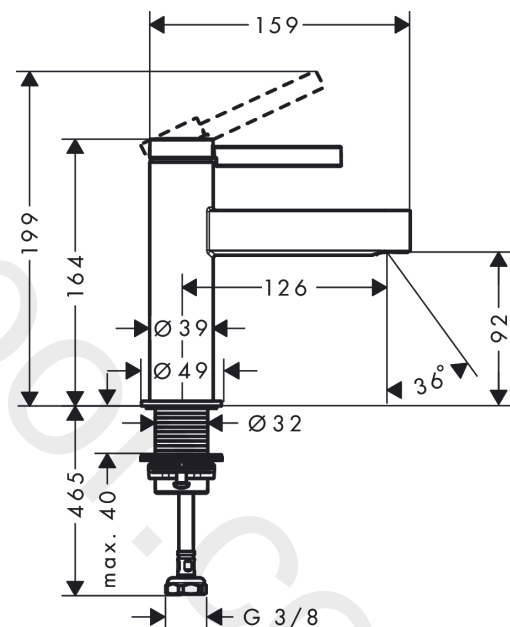

Finoris

Pillar tap 100 with lever handle for cold water or pre-adjusted water without waste set

Finish: **Matt Black** Article Number: **76013670**

Description

product features

- ComfortZone 100
- projection: 126 mm
- spout height: 92 mm
- handle variant: lever handle
- spray type: laminar spray
- maximum flow rate at 3 bar: 5 l/min
- ceramic cartridge
- for cold water connection
- connection type: G 3/8 connection hose
- connection dimension: DN15
- EU taxonomy: max. 6 l/min - Substantial Contribution (SC) possible

Article Details

Price excl. VAT

246,20 £

Technology

Design awards

reddot winner 2021

Product image

Scale drawing

Flowchart

Finoris

Pillar tap 100 with lever handle for cold water or pre-adjusted water without waste set

Finish: **Matt Black** Article Number: **76013670**

Exploded Drawing

Year of production: >06/21

Finoris

Pillar tap 100 with lever handle for cold water or pre-adjusted water without waste set

Finish: **Matt Black** Article Number: **76013670**

Spare part list

Year of production: >06/21

Pos.	Description	Article Number	Price	PU
1	handle	94287670	£ 96,00	1
2	screw cover	93735610	£ 9,00	1
3	hollow set screw M5x5	98446000	£ 3,30	1
4	flange	93737670	£ 64,00	1
5	nut	92926000	£ 16,10	1
6	O-ring 30x1,5	98433000	£ 3,30	1
7	O-ring 29x2	98391000	£ 3,30	1
8	O-ring 25x1,5	98146000	£ 3,30	1
9	cartridge, assy	93760000	£ 96,00	1
10	seal	93383000	£ 13,30	1
11	adapter for cartridge	98866000	£ 35,00	1
12	connection hose 600 mm M8x0,75 G3/8	96556000	£ 25,00	1
13	O-ring 6,6x1,6	93019000	£ 3,30	1
14	spray former	93973000	£ 25,00	1
15	special tool	98987000	£ 9,00	1
16	escutcheon	94265670	£ 33,00	1
17	flat seal	98749000	£ 6,10	1
18	fixing set (Ø 32)	13961000	£ 25,00	1
19	lever collar	97548000	£ 3,30	1