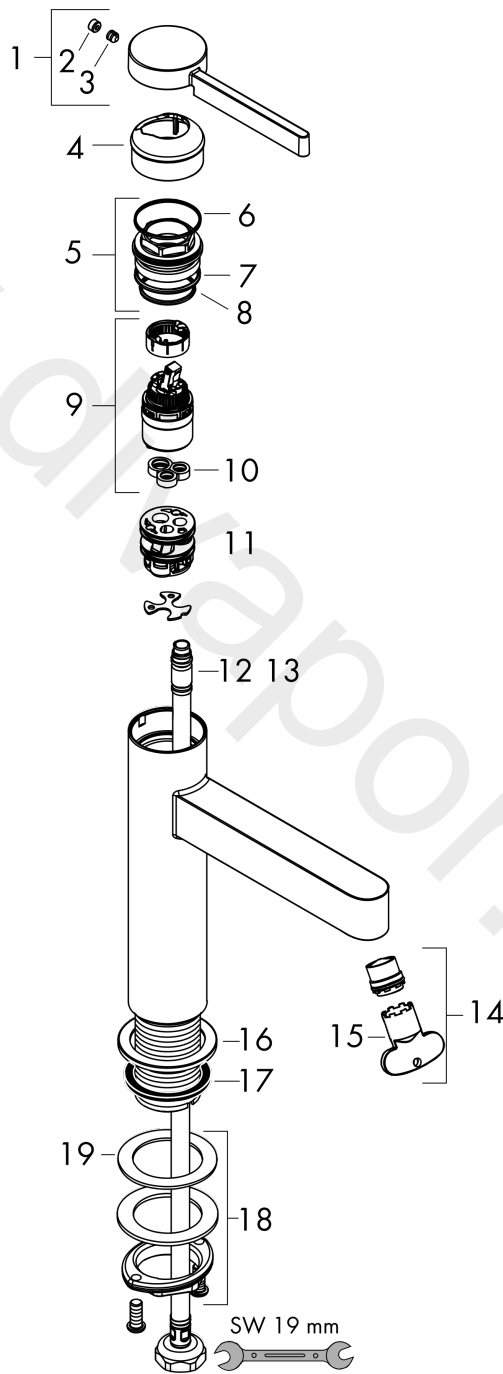

Finoris

Pillar tap 100 with lever handle for cold water or pre-adjusted water without waste set

Finish: **Matt Black** Article Number: **76013670**

Description

product features

- ComfortZone 100
- projection: 126 mm
- spout height: 92 mm
- handle variant: lever handle
- spray type: laminar spray
- maximum flow rate at 3 bar: 5 l/min
- ceramic cartridge
- for cold water connection
- connection type: G 3/8 connection hose
- connection dimension: DN15
- EU taxonomy: max. 6 l/min - Substantial Contribution (SC) possible

Flowchart

Finoris

Pillar tap 100 with lever handle for cold water or pre-adjusted water without waste set

Finish: **Matt Black** Article Number: **76013670**

Exploded Drawing

Year of production: >06/21

Finoris

Pillar tap 100 with lever handle for cold water or pre-adjusted water without waste set

Finish: **Matt Black** Article Number: **76013670**

Spare part list

Year of production: >06/21

Pos.	Description	Article Number	Price	PU
1	handle	94287670	£ 96,00	1
2	screw cover	93735610	£ 9,00	1
3	hollow set screw M5x5	98446000	£ 3,30	1
4	flange	93737670	£ 64,00	1
5	nut	92926000	£ 16,10	1
6	O-ring 30x1,5	98433000	£ 3,30	1
7	O-ring 29x2	98391000	£ 3,30	1
8	O-ring 25x1,5	98146000	£ 3,30	1
9	cartridge, assy	93760000	£ 96,00	1
10	seal	93383000	£ 13,30	1
11	adapter for cartridge	98866000	£ 35,00	1
12	connection hose 600 mm M8x0,75 G3/8	96556000	£ 25,00	1
13	O-ring 6,6x1,6	93019000	£ 3,30	1
14	spray former	93973000	£ 25,00	1
15	special tool	98987000	£ 9,00	1
16	escutcheon	94265670	£ 33,00	1
17	flat seal	98749000	£ 6,10	1
18	fixing set (Ø 32)	13961000	£ 25,00	1
19	lever collar	97548000	£ 3,30	1