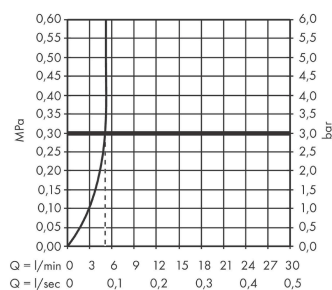

Finoris

Pillar tap 100 with lever handle for cold water or pre-adjusted water without waste set

Finish: **Chrome** Article Number: **76013000**

Description

product features

- ComfortZone 100
- projection: 126 mm
- spout height: 92 mm
- handle variant: lever handle
- spray type: laminar spray
- maximum flow rate at 3 bar: 5 l/min
- ceramic cartridge
- for cold water connection
- connection type: G 3/8 connection hose
- connection dimension: DN15
- EU taxonomy: max. 6 l/min - Substantial Contribution (SC) possible

Article Details

Price excl. VAT

175,83 £

Technology

Design awards

reddot winner 2021

Product image

Scale drawing

Flowchart

Finoris

Pillar tap 100 with lever handle for cold water or pre-adjusted water without waste set

Finish: **Chrome** Article Number: **76013000**

Exploded Drawing

Year of production: >06/21

Finoris**Pillar tap 100 with lever handle for cold water or pre-adjusted water without waste set**Finish: **Chrome** Article Number: **76013000****Spare part list**