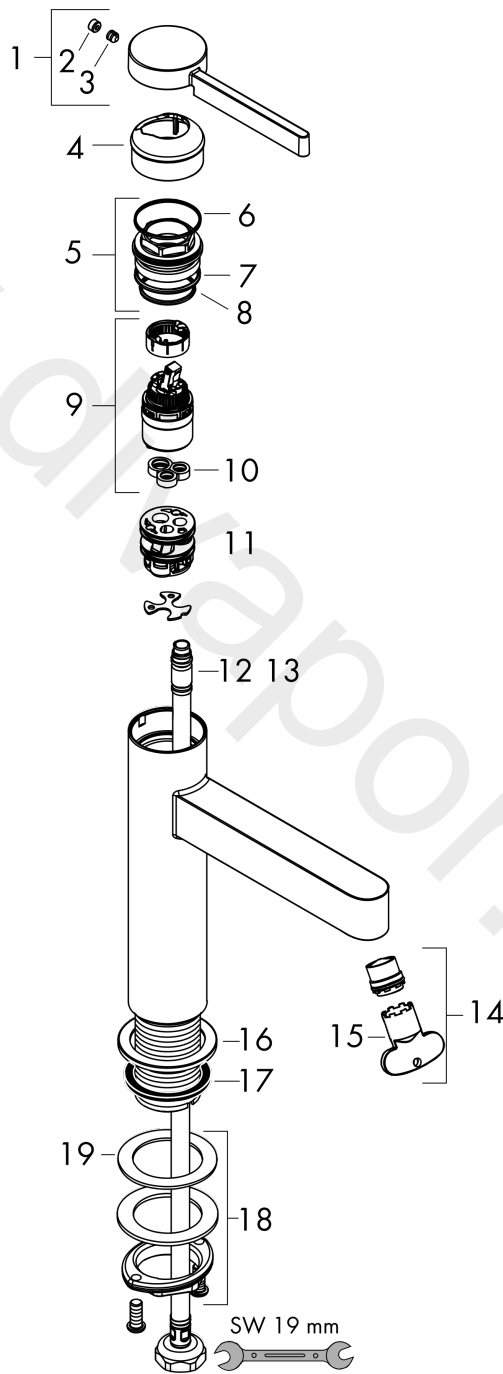

Finoris

Pillar tap 100 with lever handle for cold water or pre-adjusted water without waste set

Finish: **Chrome** Article Number: **76013000**

Description

product features

- ComfortZone 100
- projection: 126 mm
- spout height: 92 mm
- handle variant: lever handle
- spray type: laminar spray
- maximum flow rate at 3 bar: 5 l/min
- ceramic cartridge
- for cold water connection
- connection type: G 3/8 connection hose
- connection dimension: DN15
- EU taxonomy: max. 6 l/min - Substantial Contribution (SC) possible

Article Details

Price excl. VAT

175,83 £

Technology

Design awards

reddot winner 2021

Product image

Scale drawing

Flowchart

Finoris

Pillar tap 100 with lever handle for cold water or pre-adjusted water without waste set

Finish: **Chrome** Article Number: **76013000**

Exploded Drawing

Year of production: >06/21

Finoris**Pillar tap 100 with lever handle for cold water or pre-adjusted water without waste set**Finish: **Chrome** Article Number: **76013000****Spare part list**

Year of production: >06/21

Pos.	Description	Article Number	Price	PU
1	handle	94287000	£ 64,00	1
2	screw cover	93735460	£ 9,00	1
3	hollow set screw M5x5	98446000	£ 3,30	1
4	flange	93737000	£ 43,00	1
5	nut	92926000	£ 16,10	1
6	O-ring 30x1,5	98433000	£ 3,30	1
7	O-ring 29x2	98391000	£ 3,30	1
8	O-ring 25x1,5	98146000	£ 3,30	1
9	cartridge, assy	93760000	£ 96,00	1
10	seal	93383000	£ 13,30	1
11	adapter for cartridge	98866000	£ 35,00	1
12	connection hose 600 mm M8x0,75 G3/8	96556000	£ 25,00	1
13	O-ring 6,6x1,6	93019000	£ 3,30	1
14	spray former	93973000	£ 25,00	1
15	special tool	98987000	£ 9,00	1
16	escutcheon	94265000	£ 20,50	1
17	flat seal	98749000	£ 6,10	1
18	fixing set (Ø 32)	13961000	£ 25,00	1
19	lever collar	97548000	£ 3,30	1
a	fixation extension 35 mm	13898000	£ 79,00	1