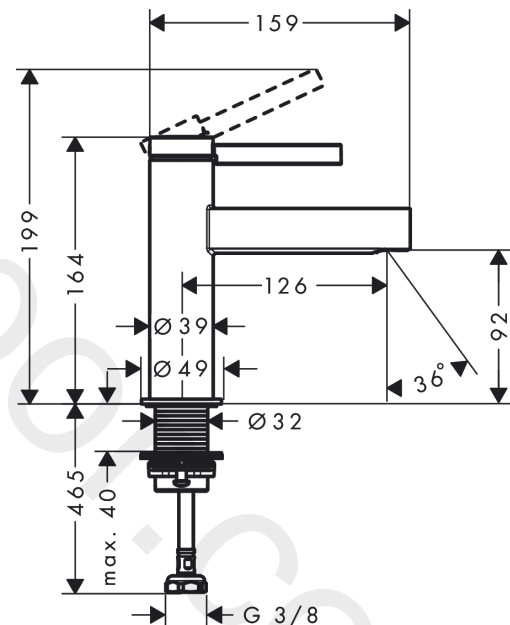

Finoris

Pillar tap 100 with lever handle for cold water or pre-adjusted water without waste set

Finish: **Chrome** Article Number: **76013000**

Description

product features

- ComfortZone 100
- projection: 126 mm
- spout height: 92 mm
- handle variant: lever handle
- spray type: laminar spray
- maximum flow rate at 3 bar: 5 l/min
- ceramic cartridge
- for cold water connection
- connection type: G 3/8 connection hose
- connection dimension: DN15
- EU taxonomy: max. 6 l/min - Substantial Contribution (SC) possible

Article Details

Price excl. VAT

175,83 £

Technology

Design awards

reddot winner 2021

Product image

Scale drawing

Flowchart

Finoris

Pillar tap 100 with lever handle for cold water or pre-adjusted water without waste set

Finish: **Chrome** Article Number: **76013000**

Exploded Drawing

Year of production: >06/21

Finoris**Pillar tap 100 with lever handle for cold water or pre-adjusted water without waste set**Finish: **Chrome** Article Number: **76013000****Spare part list**

Year of production: >06/21

Pos.	Description	Article Number	Price	PU
1	handle	94287000	£ 64,00	1
2	screw cover	93735460	£ 9,00	1
3	hollow set screw M5x5	98446000	£ 3,30	1
4	flange	93737000	£ 43,00	1
5	nut	92926000	£ 16,10	1
6	O-ring 30x1,5	98433000	£ 3,30	1
7	O-ring 29x2	98391000	£ 3,30	1
8	O-ring 25x1,5	98146000	£ 3,30	1
9	cartridge, assy	93760000	£ 96,00	1
10	seal	93383000	£ 13,30	1
11	adapter for cartridge	98866000	£ 35,00	1
12	connection hose 600 mm M8x0,75 G3/8	96556000	£ 25,00	1
13	O-ring 6,6x1,6	93019000	£ 3,30	1
14	spray former	93973000	£ 25,00	1
15	special tool	98987000	£ 9,00	1
16	escutcheon	94265000	£ 20,50	1
17	flat seal	98749000	£ 6,10	1
18	fixing set (Ø 32)	13961000	£ 25,00	1
19	lever collar	97548000	£ 3,30	1
a	fixation extension 35 mm	13898000	£ 79,00	1